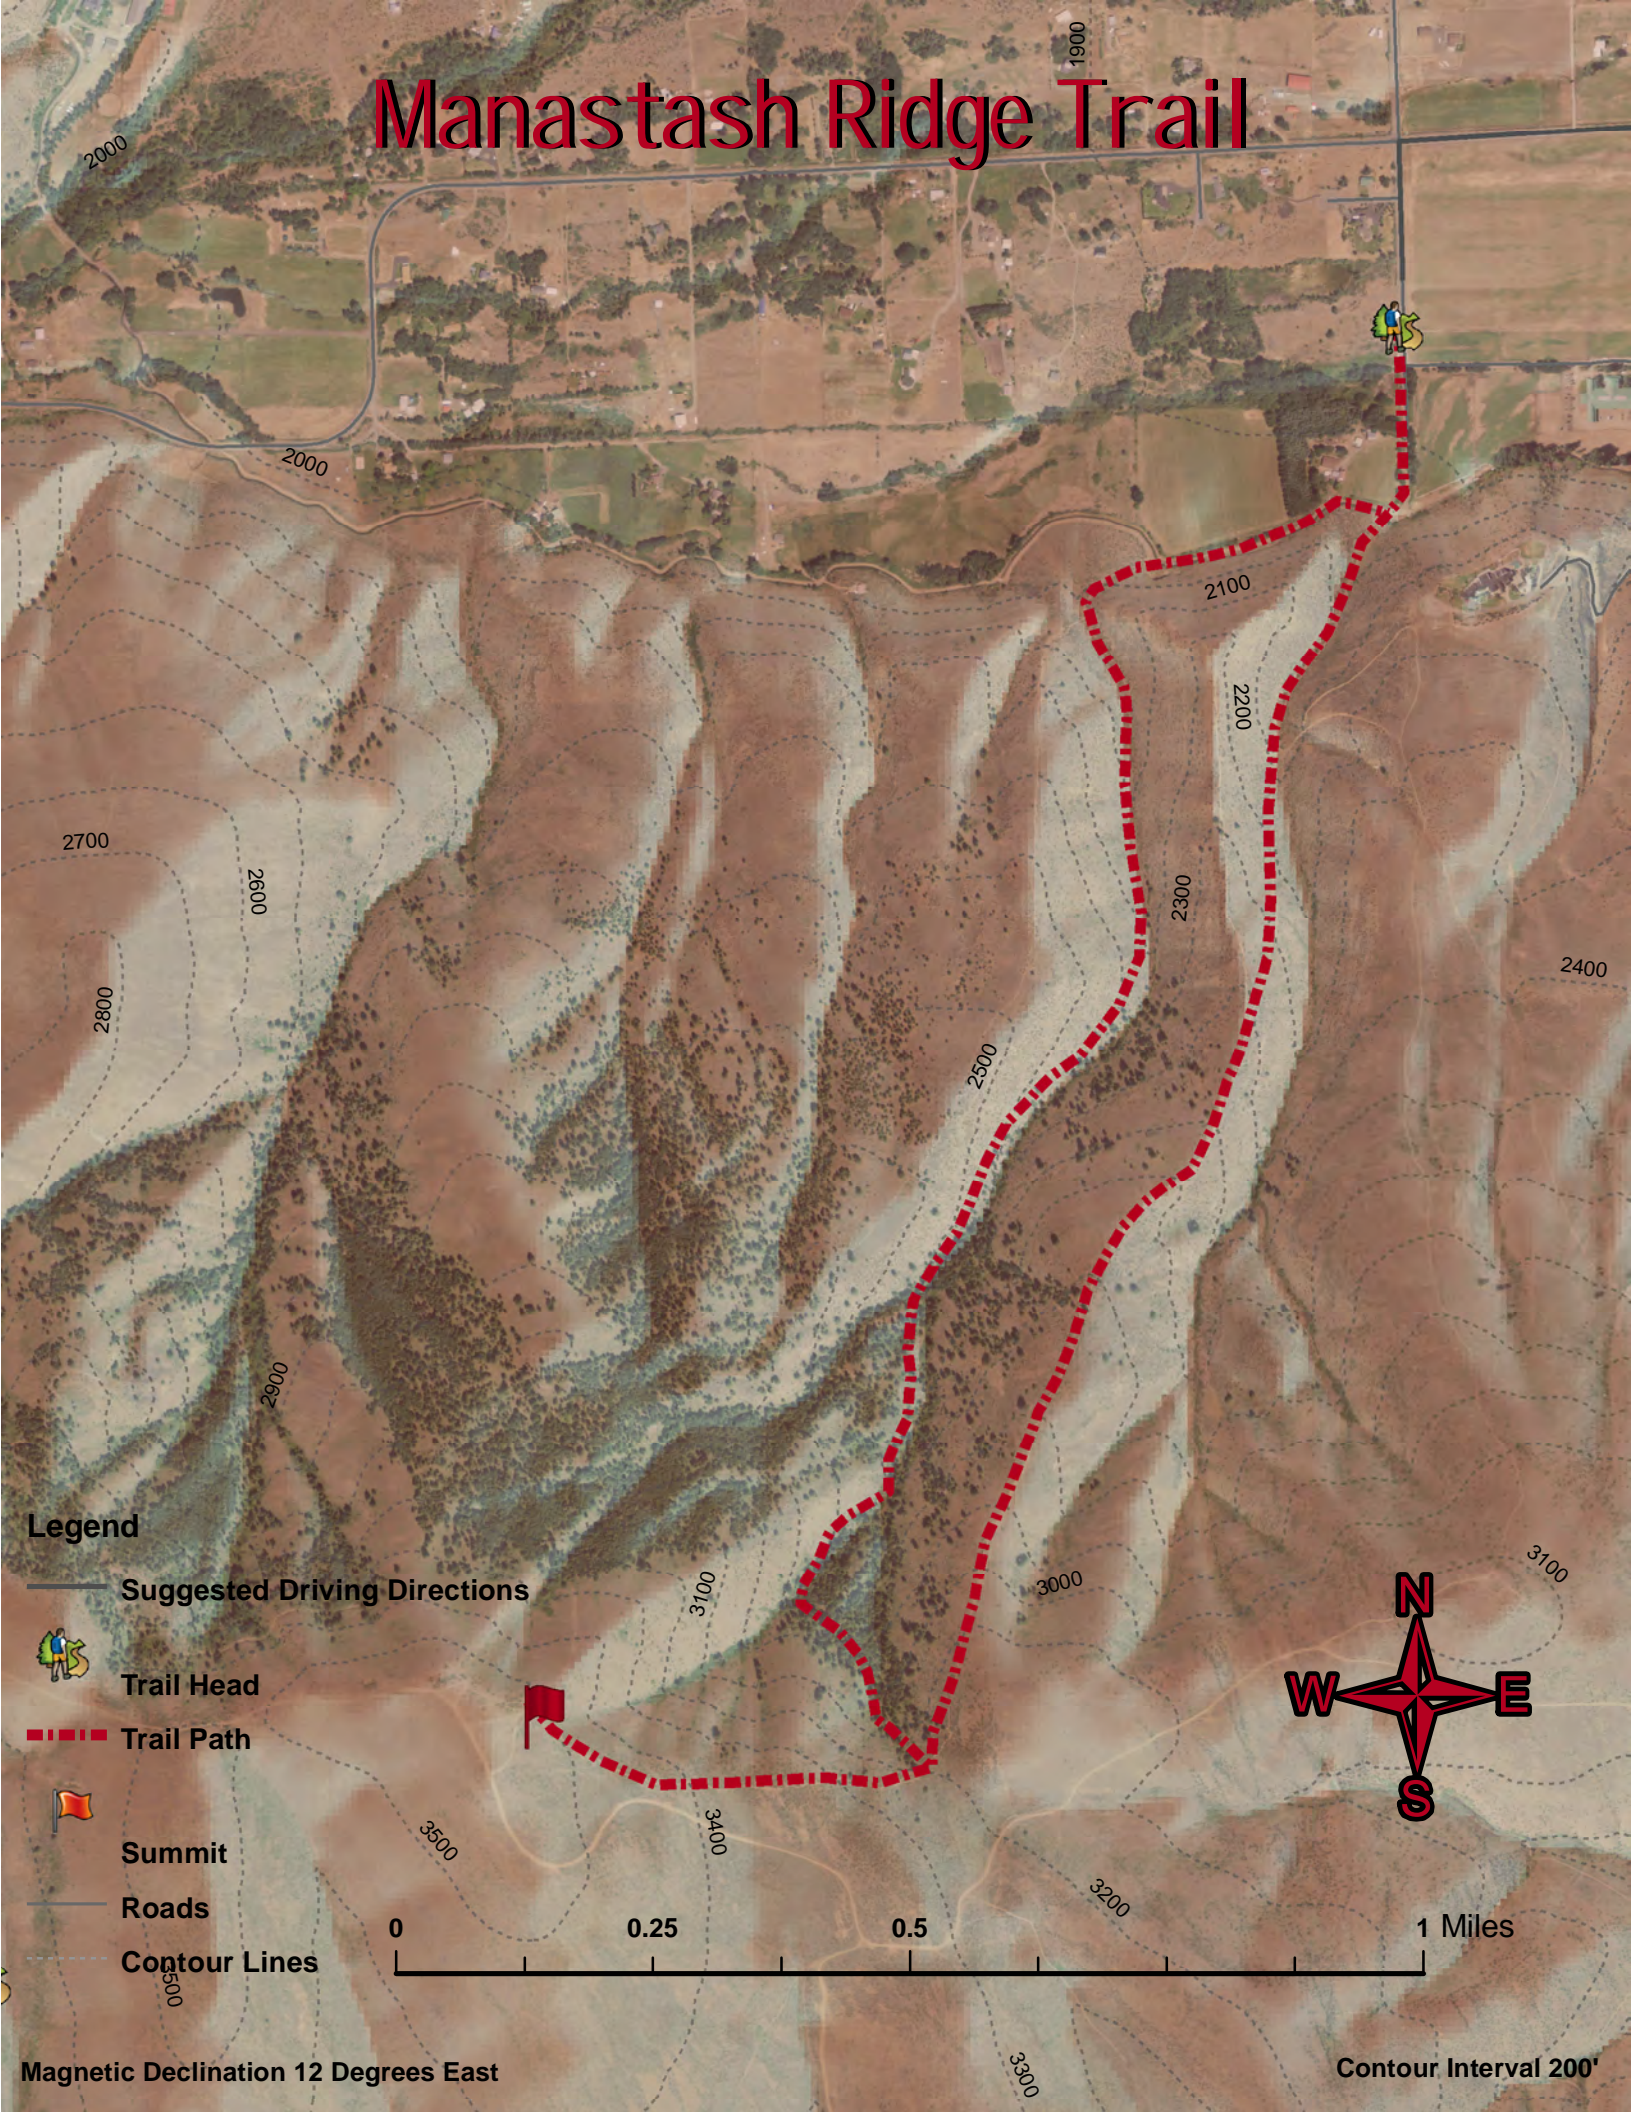

Manastash Ridge Trail

Legend

 Suggested Driving Directions

 Trail Head

 Trail Path

 Summit

 Roads

 Contour Lines

0 0.25 0.5 1 Miles

Magnetic Declination 12 Degrees East

Contour Interval 200'