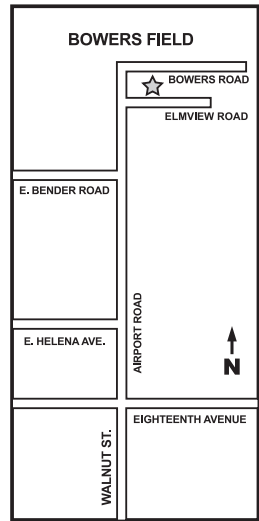

Central Washington University

AA/EEO/TITLE IX INSTITUTION. FOR ACCOMMODATION: CDS@cwu.edu

FLIGHT TECHNOLOGY CENTER - SEE INSET

FREE PARKING IN LOTS V7 AND X22

INSET MAP TO FLIGHT TECHNOLOGY CENTER (BOWERS FIELD)

**CENTRAL WASHINGTON UNIVERSITY
ELLENSBURG, WASHINGTON**

**Guest Services
located in the lobby
of the Conference
Program in Munson
Hall**