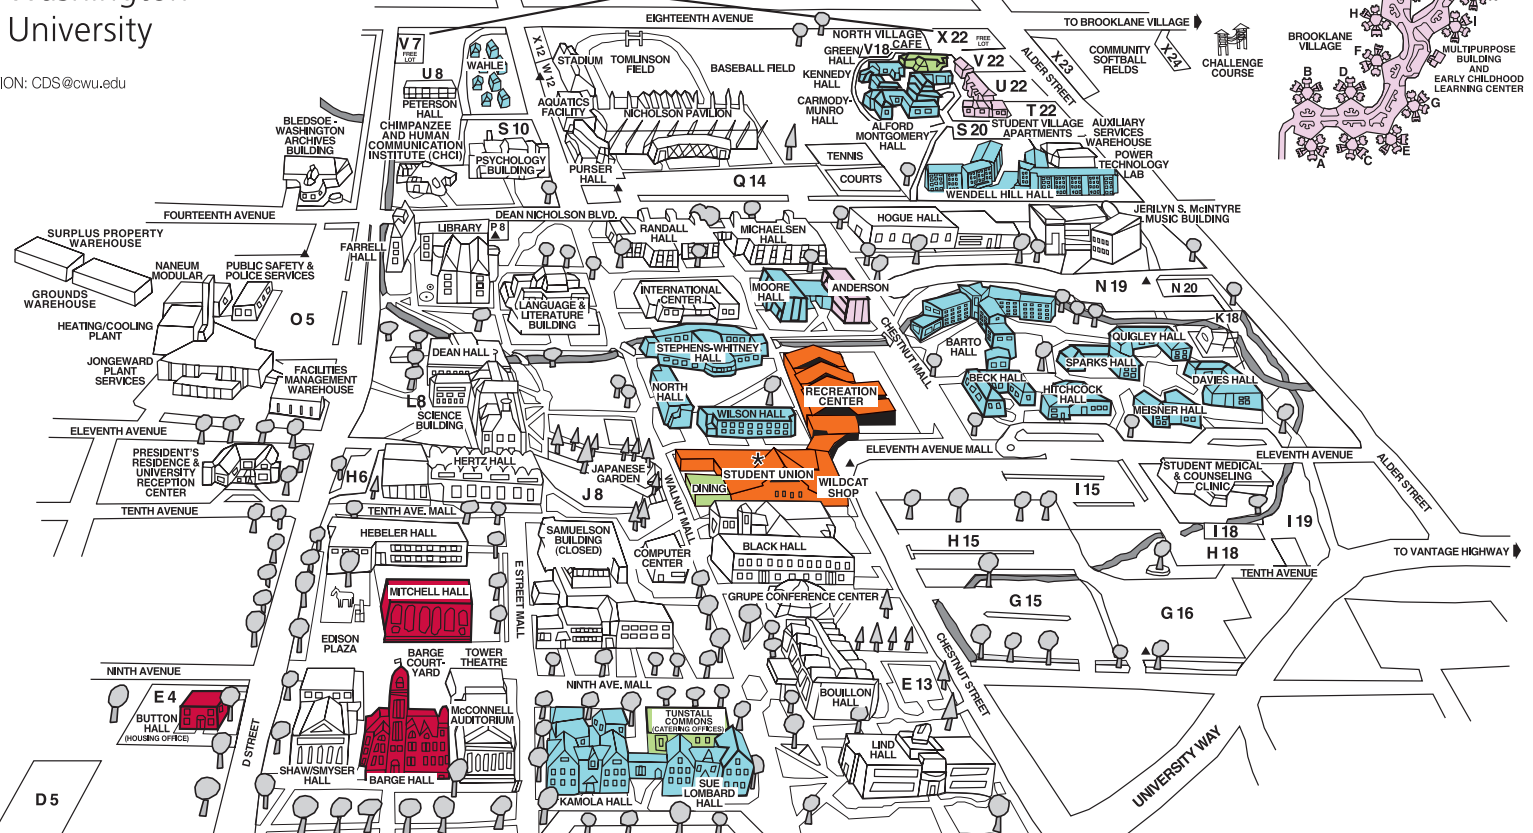

Central Washington University

AA/EEO/TITLE IX INSTITUTION. FOR ACCOMMODATION: CDS@cwu.edu

FLIGHT TECHNOLOGY CENTER - SEE INSET

FREE PARKING IN LOTS V7 AND X22

INSET MAP TO FLIGHT TECHNOLOGY CENTER (BOWERS FIELD)

CWU WELCOME CENTER

- Administrative buildings
- Apartments
- Residence halls
- Dining & Catering
- Conference Program
- Student Union & Recreation Center
- ★ **usbank**
The Star Service Guarantee
- ▲ DAILY PARKING PERMIT DISPENSERS

**CENTRAL WASHINGTON UNIVERSITY
ELLENSBURG, WASHINGTON**

**Guest Services
located in the lobby
of the Conference
Program in Munson
Hall**