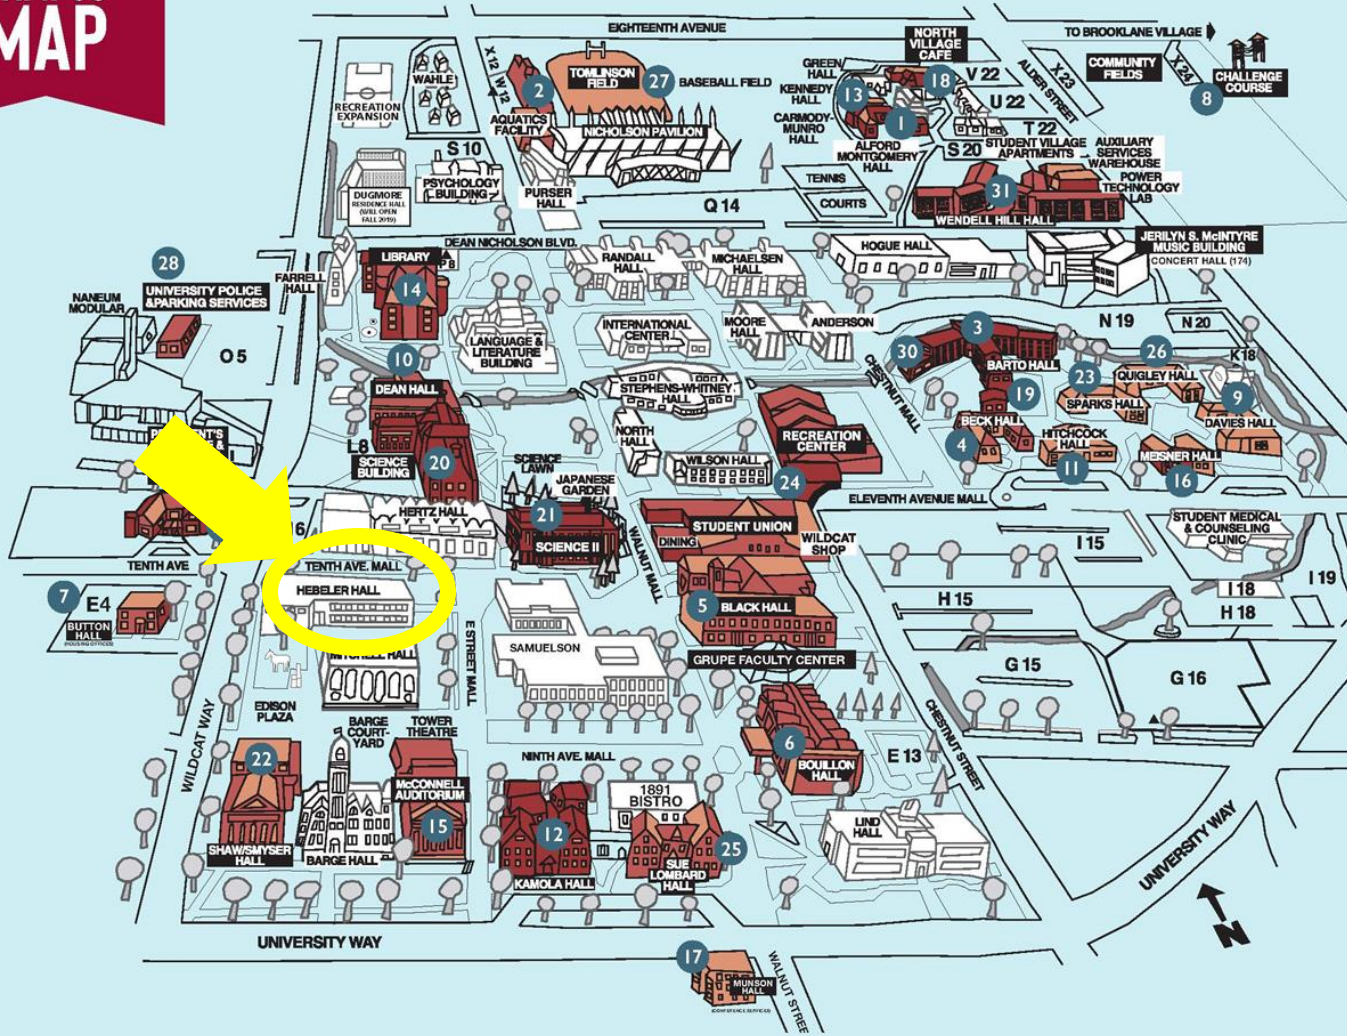

# CAMPUS MAP

## KEY

- 1 Alford Montgomery Hall
- 2 Aquatics Facility
- 3 Barto Hall
- 4 Beck Hall
- 5 Black Hall
- 6 Bouillon Hall
- 7 Button Hall
- 8 Challenge Course
- 9 Davies Hall
- 10 Dean Hall
- 11 Hitchcock Hall
- 12 Kamola Hall
- 13 Kennedy Hall
- 14 Library
- 15 McConnell Auditorium
- 16 Meisner Hall
- 17 Munson Hall
- 18 North Village Cafe
- 19 Res-Life Office
- 20 Science Building
- 21 Science II
- 22 Shaw/Smyser Hall
- 23 Sparks Hall
- 24 Student Union & Recreation Center
  - Ballroom
  - Cat Trax Espresso Stands
  - Central Marketplace
  - C-Store
  - Holmes Dining Hall
- 25 Sue Lombard Hall
- 26 Quigley Hall
- 27 Tomlinson Field
- 28 University Police & Parking Services
- 29 University Reception Lawn
- 30 Wellington Event Center
- 31 Wendell Hill Hall

Free Parking in Lot X22