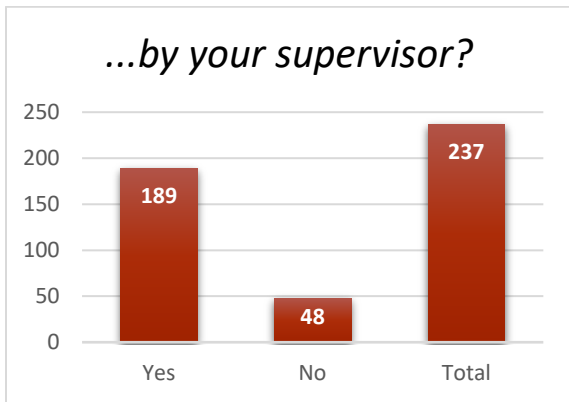

Results

CWU Recognition Survey
Civil Services and Exempt Employees
February 2022

WHO RESPONDED?

96% of respondents identified Ellensburg Main Campus as their primary location.

Do you feel valued and appreciated...