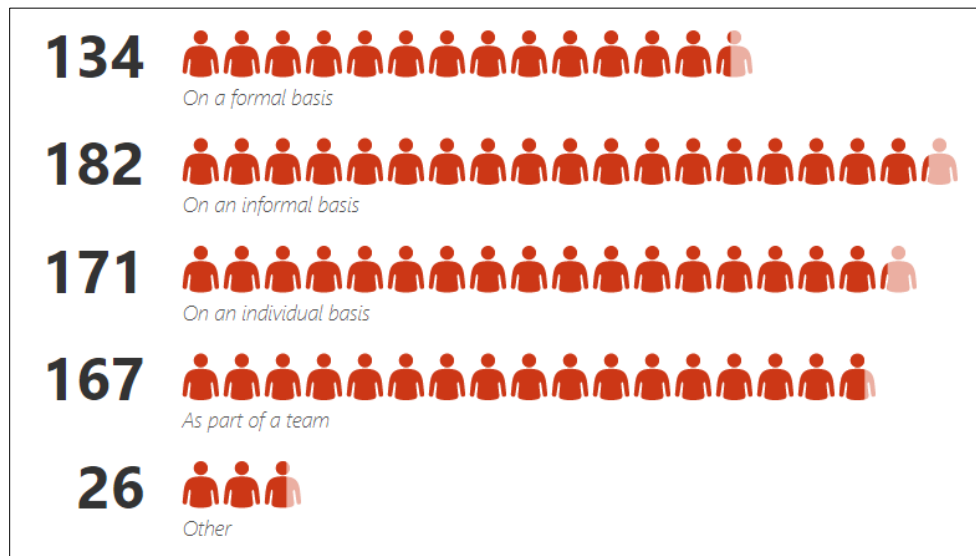

I like appreciation...