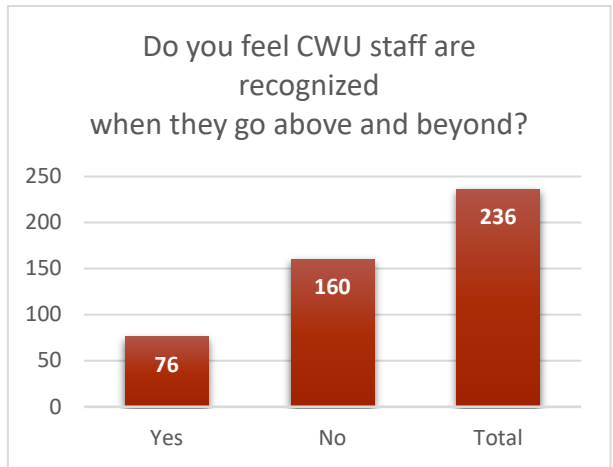

Results

CWU Recognition Survey
Civil Services and Exempt Employees
February 2022

WHO RESPONDED?

96% of respondents identified Ellensburg Main Campus as their primary location.

Do you feel valued and appreciated...