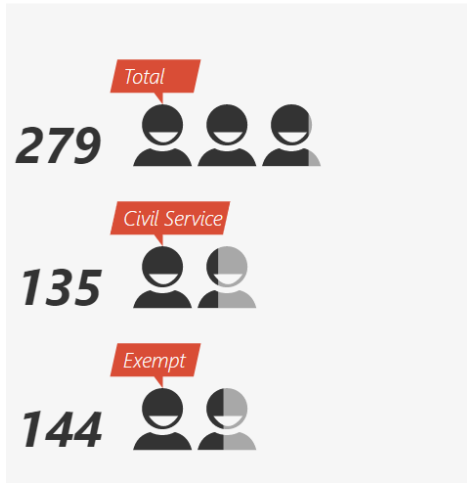

Results

CWU Recognition Survey
Civil Services and Exempt Employees
February 2022

WHO RESPONDED?

96% of respondents identified Ellensburg Main Campus as their primary location.

Do you feel valued and appreciated...