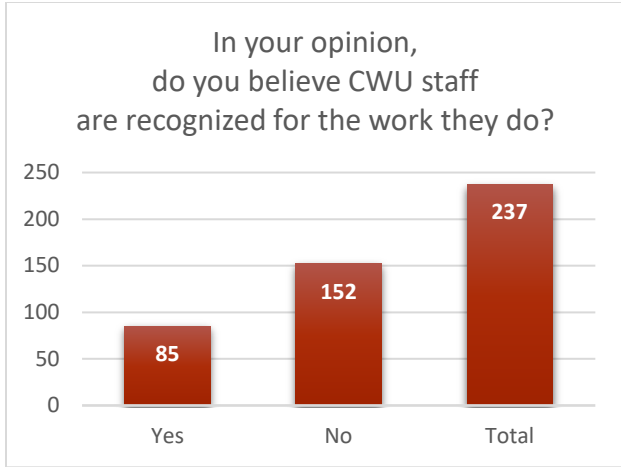

Results

CWU Recognition Survey
Civil Services and Exempt Employees
February 2022

WHO RESPONDED?

96% of respondents identified Ellensburg Main Campus as their primary location.

Do you feel valued and appreciated...