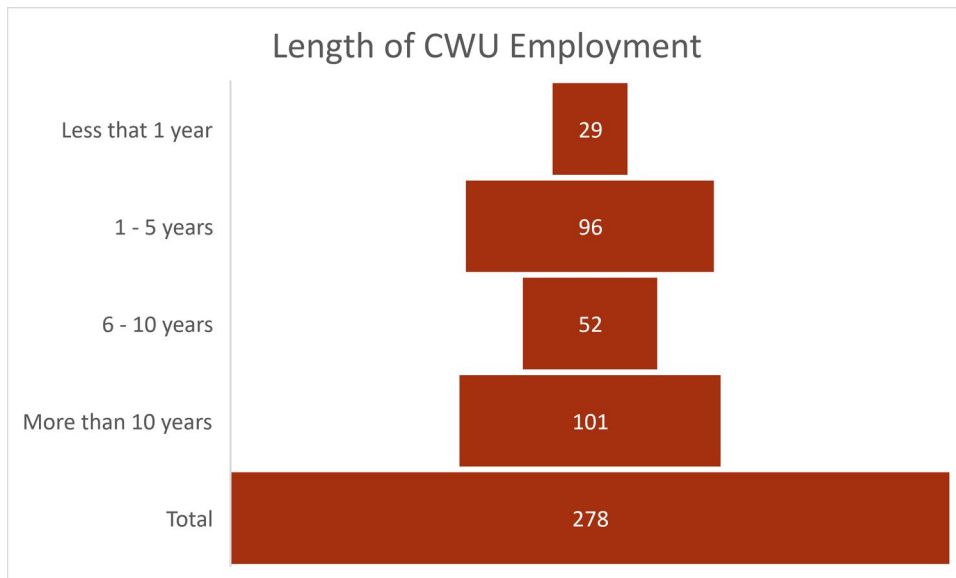

Results

CWU Recognition Survey
Civil Services and Exempt Employees
February 2022

WHO RESPONDED?

96% of respondents identified Ellensburg Main Campus as their primary location.

Do you feel valued and appreciated...