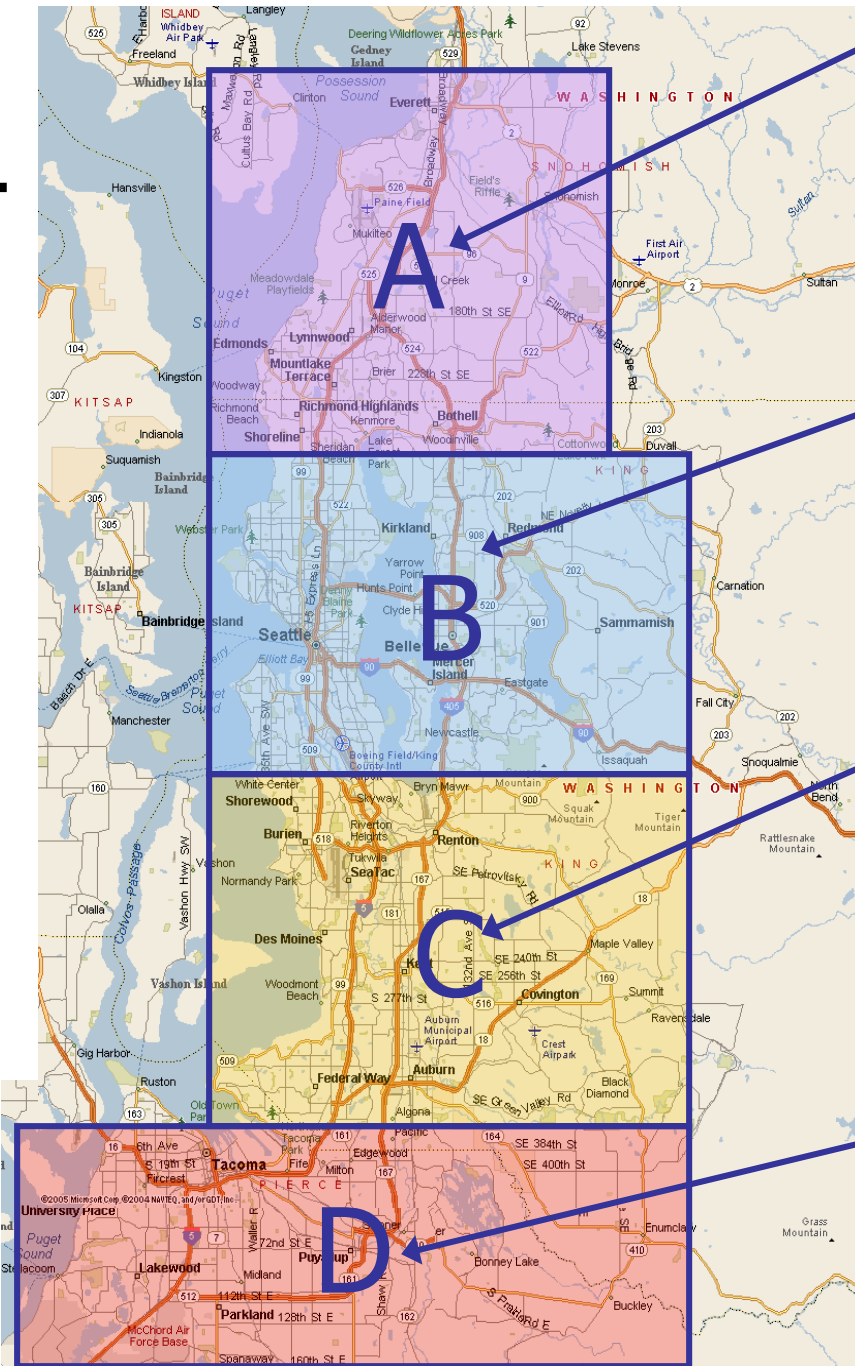

# West Side District Map

## South Snohomish/North King County

- Lynnwood
- Edmonds
- Everett
- Mukilteo
- Northshore
- Shoreline
- Snohomish
- Stanwood

## Central King County

- Bellevue
- Issaquah
- Lake Washington
- Mercer Island
- Seattle

## South King County

- Auburn
- Chief Leschi Tribal School
- Federal Way
- Highline
- Kent
- Renton
- Tahoma
- Tukwila