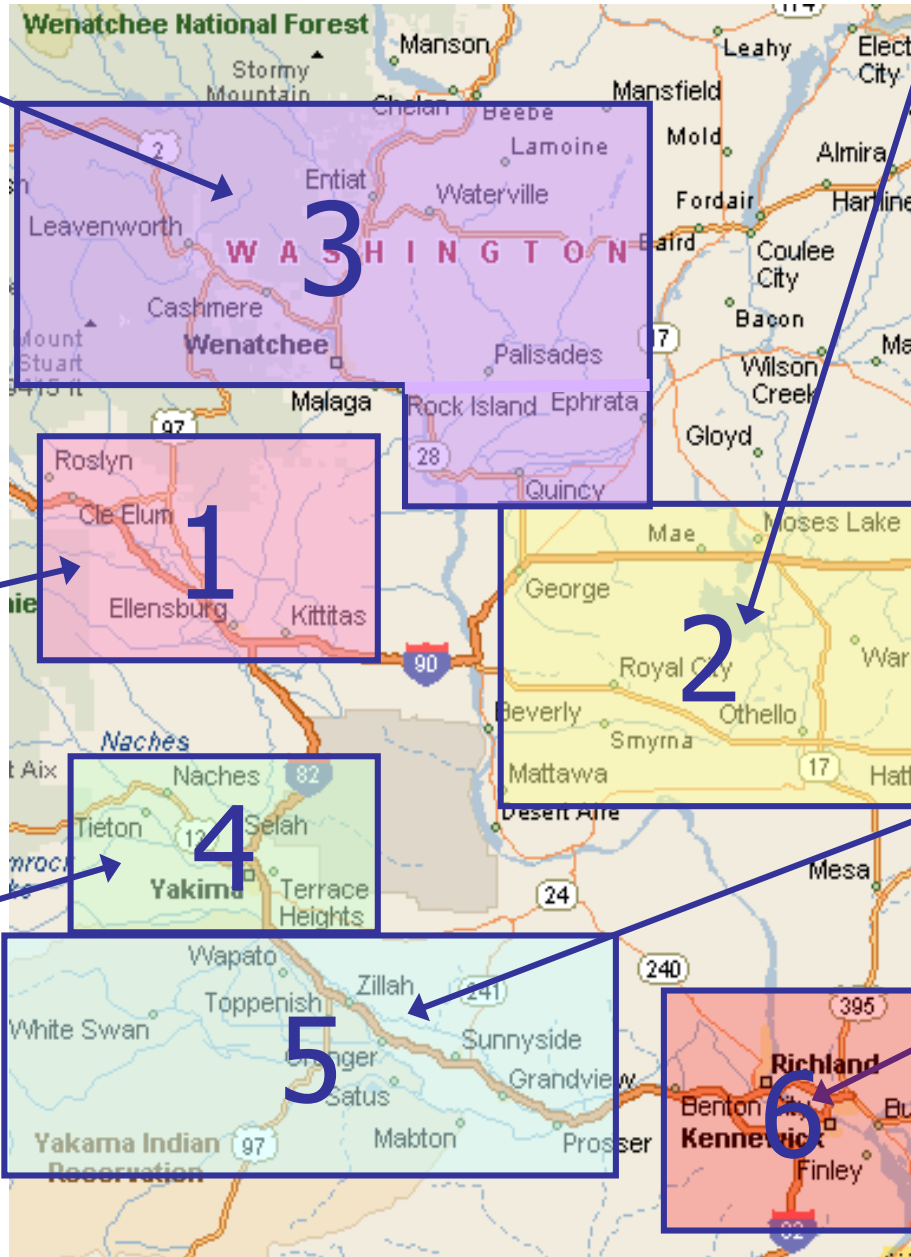

## Central King County

- Bellevue
- Issaquah
- Lake Washington
- Mercer Island
- Seattle

# East Side District Map

## Wenatchee Valley

- Cascade (Leavenworth)
- Cashmere
- Chelan
- Eastmont
- Ephrata
- Orondo
- Pateros
- Peshastin
- Quincy
- Waterville
- Wenatchee

## Yakima Valley

- East Valley
- Highland
- Naches
- Selah
- West Valley
- Yakima