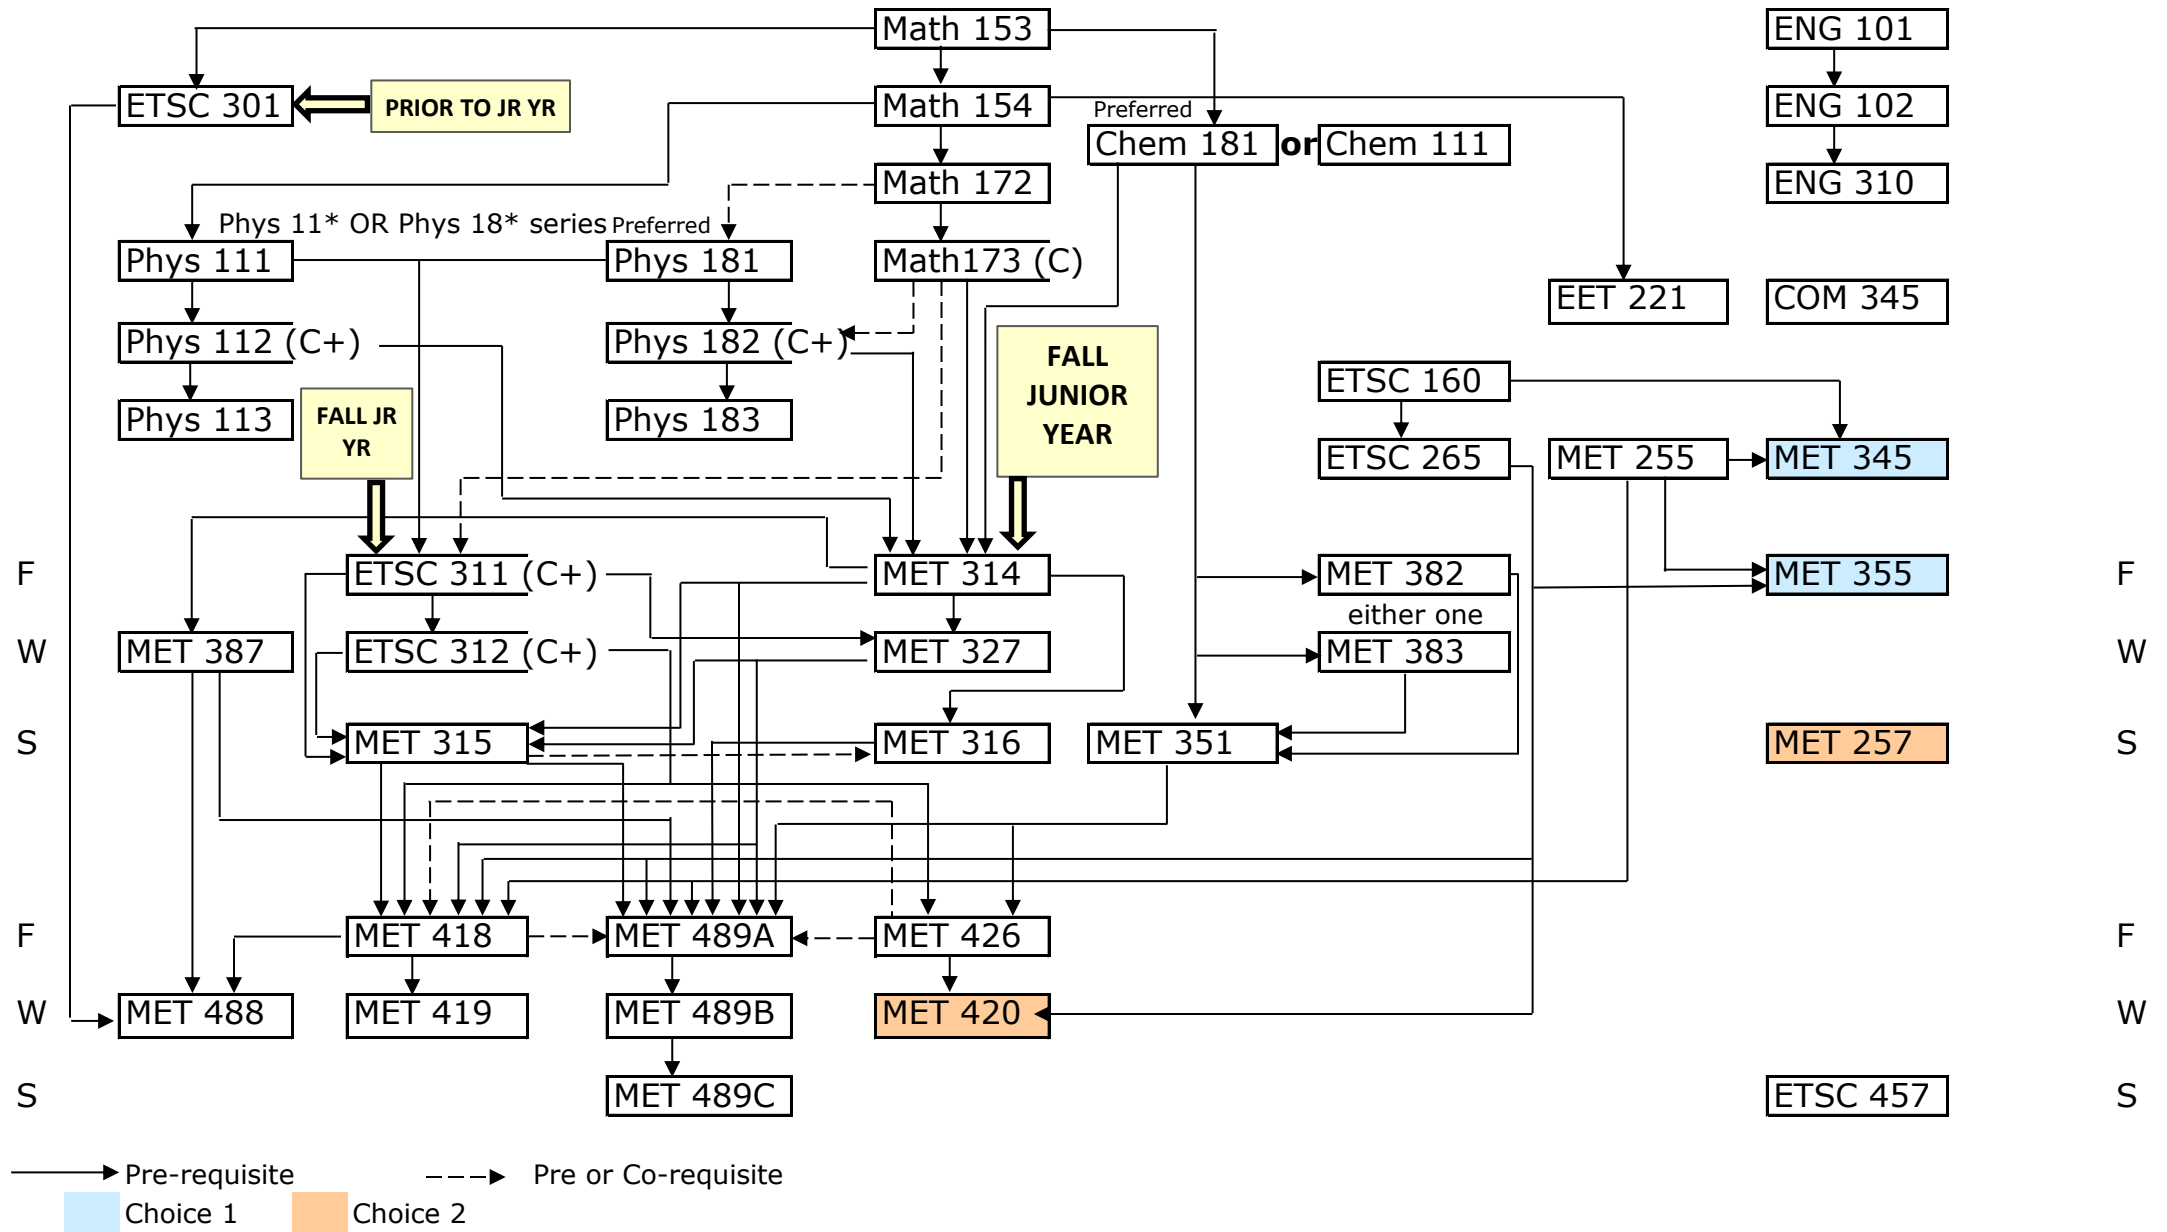

MET Pre Requisite Map F2021

Courses with no prereq: MET 255, MET 257, ETSC 160, COM 345

Courses with Minimum Grade
 Math173 (C) Phys 182 (C+) ETSC 311 (C+) ETSC 312 (C+)