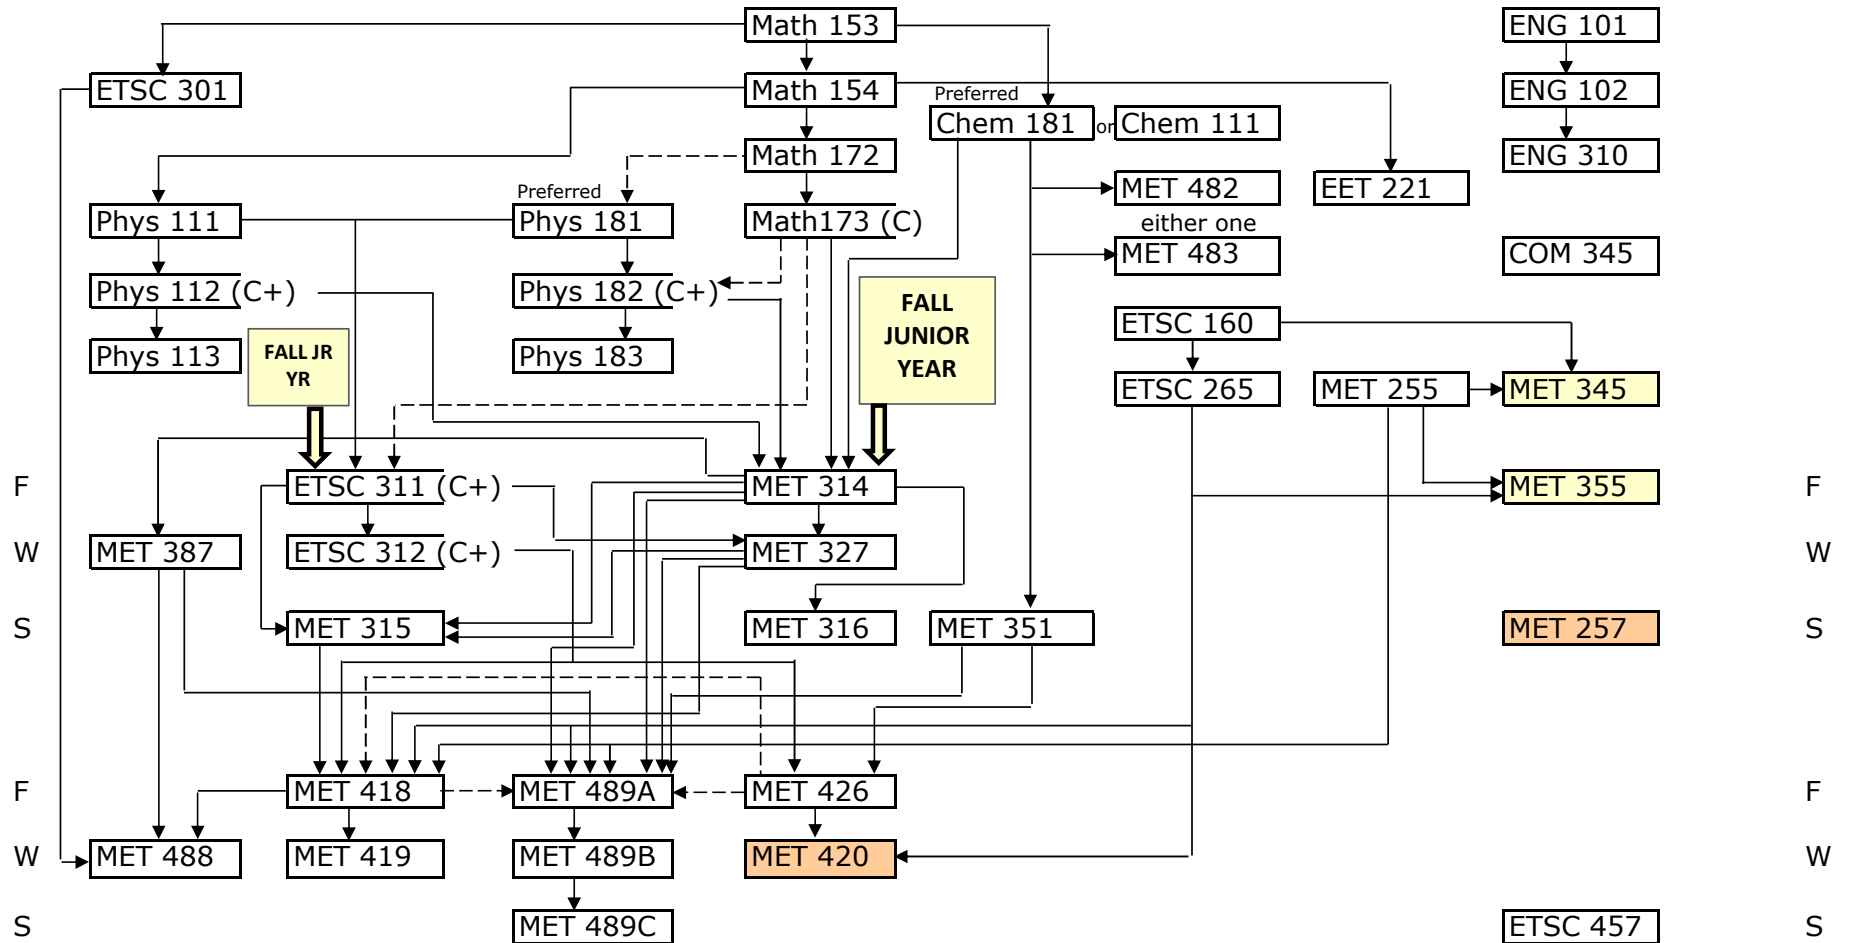

MET Pre Requisite Map F2020

Pre-requisite Pre or Co-requisite
 Choice 1 Choice 2

Skills and survey courses with no prereq:

MET 255, 257, ETSC 160, COM 345

Courses with Minimum Grade

Math173 (C)

Phys 182 (C+)

ETSC 311 (C+)

ETSC 312 (C+)