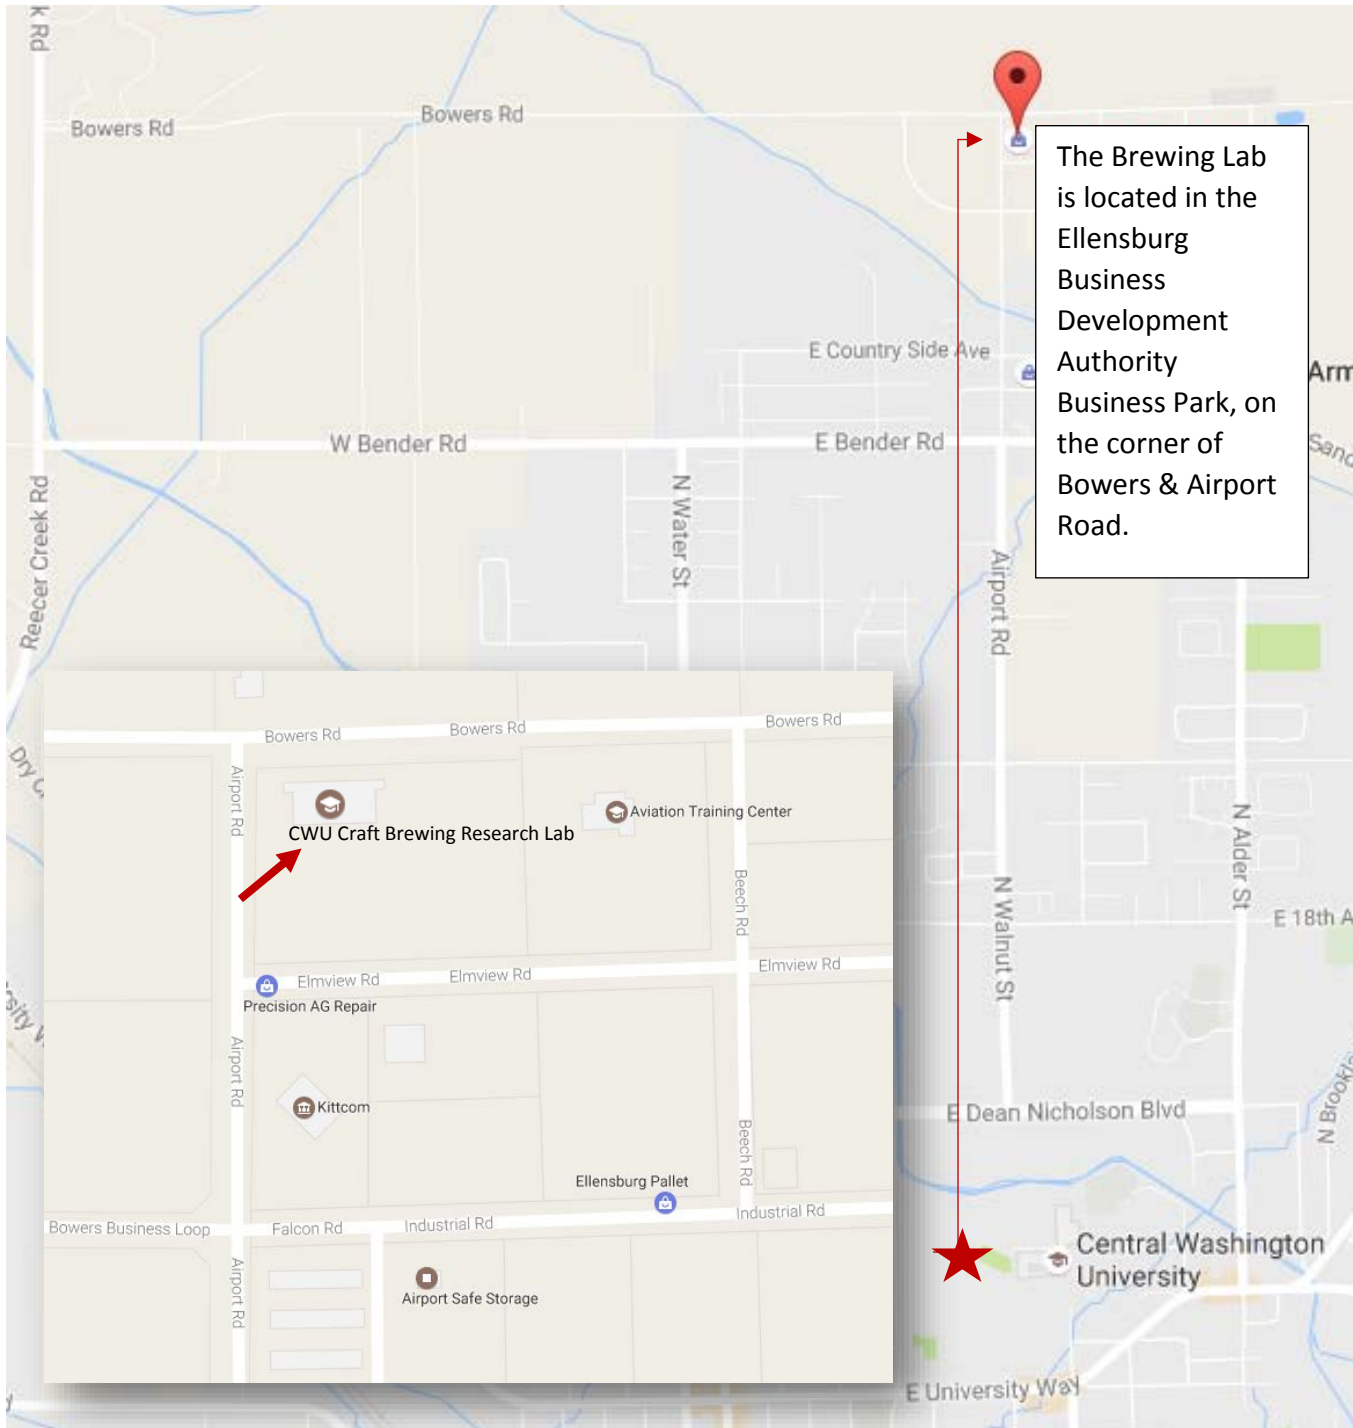

## CWU Craft Brewing Program

The Brewing Lab is located in the Ellensburg Business Development Authority Business Park, on the corner of Bowers & Airport Road.

The Brewing Research Lab:  
3110 N Airport Road #1  
Ellensburg, WA 98926

### From CWU Main Campus:

- From E Dean Nicholson Blvd, Head North for 1.3 miles on N Walnut St / Airport Road. Destination is on your right.

### From I-90 E:

- Take exit 106 for US-97 N toward Ellensburg/Wenatchee
- Continue onto US-97 S
- Continue straight onto W. University Way
- Turn left onto Reecer Creek Rd
- Turn right onto W Bender Rd
- Turn left onto Airport Rd
- Destination is on your right.

### From I-90 W:

- Take exit 106 for US-97 N toward Ellensburg/Wenatchee
- Turn right onto US-97 S
- Continue straight onto W. University Way
- Turn left onto Reecer Creek Rd
- Turn right onto W Bender Rd
- Turn left onto Airport Rd
- Destination is on your right.