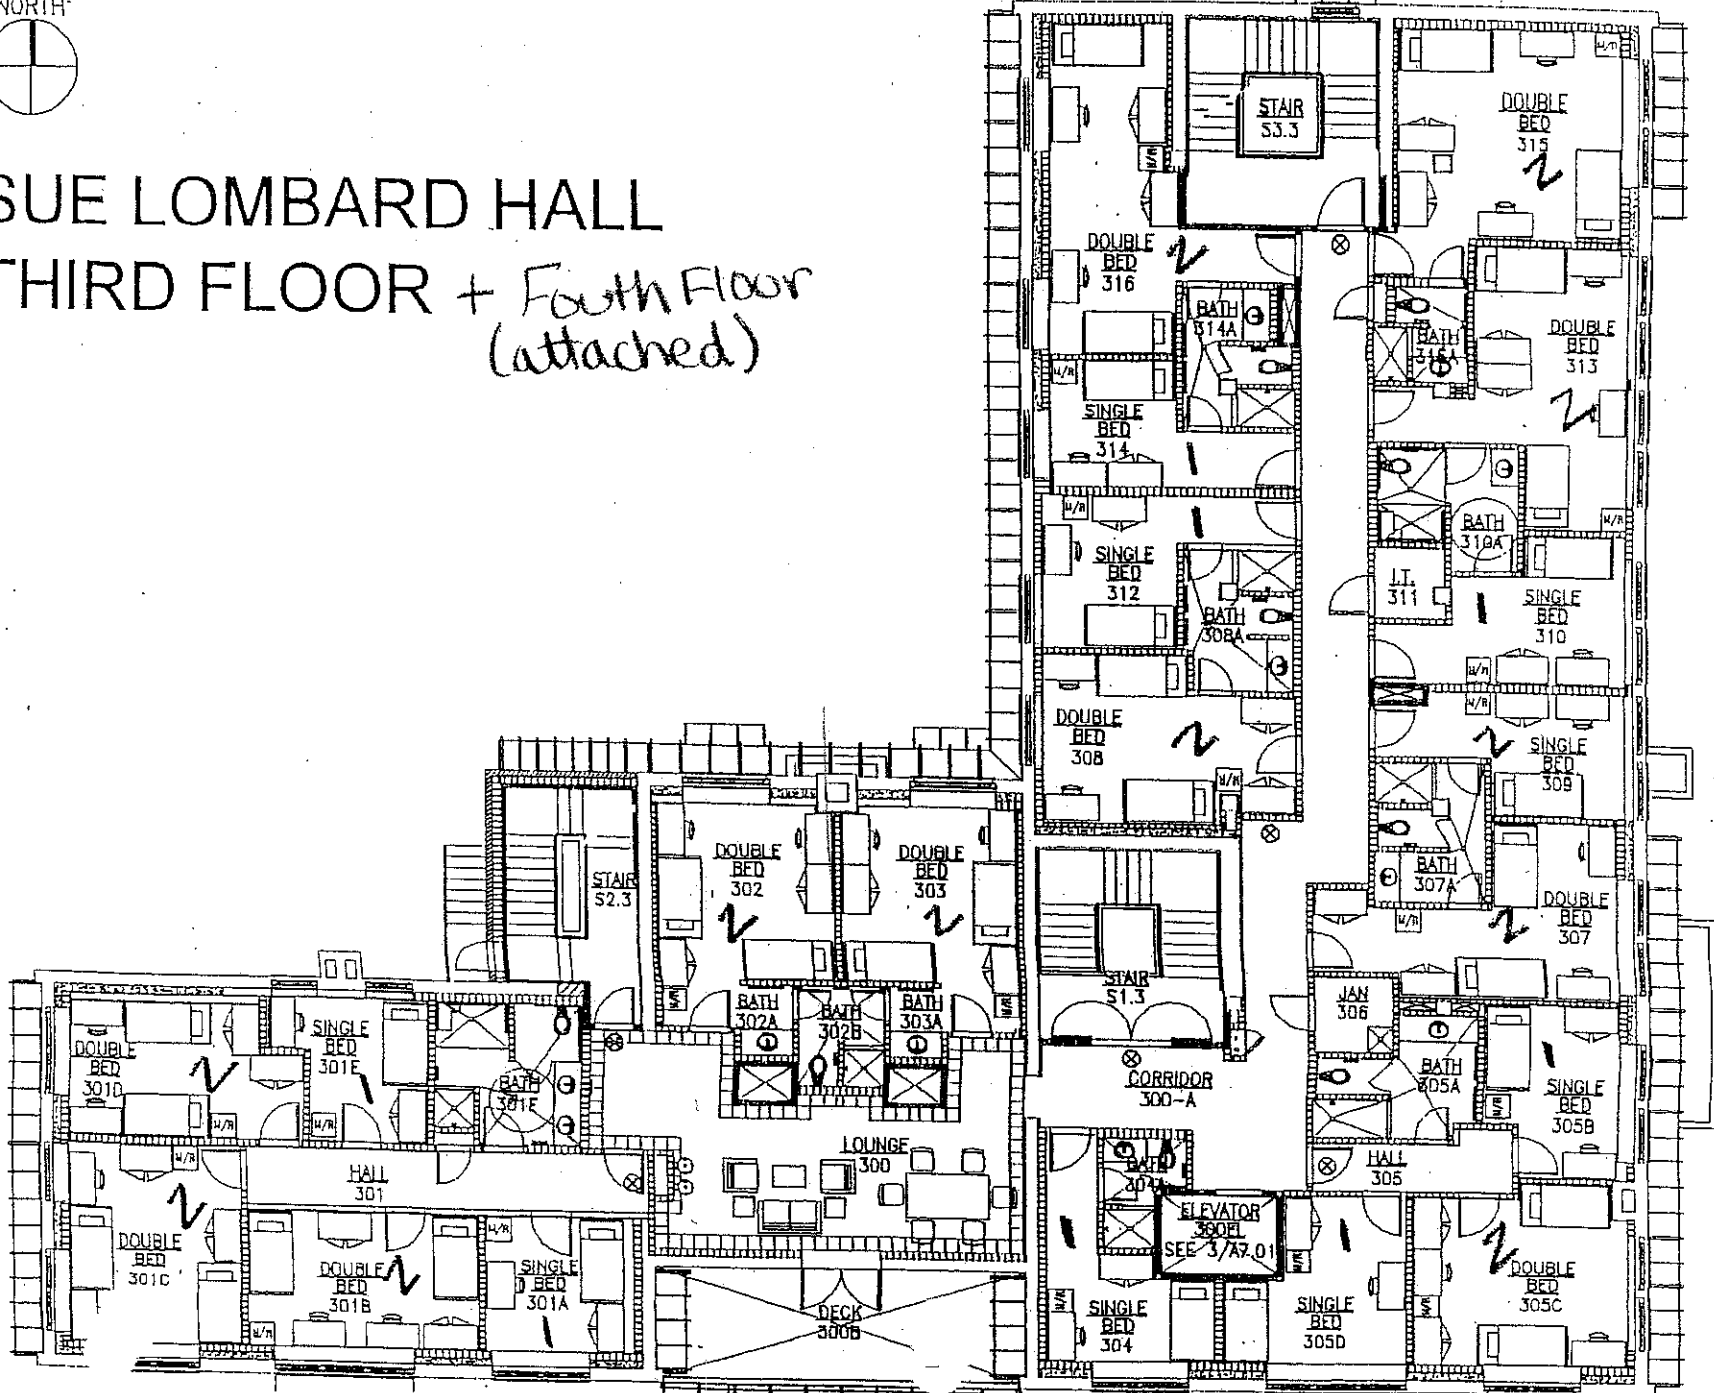

SUE LOMBARD HALL

THIRD FLOOR + Fourth Floor (attached)