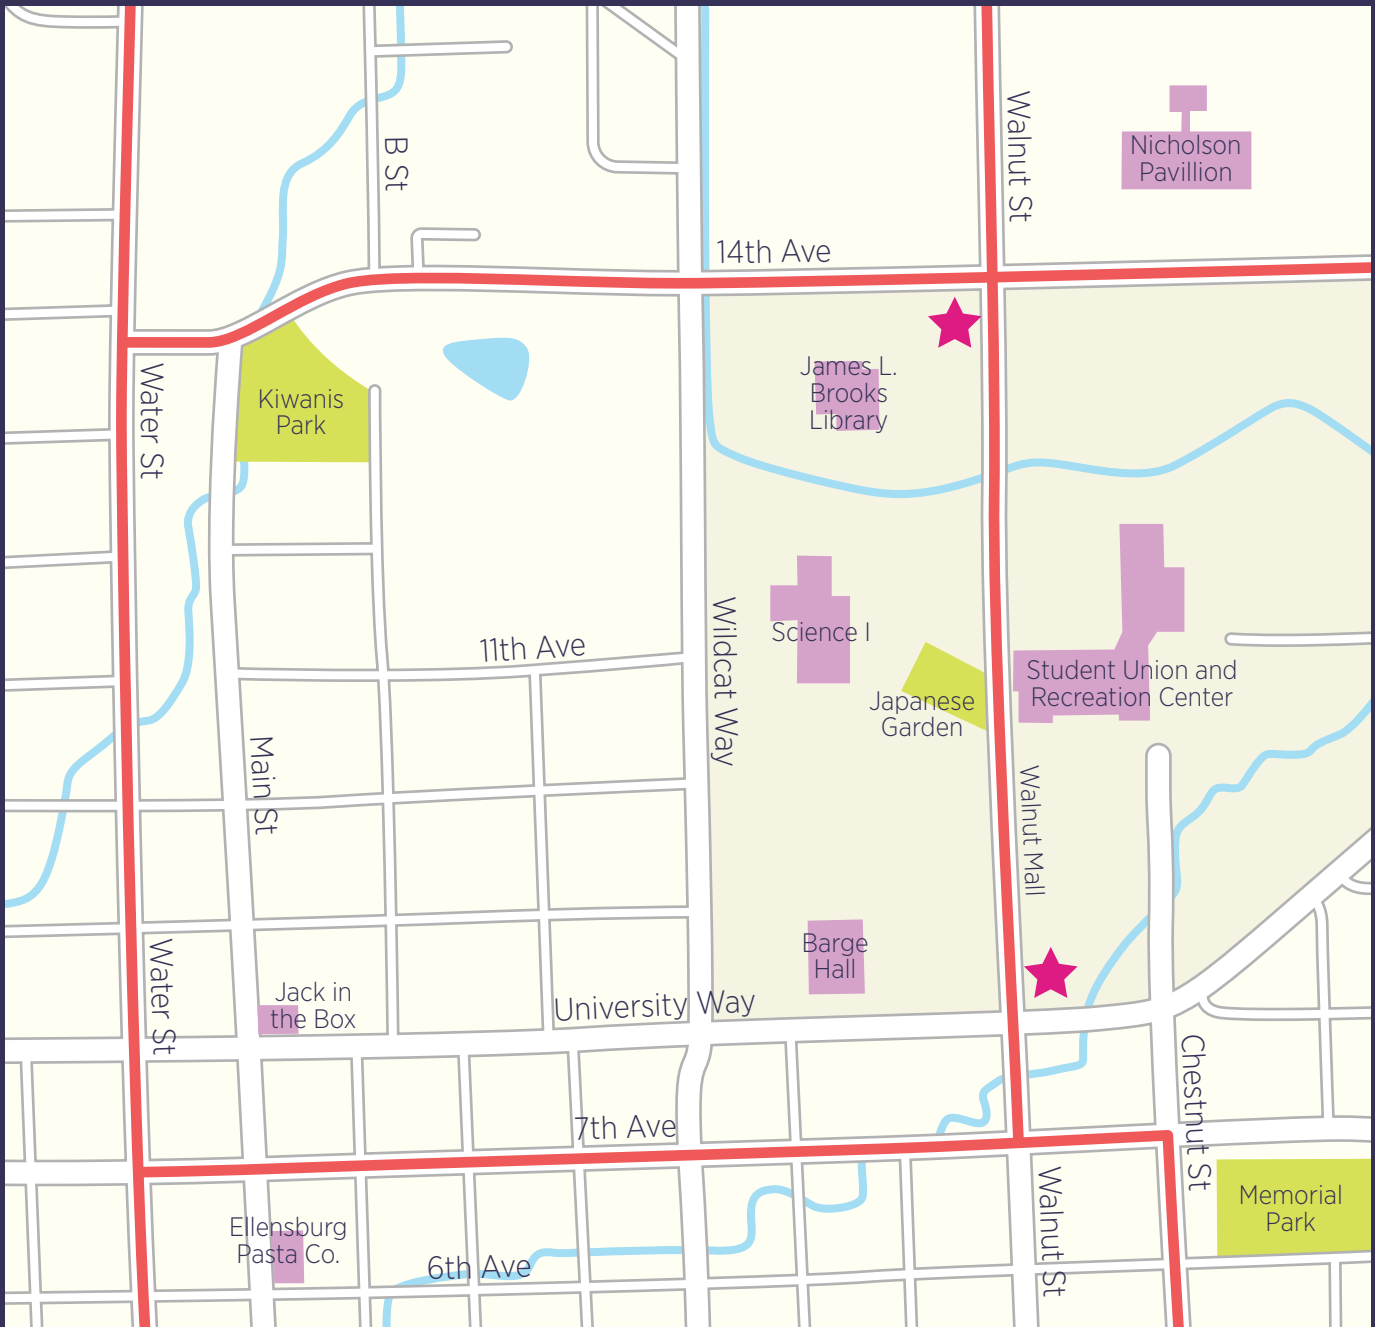

BIKE 2 CAMPUS DAY

Stop by one of our check-in stations for bicycle commuting information and bike tune-ups. Pre-register by April 30th at 8pm and check-in at the event for the chance to win a free bike lock or other prize!

KEY

-  Bicycle friendly access points
-  Bike 2 Campus registration tables

Recreation

Event sponsored by the Sustainability Cafe, The Recycle Shop, and Outdoor Pursuits and Rentals.