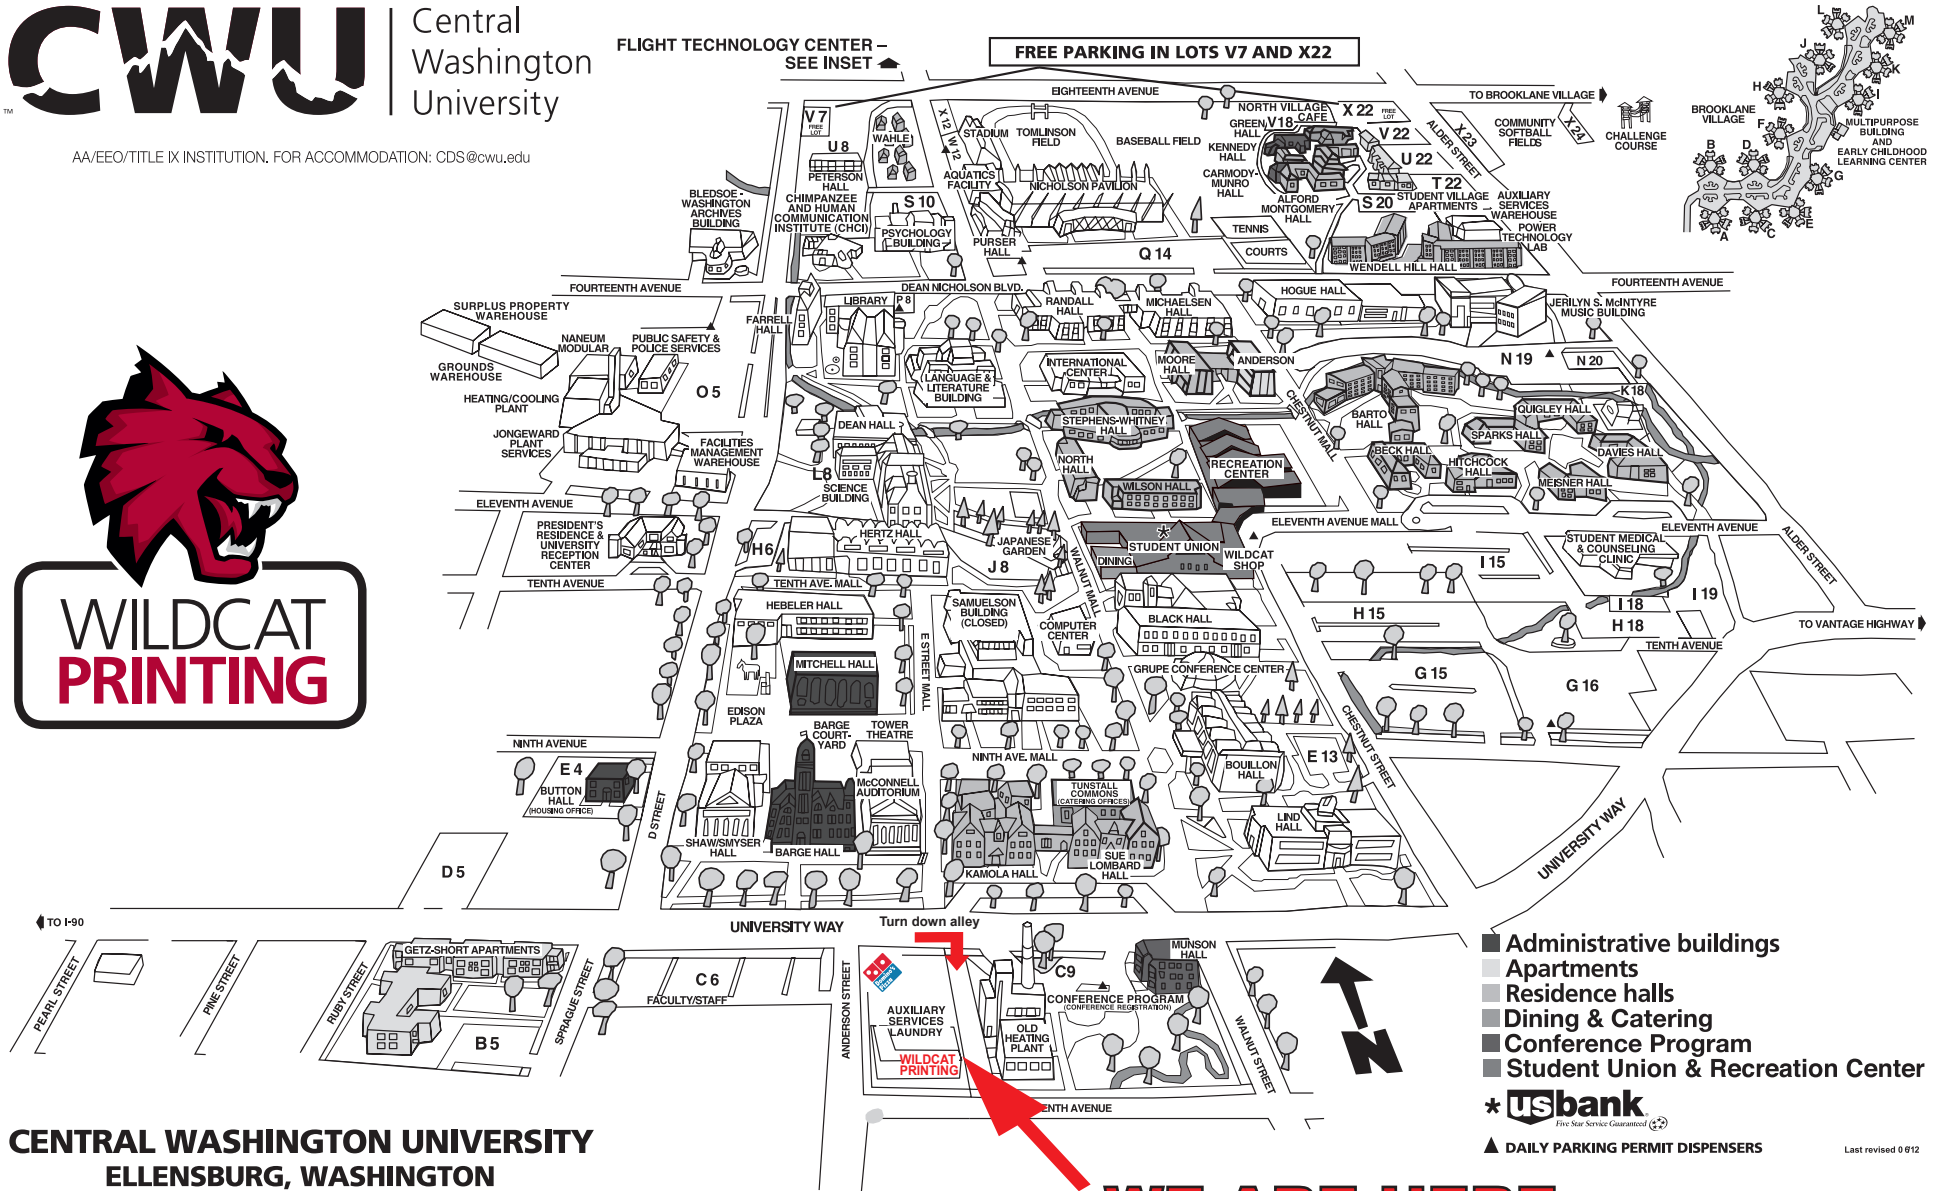

Central Washington University

AA/EEO/TITLE IX INSTITUTION. FOR ACCOMMODATION: CDS@cwu.edu

WILDCAT PRINTING

FLIGHT TECHNOLOGY CENTER - SEE INSET

FREE PARKING IN LOTS V7 AND X22

CENTRAL WASHINGTON UNIVERSITY ELLENSBURG, WASHINGTON

Department Manager: Kirsten Garland
Program Coordinator: Darren McKean
Phone: 509-963-3685
Hours: 8-4, M-F

WE ARE HERE
Wildcat Printing Front Door
Customer Parking on NORTH side of the building.