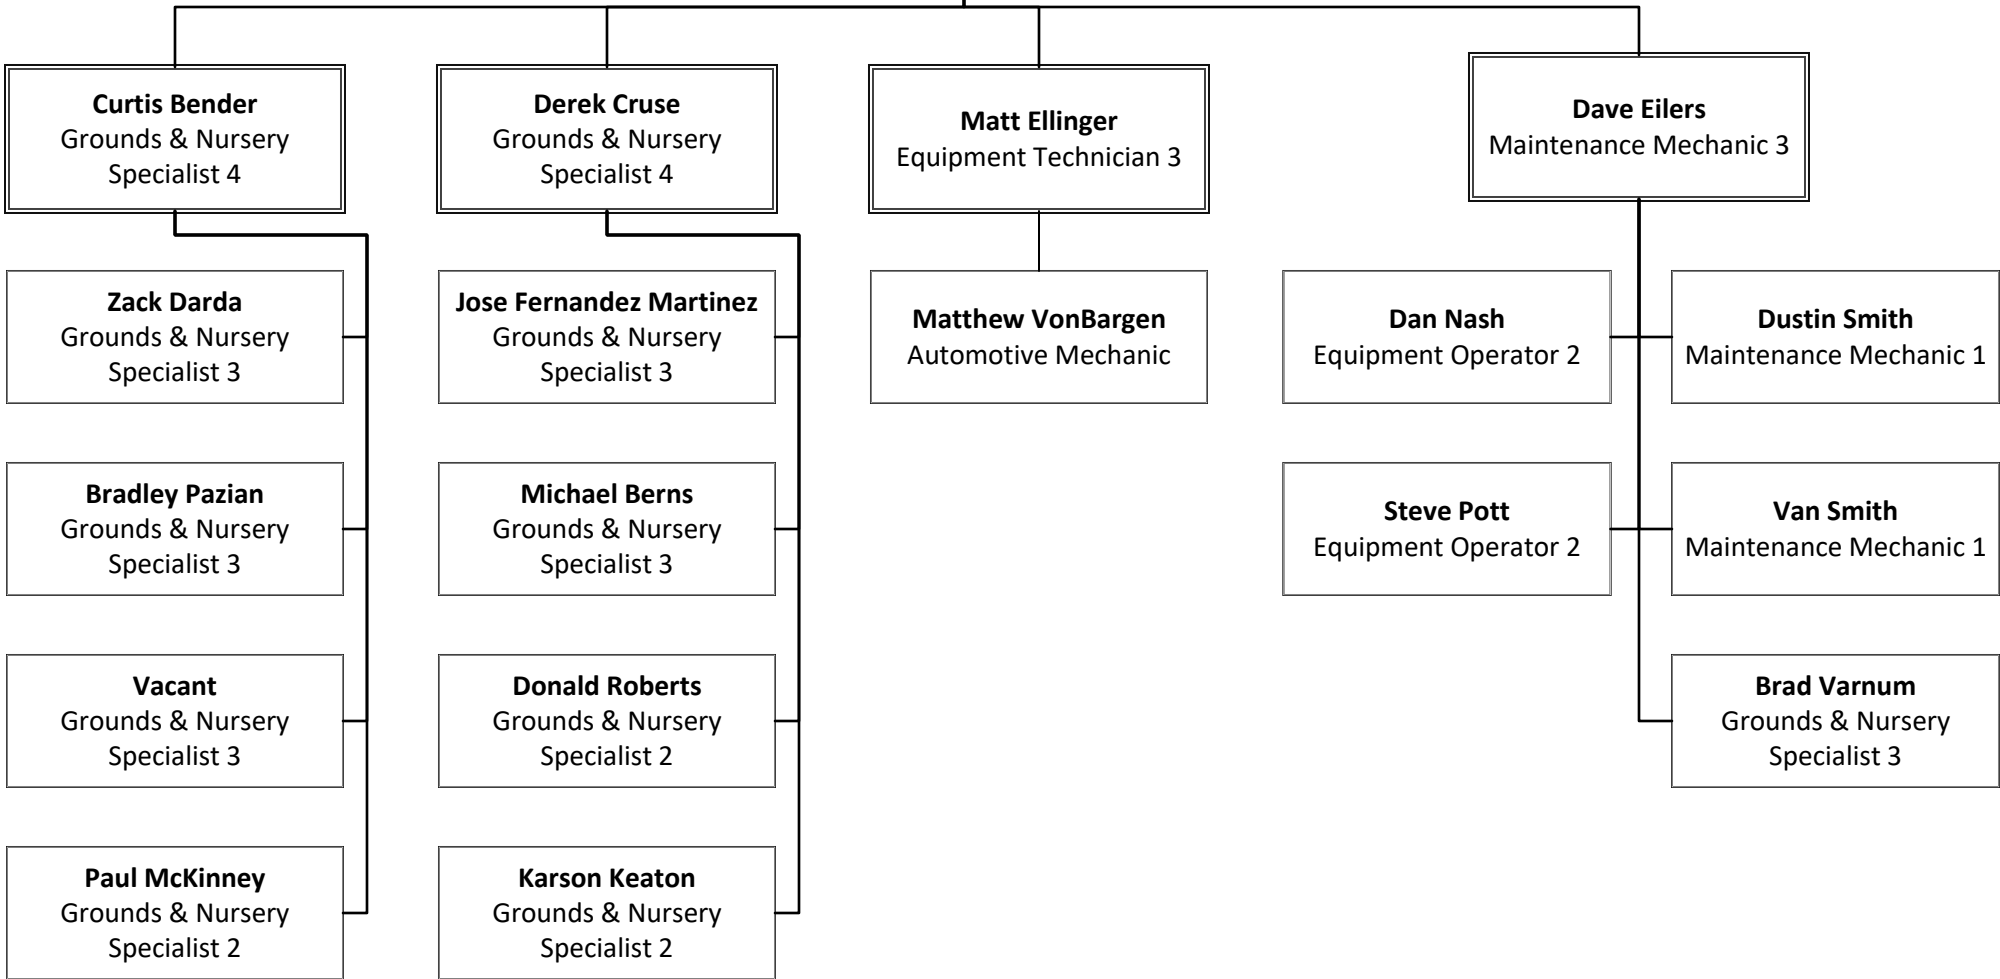

## FACILITIES MANAGEMENT DEPARTMENT

**Blair McNeillie**  
Grounds Supervisor

**Vacant**  
Manager of Custodial  
Services Operations

**Pat Podgorny**  
Laundry Worker 2

**Laurie Wilson**  
Custodian 5

**Ryka Russell**  
Custodian 5