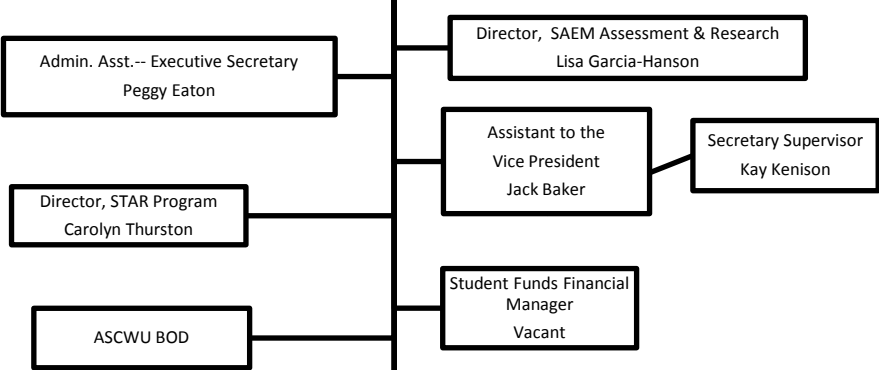

Central Washington University
 Division of Student Affairs and Enrollment Management
Organization Chart

**Vice President for
 Student Affairs and Enrollment Management
 Charlotte Tullos**

**Associate Vice President
 for Enrollment Management
 John Swiney**