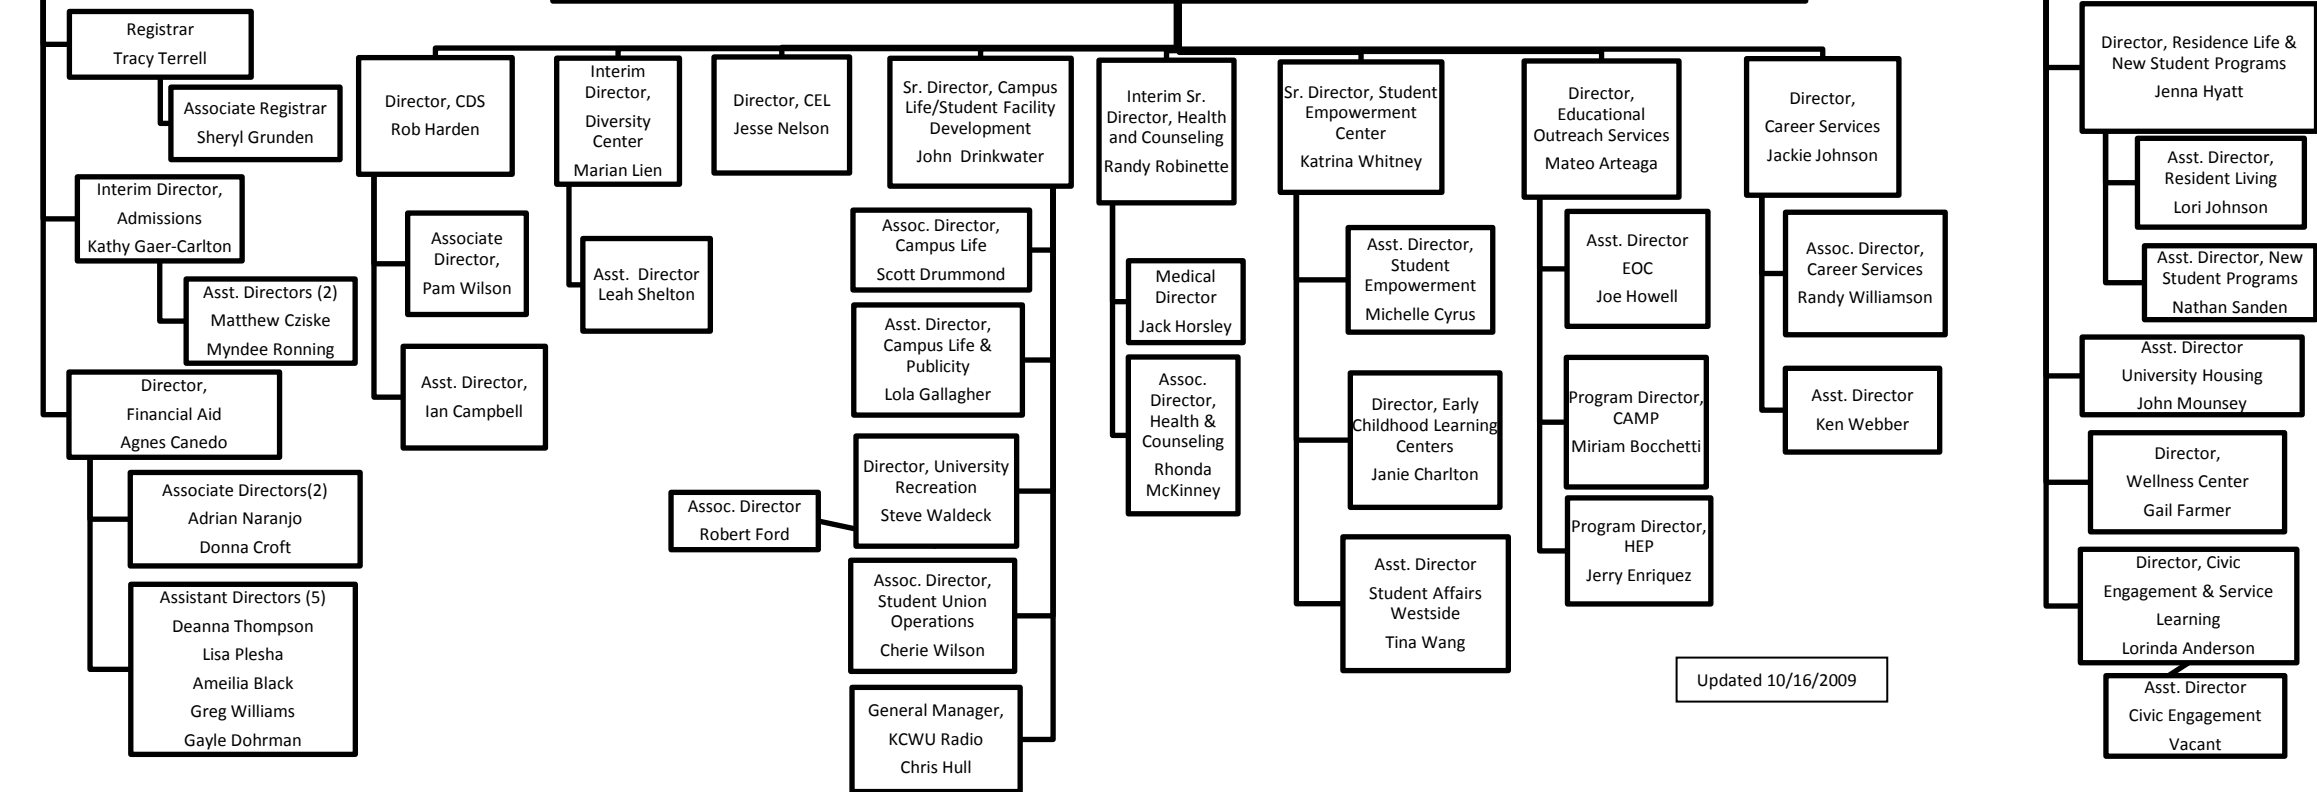

Central Washington University
 Division of Student Affairs and Enrollment Management
Organization Chart

**Vice President for
 Student Affairs and Enrollment Management
 Charlotte Tullos**

**Associate Vice President
 for Enrollment Management
 John Swiney**

**Associate Vice President,
 Student Affairs
 Keith Champagne**

**Senior Director,
 University Housing & New Student Programs
 Richard DeShields**

Updated 10/16/2009