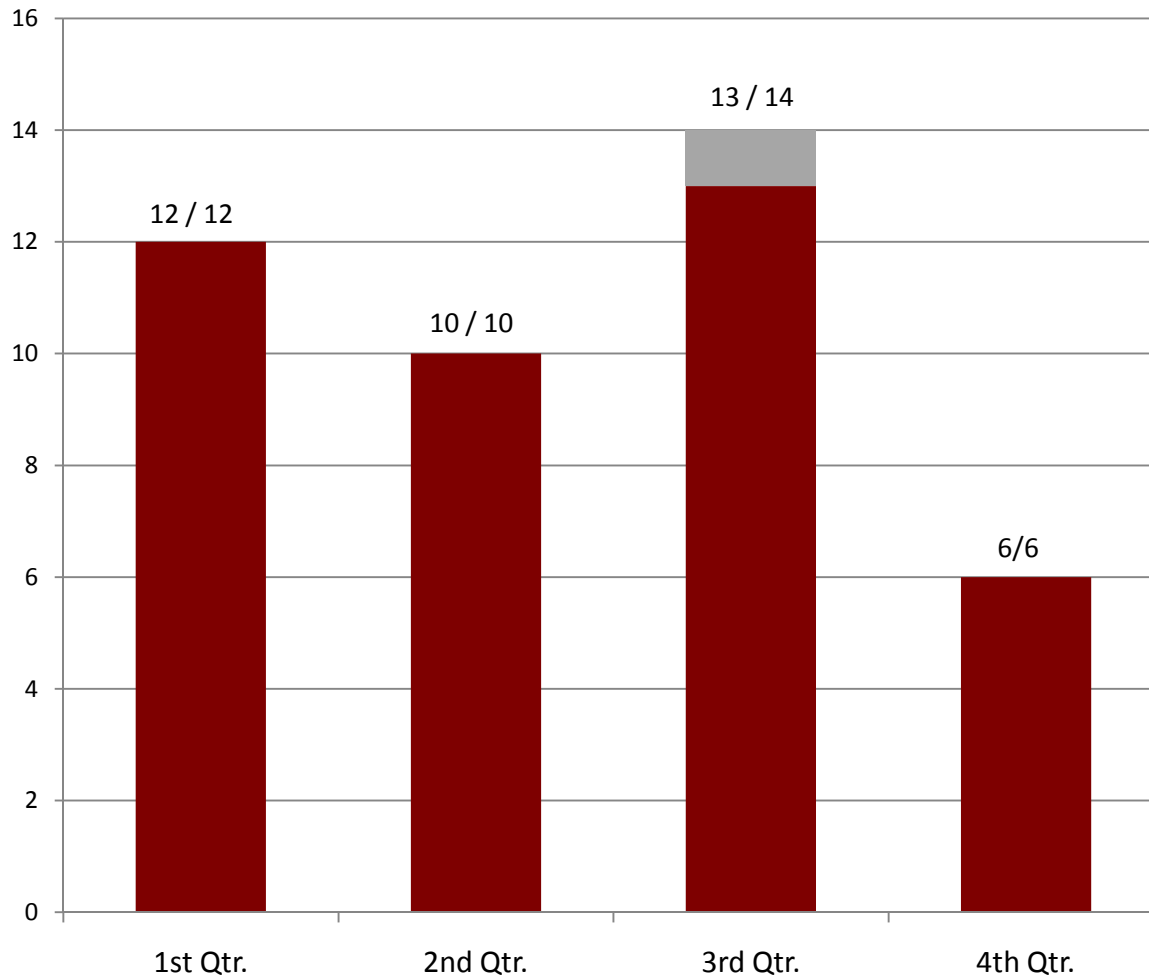

Preferred Candidate Acceptance - Exempt 2008 Data

Definition:
This graph displays the number of offers made and accepted by the 1st candidate of choice.

Comments:
Data will be collected on a quarterly basis.