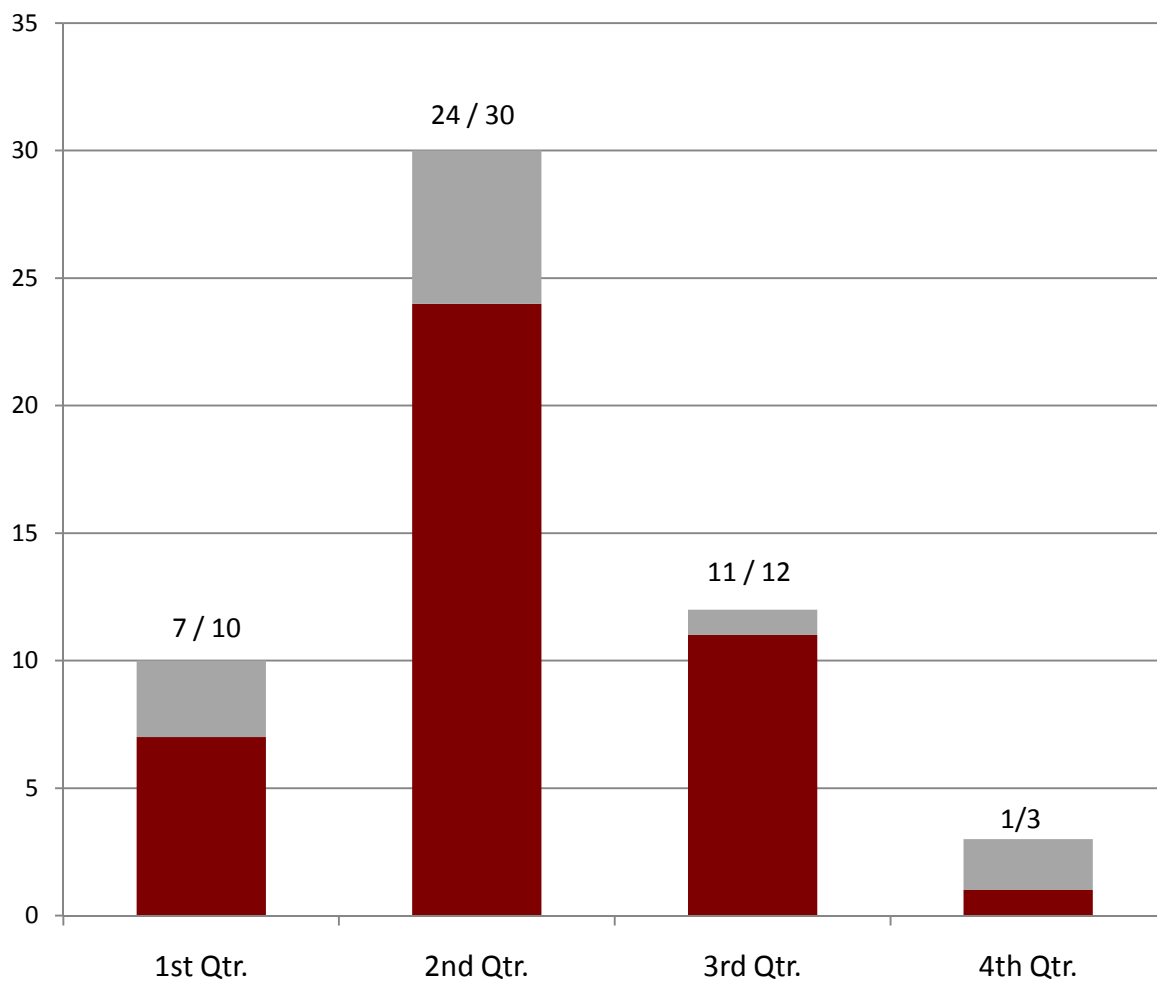

Preferred Candidate Acceptance - Faculty/Tenure-Track 2008 Data

■ Other Offers

■ Preferred Candidate
Accepted Offer

Definition:

This graph displays the number of offers made and accepted by the 1st candidate of choice.

Comments:

Data will be collected on a quarterly basis.