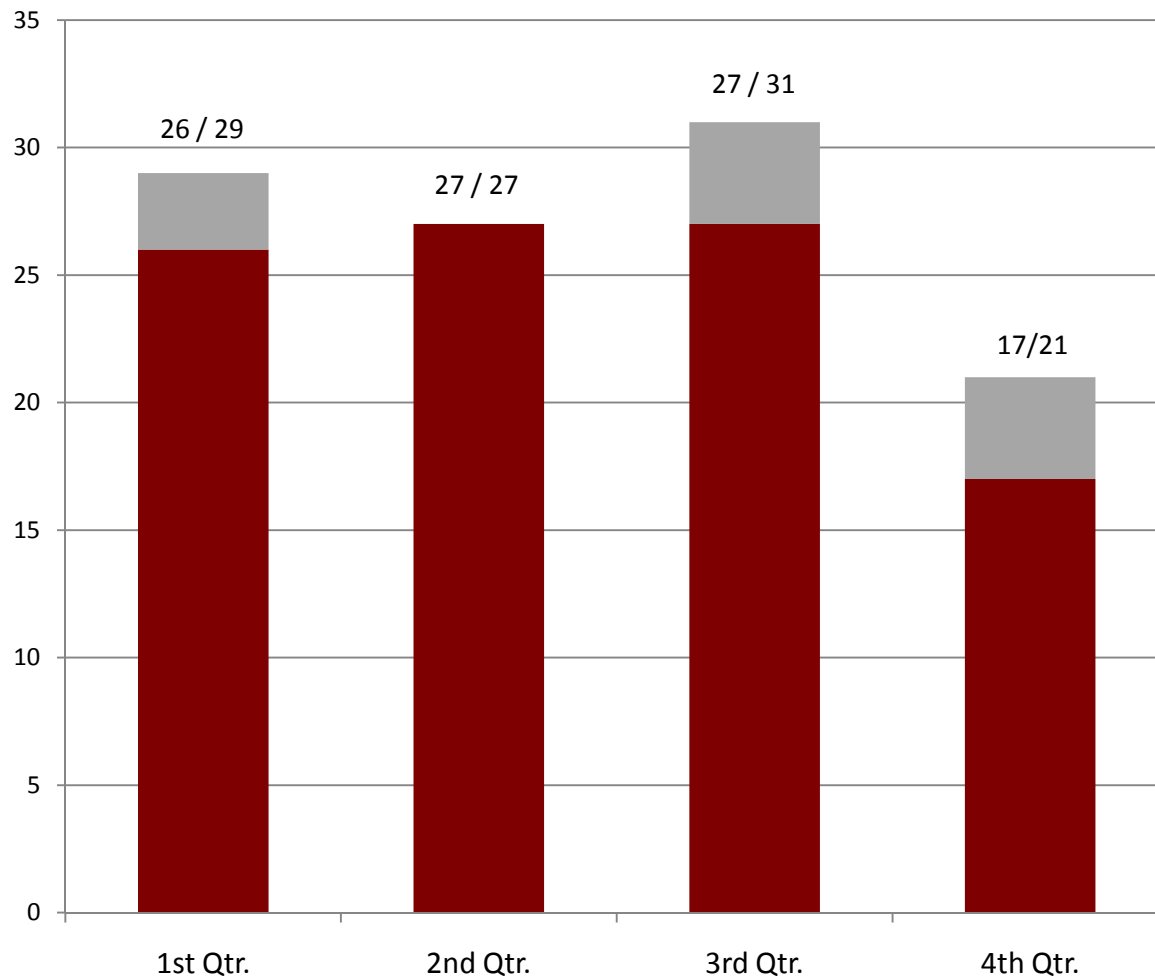

## Preferred Candidate Acceptance - Civil Service 2008 Data

■ Other Offers

■ Preferred Candidate Accepted Offer

### Definition:

This graph displays the number of offers made and accepted by the 1st candidate of choice.