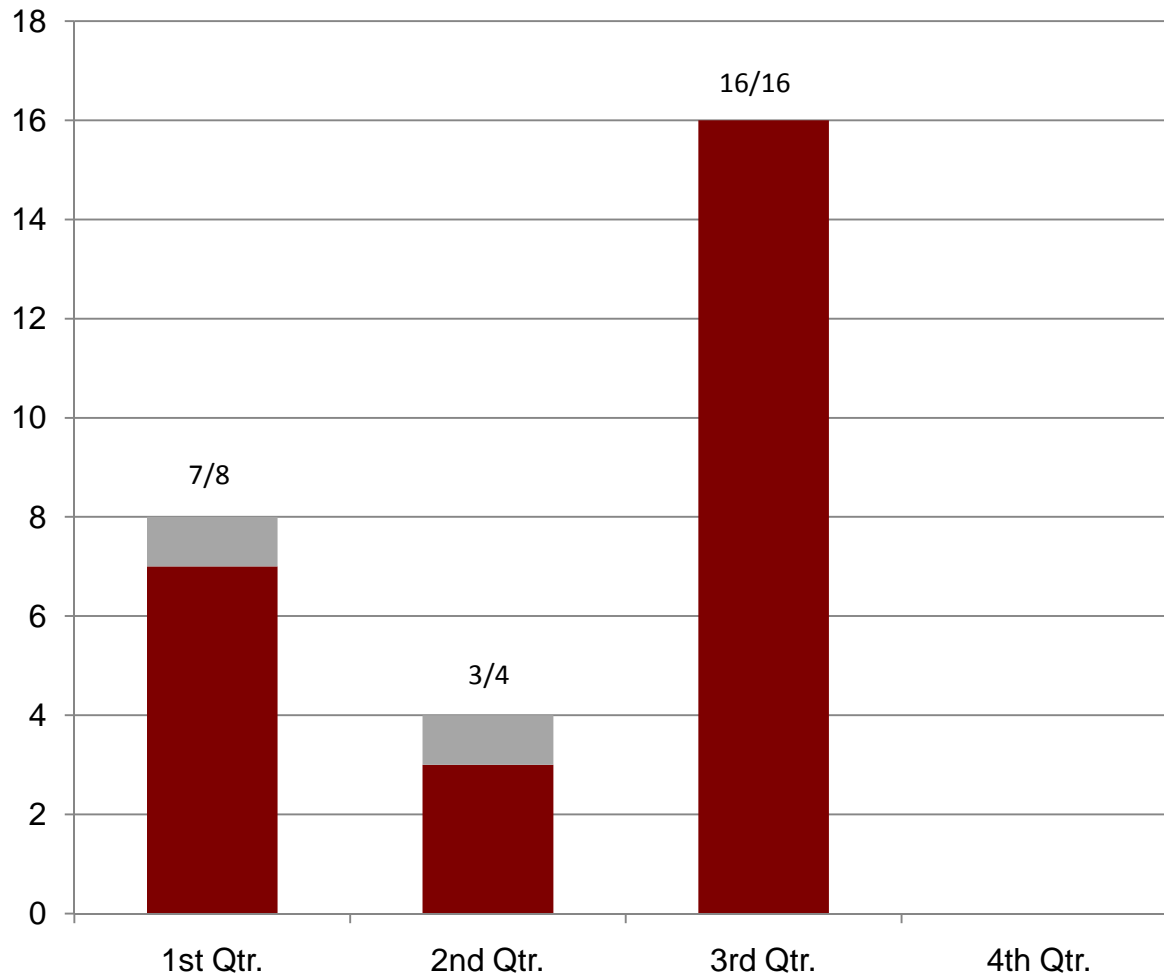

## Preferred Candidate Acceptance - Civil Service 2009 Data

**Definition:**  
This graph displays the number of offers made and accepted by the 1st candidate of choice.

**Comments:**  
Data will be collected on a quarterly basis.

## Preferred Candidate Acceptance - Exempt 2009 Data

**Definition:**  
This graph displays the number of offers made and accepted by the 1st candidate of choice.

**Comments:**  
Data will be collected on a quarterly basis.

### Definition:

This graph displays the number of offers made and accepted by the 1st candidate of choice.