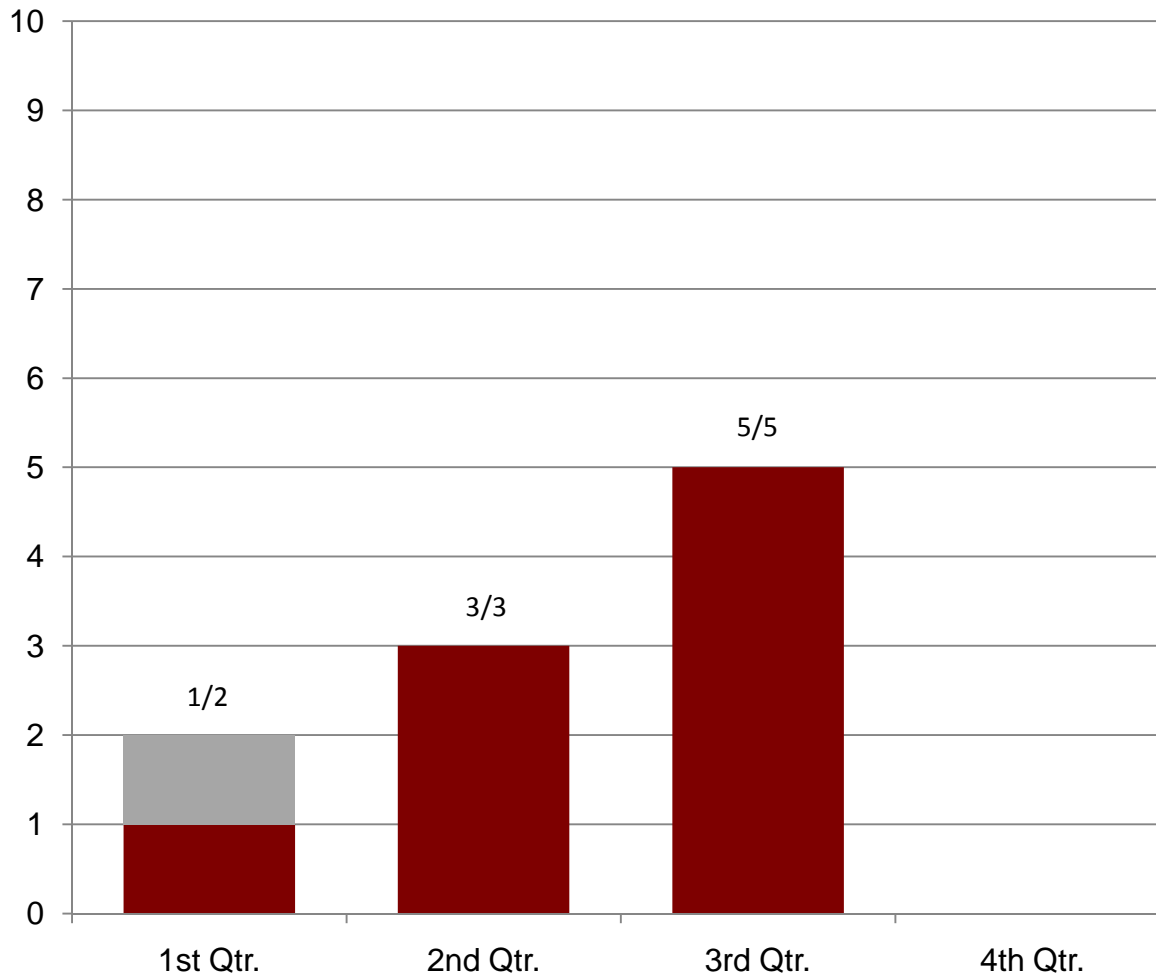

## Preferred Candidate Acceptance - Civil Service 2009 Data

**Definition:**  
This graph displays the number of offers made and accepted by the 1st candidate of choice.

**Comments:**  
Data will be collected on a quarterly basis.

## Preferred Candidate Acceptance - Exempt 2009 Data

**Definition:**  
This graph displays the number of offers made and accepted by the 1st candidate of choice.

**Comments:**  
Data will be collected on a quarterly basis.

### Definition:

This graph displays the number of offers made and accepted by the 1st candidate of choice.