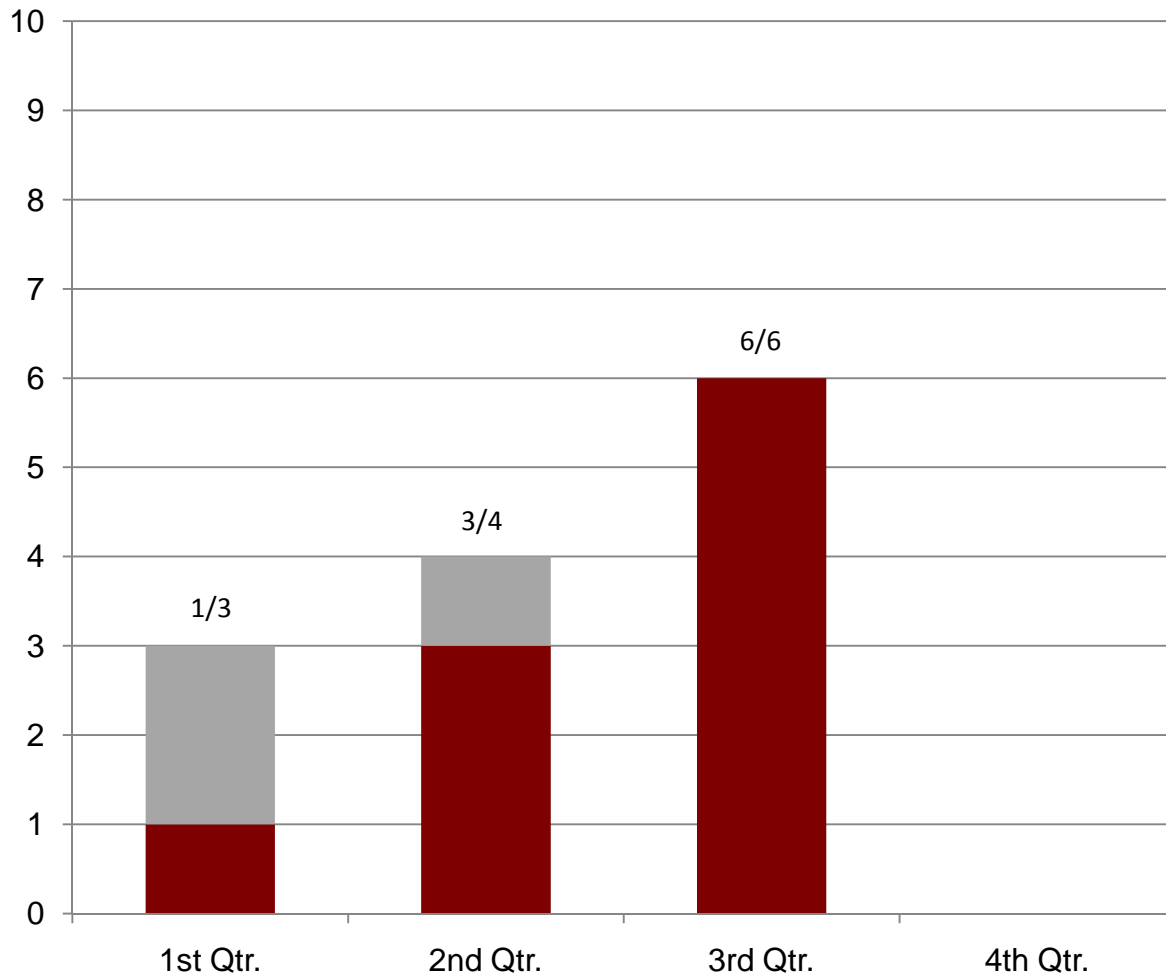

Preferred Candidate Acceptance - Faculty/Tenure-Track 2009 Data

■ Other Offers

■ Preferred Candidate Accepted Offer

Definition:

This graph displays the number of offers made and accepted by the 1st candidate of choice.

Comments:

Data will be collected on a quarterly basis.