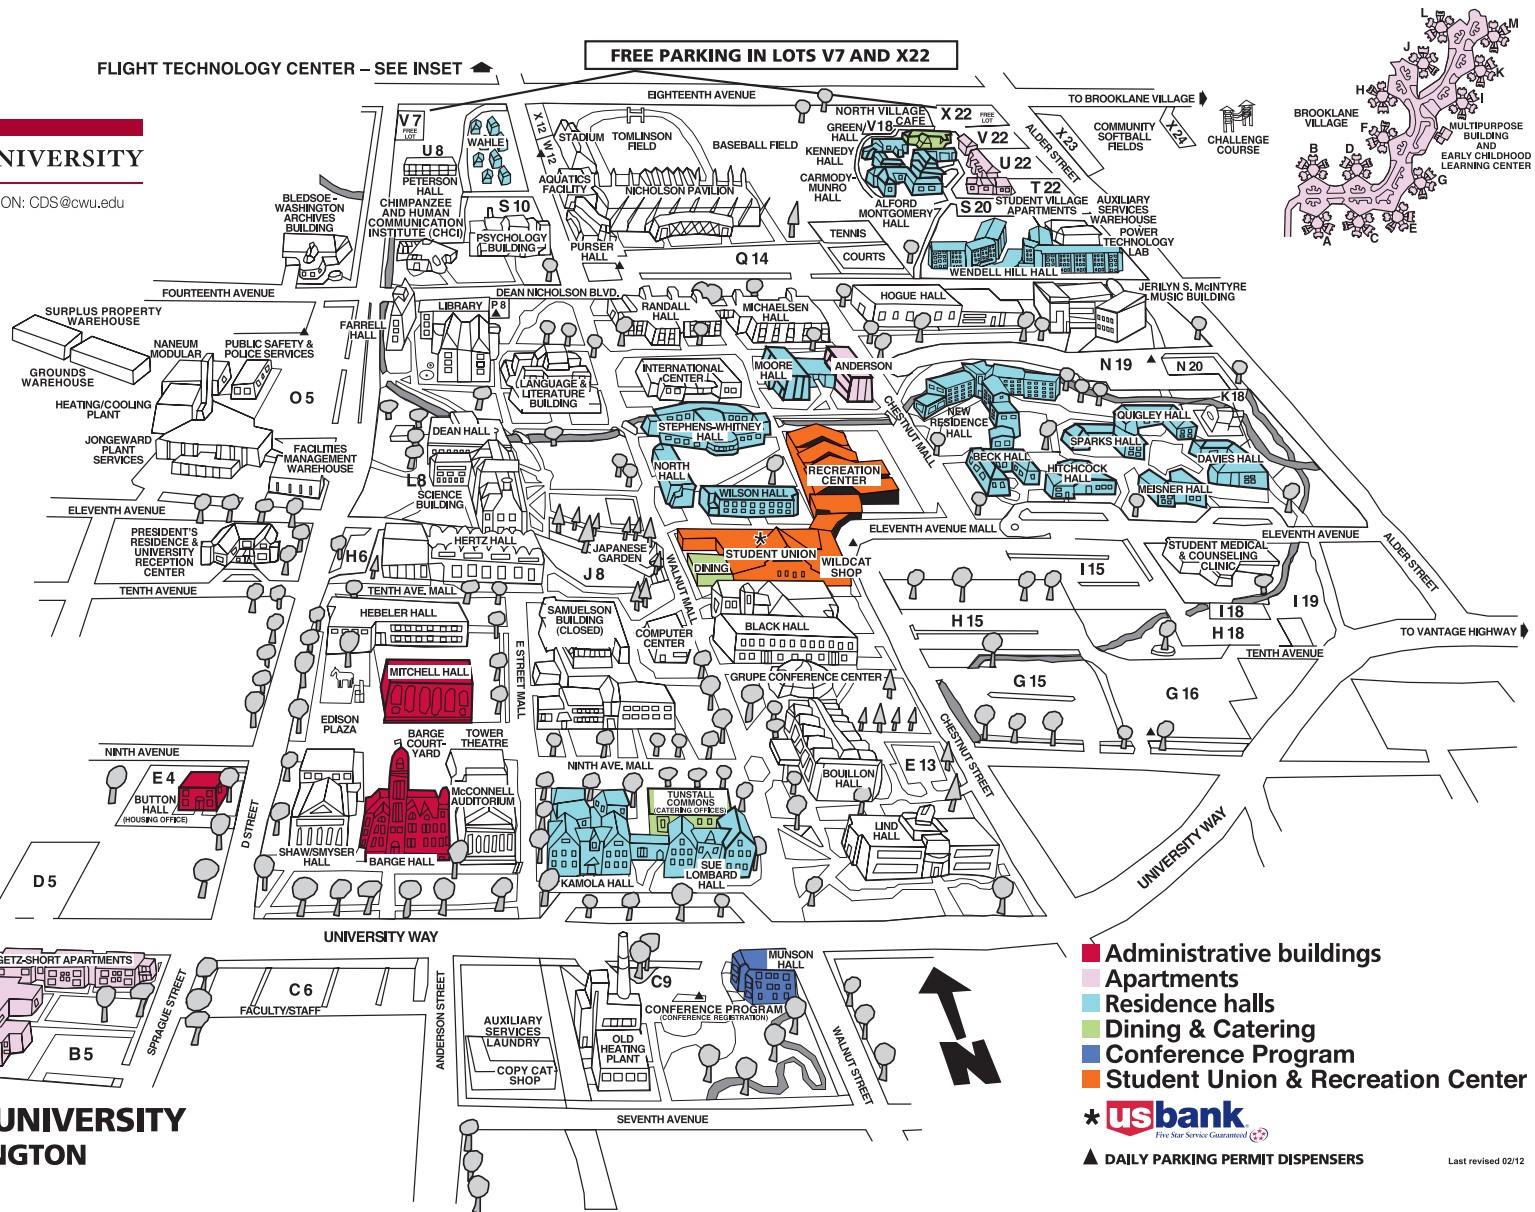

CENTRAL WASHINGTON UNIVERSITY

AA/EEO/TITLE IX INSTITUTION. FOR ACCOMMODATION: CDS@cwu.edu

FLIGHT TECHNOLOGY CENTER – SEE INSET

FREE PARKING IN LOTS V7 AND X22

INSET MAP TO FLIGHT TECHNOLOGY CENTER (BOWERS FIELD)

CWU WELCOME CENTER

CENTRAL WASHINGTON UNIVERSITY ELLENSBURG, WASHINGTON

- Administrative buildings
- Apartments
- Residence halls
- Dining & Catering
- Conference Program
- Student Union & Recreation Center

▲ DAILY PARKING PERMIT DISPENSERS

Last revised 02/12