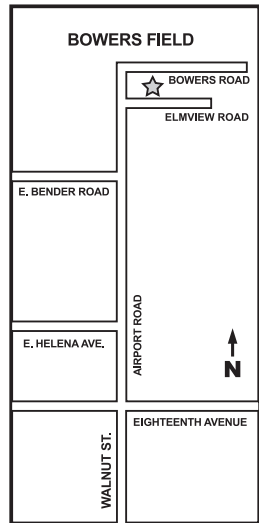

CENTRAL WASHINGTON UNIVERSITY

AA/EEO/TITLE IX INSTITUTION. FOR ACCOMMODATION: CDS@cwu.edu

FLIGHT TECHNOLOGY CENTER – SEE INSET

FREE PARKING IN LOTS V7 AND X22

INSET MAP TO FLIGHT TECHNOLOGY CENTER (BOWERS FIELD)

CWU WELCOME CENTER

CENTRAL WASHINGTON UNIVERSITY ELLENSBURG, WASHINGTON

- Administrative buildings
- Apartments
- Residence halls
- Dining & Catering
- Conference Program
- Student Union & Recreation Center