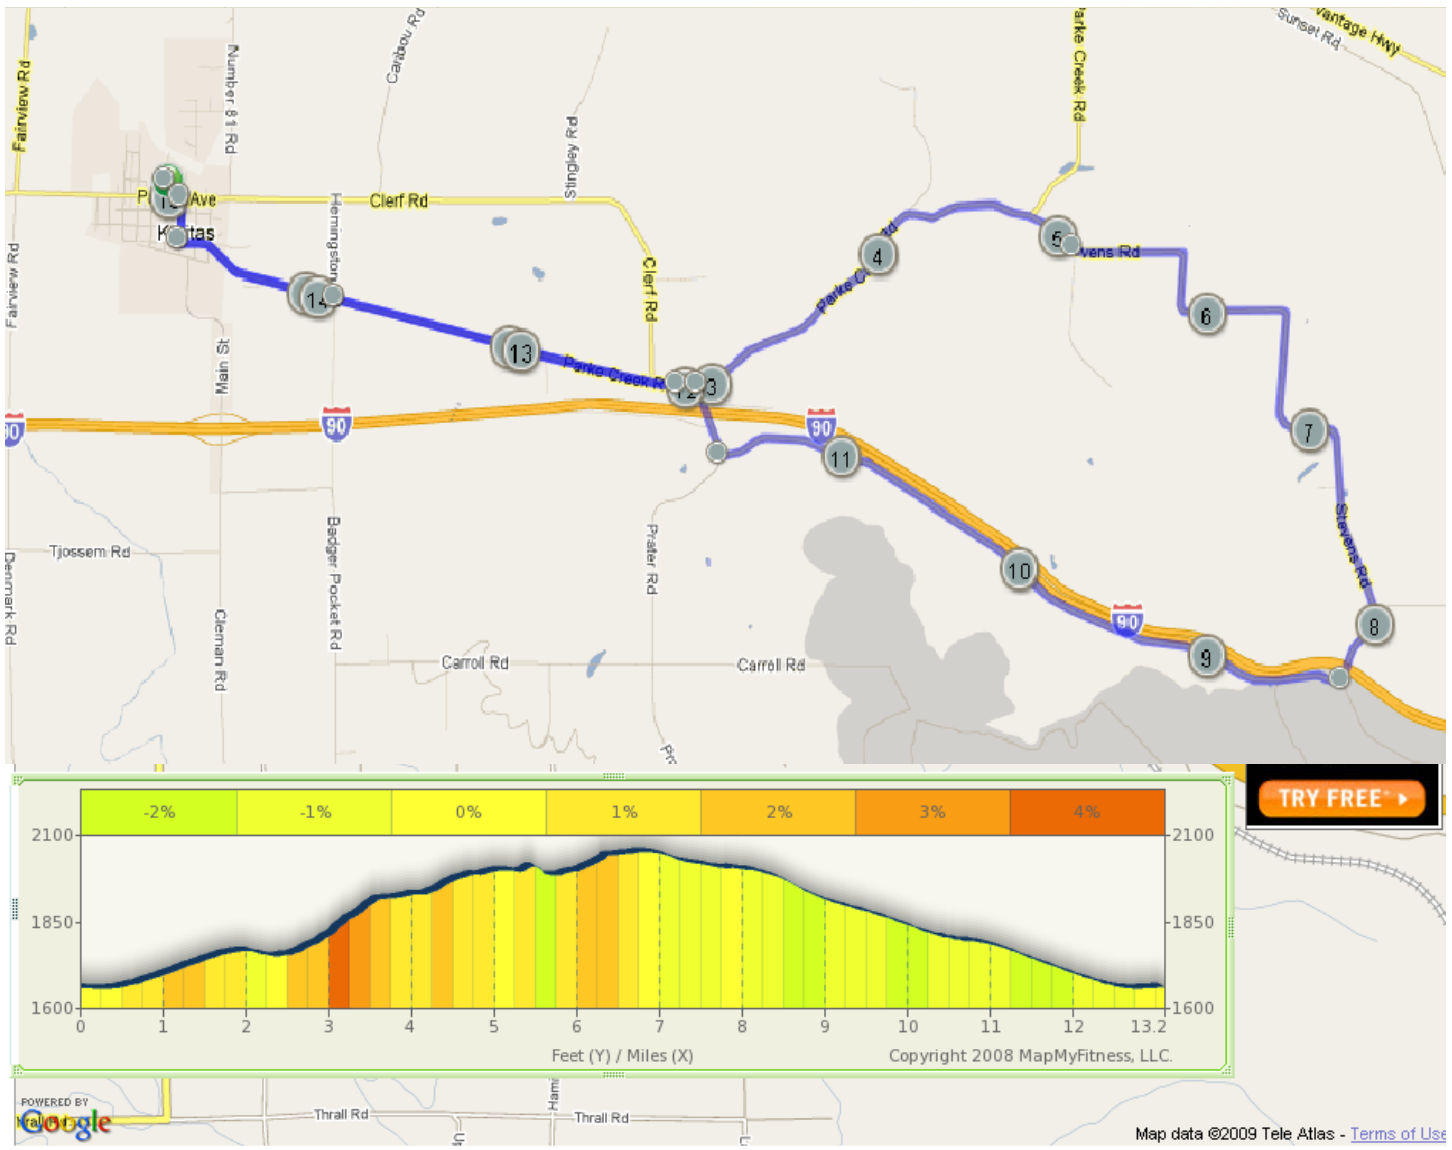

Time Trial Course

Mileage Approx. = 15.06