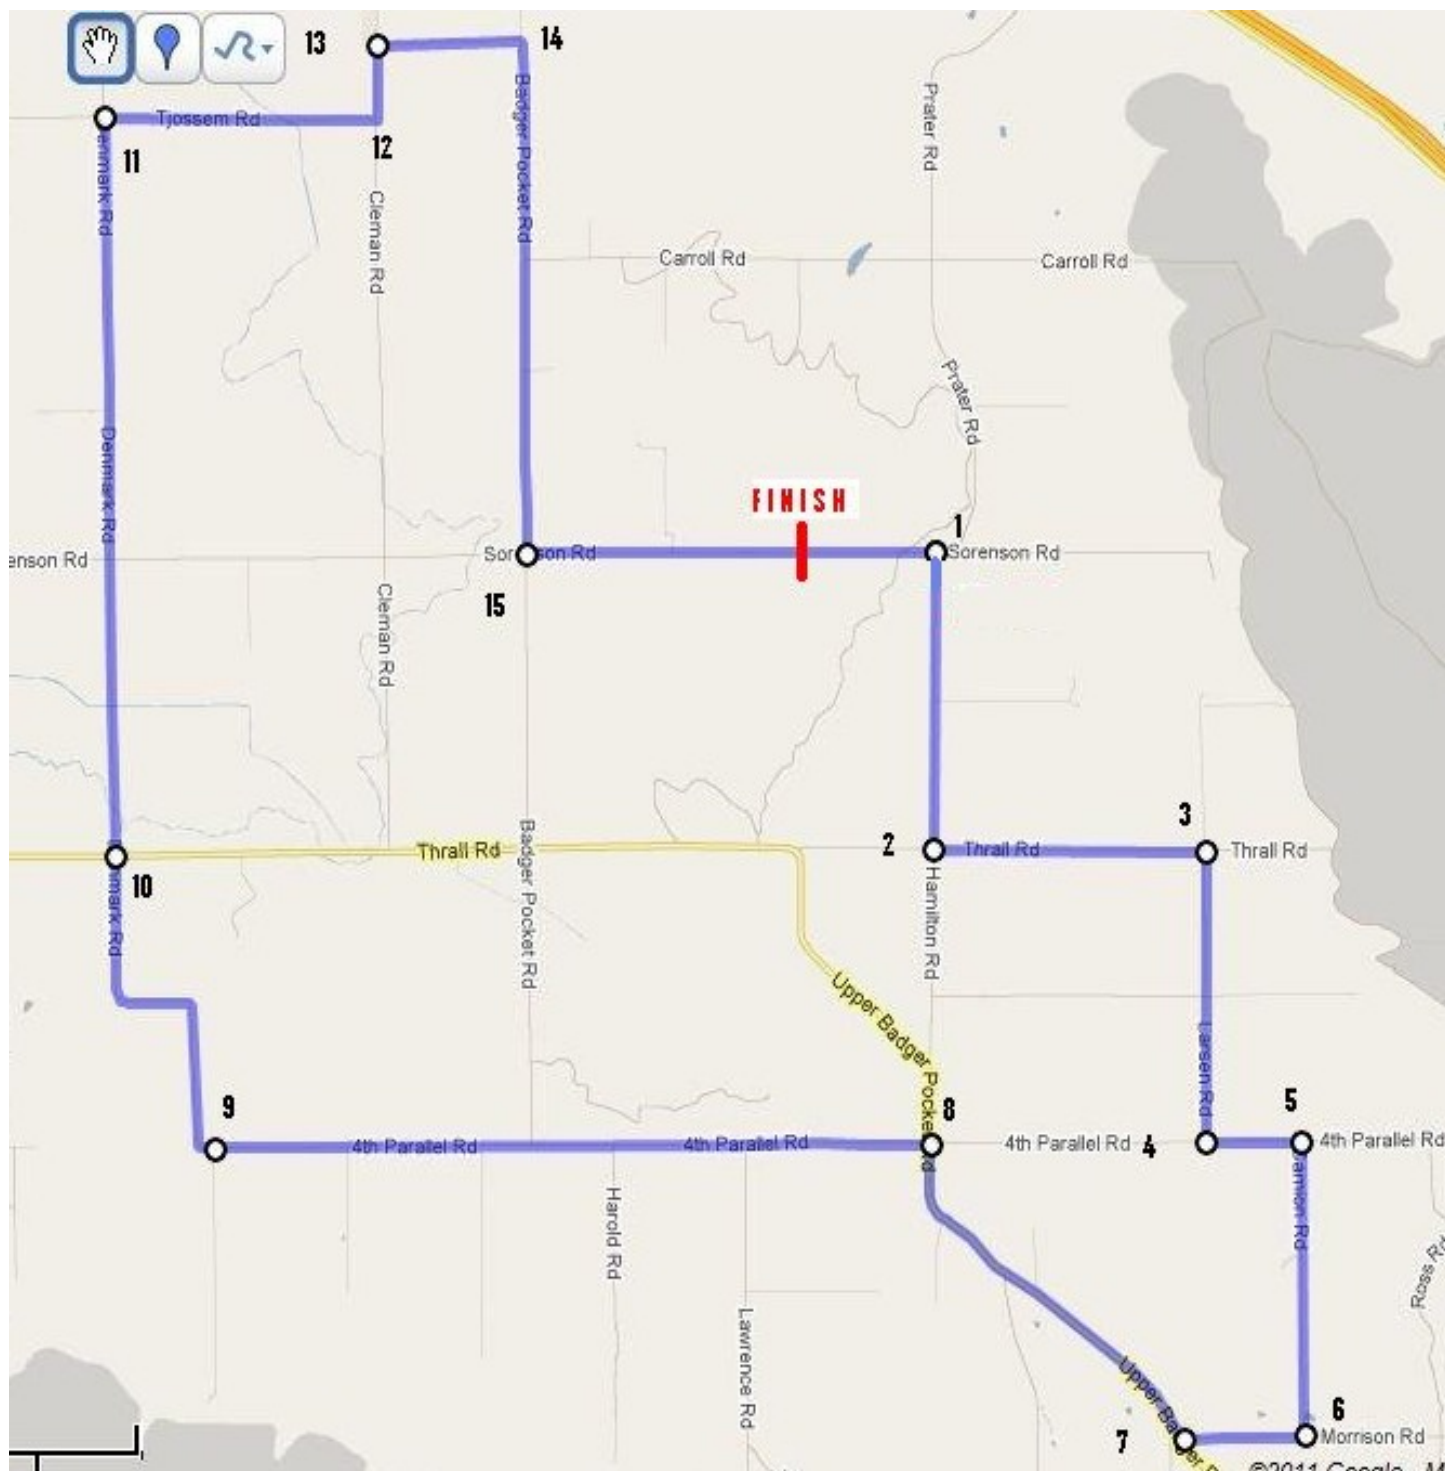

Road Race Loop

Road Race Loop

~24.9— Men's D/ Woman's C and B = 1 lap + roll out

~44.2— Men's B and C/ Woman's A = 2 laps + roll out

~63.5— Men's A = 3 laps + roll out