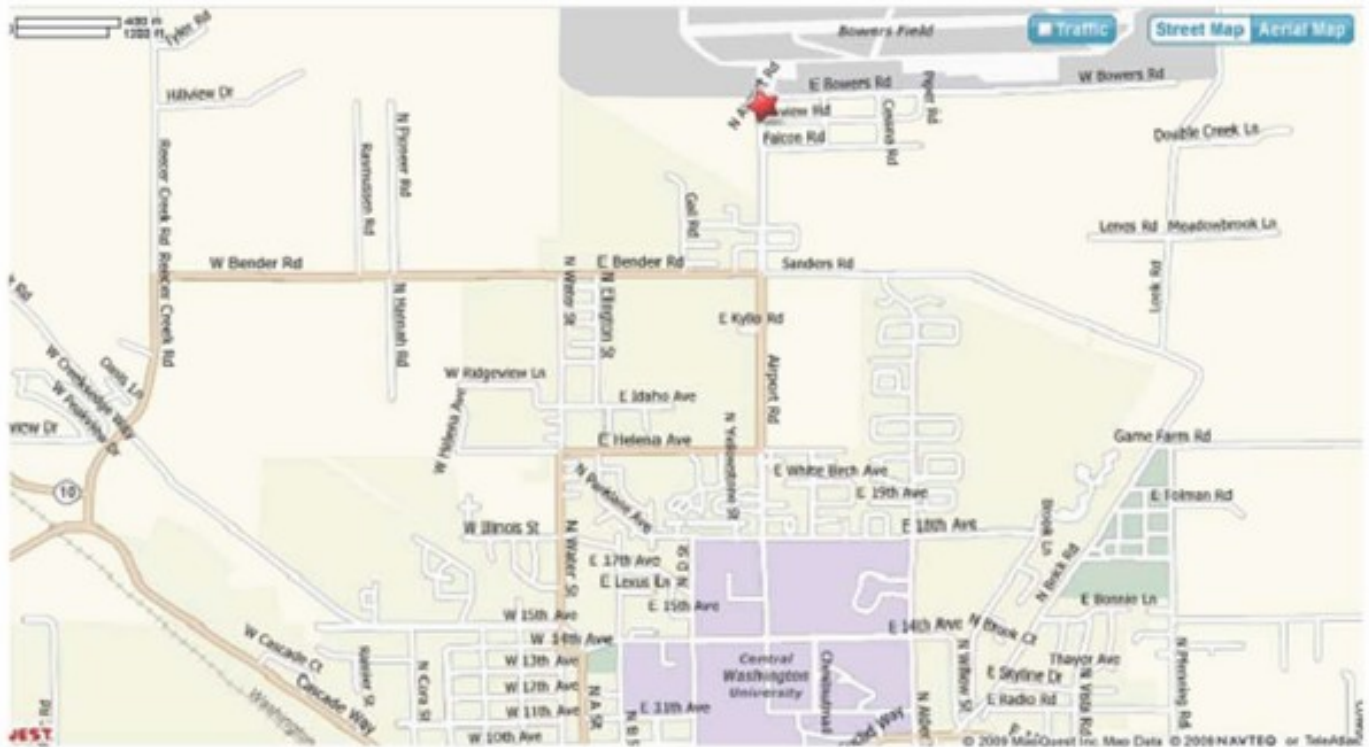

CWU Cycling Criterium Course

April 10, 2011:

- 8:00 AM: Men's D (25 Min.)
- 8:30 AM: Women's C (20 Min.)
- 9:00 AM: Men's C (30 Min.)
- 9:40 AM: Women's B (30 Min.)
- 10:20 AM: Men's B (40 Min.)
- 11:10 AM: Women's A (40 Min.)
- 12:00 PM: Men's A (50 Min.)

Staging Area Location:

3110 Airport Road (North of Campus)
Ellensburg, WA

Visit www.cwu.edu/~rec/sportclubs for more information on the race and maps of the courses

Event Sponsors: