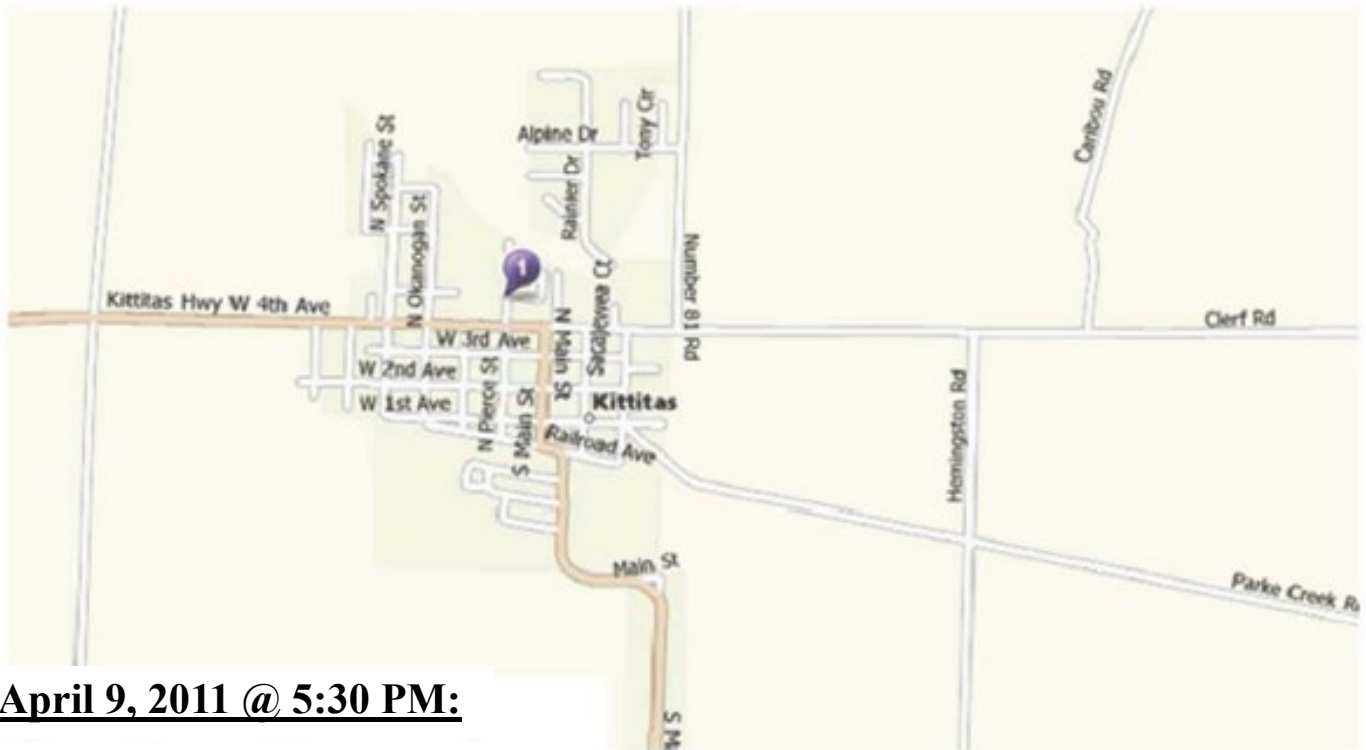

CWU Cycling Time Trial

April 9, 2011 @ 5:30 PM:

There will be 3 minutes between groups and 1 minute between teams. The order will be:

1. Women's C
2. Men's D
3. Women's B
4. Men's C
5. Men's B
6. Women's A
7. Men's A

Staging Area Location:

Kittitas Elementary School (Same as last year)
500 N. Pierce St., Kittitas, WA

Visit www.cwu.edu/~rec/sportclubs for more information on the race and maps of the courses

Event Sponsors:

NWCCC

Northwest Collegiate
Cycling Conference

UNIVERSITY RECREATION COLLEGIATE SPORT CLUBS
CENTRAL WASHINGTON UNIVERSITY

The ReCycle Bicycle Shop
Ellensburg, WA