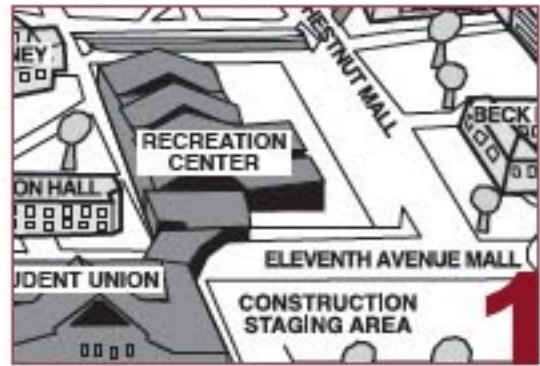

CWU RECREATION

Facilities Legend

-  Recreation Center
-  CWU Pool
-  Nicholson Pavilion
-  Rugby Pitch
-  Nicholson Multipurpose Fields
-  Soccer Complex
-  Community Fields

Directions to Nicholson Pavilion From SeaTac Airport:

Follow signs to I-405 (Renton-Bellevue).
 Take I-405 North 11 miles to I-90.
 Follow I-90 East 100 miles to the second Ellensburg Exit.
 Turn left and stay on Main Street.
 Turn right on East University Way.
 Turn left on D. Street and proceed to 14th Ave.
 Turn right on 14th Ave.
 Follow 14th Ave. until you see Nicholson on your left.
 The best location to park is in front of Nicholson Pavilion.