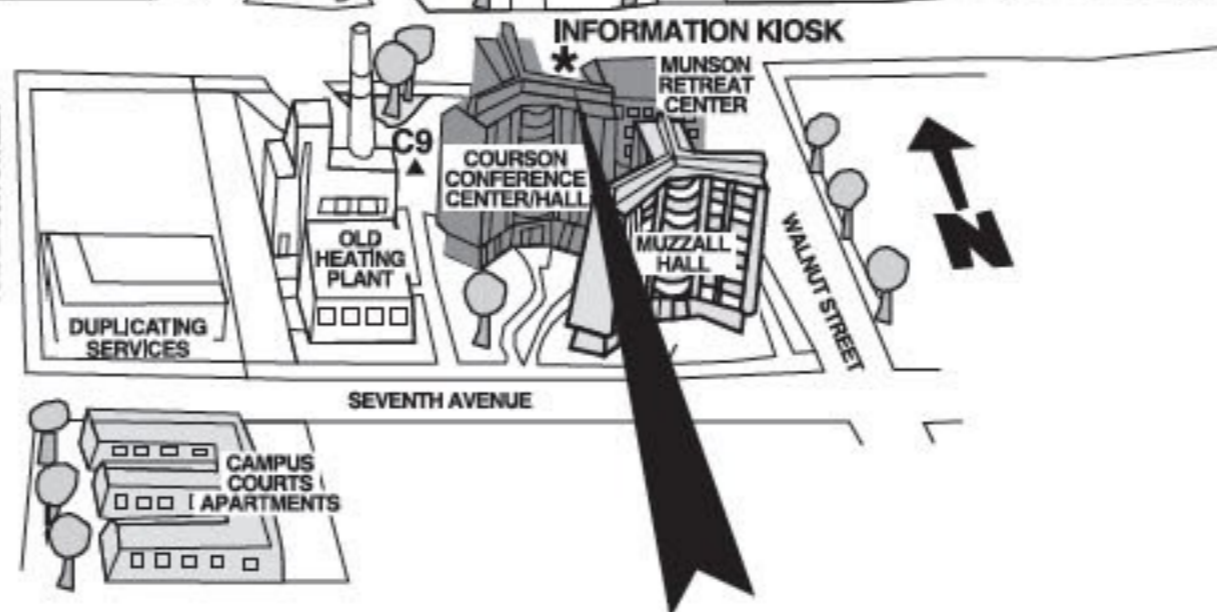

CWU RECREATION

Facilities Legend

-  Recreation Center
-  CWU Pool
-  Nicholson Pavilion
-  Rugby Pitch
-  Nicholson Multipurpose Fields
-  Soccer Complex
-  Community Fields

Directions to Nicholson Pavilion From SeaTac Airport:

Follow signs to I-405 (Renton-Bellevue).
 Take I-405 North 11 miles to I-90.
 Follow I-90 East 100 miles to the second Ellensburg Exit.
 Turn left and stay on Main Street.
 Turn right on East University Way.
 Turn left on D. Street and proceed to 14th Ave.
 Turn right on 14th Ave.
 Follow 14th Ave. until you see Nicholson on your left.
 The best location to park is in front of Nicholson Pavilion.

From the East:

Take the first Ellensburg Exit.
 Turn Right and stay on Main Street.
 Turn right on University Way.
 Proceed to D St.
 Take a left on D St.
 Proceed to 14th Ave and take a left.
 Follow 14th Ave. until you see Nicholson on your left.

PARKING-INFORMATION KIOSK

-  Administrative buildings
-  Apartments
-  Residence halls
-  Dining halls
-  Courson Conference Center/Residence Hall
-  Visitor Parking
-  New SUB/REC
-  DAILY PARKING PERMIT DISPENSERS