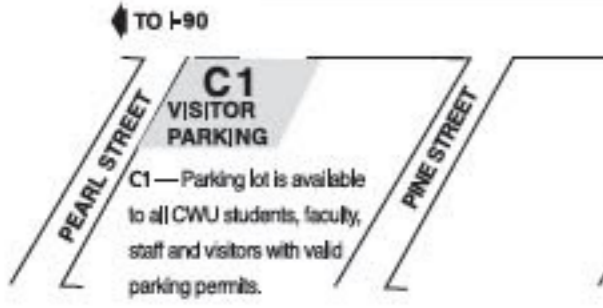

CWU RECREATION

Facilities Legend

-  Recreation Center
-  CWU Pool
-  Nicholson Pavilion
-  Rugby Pitch
-  Nicholson Multipurpose Fields
-  Soccer Complex
-  Community Fields

Directions to Nicholson Pavilion From SeaTac Airport:

Follow signs to I-405 (Renton-Bellevue).
 Take I-405 North 11 miles to I-90.
 Follow I-90 East 100 miles to the second Ellensburg Exit.
 Turn left and stay on Main Street.
 Turn right on East University Way.
 Turn left on D. Street and proceed to 14th Ave.
 Turn right on 14th Ave.
 Follow 14th Ave. until you see Nicholson on your left.
 The best location to park is in front of Nicholson Pavilion.

From the East:

Take the first Ellensburg Exit.
 Turn Right and stay on Main Street.
 Turn right on University Way.
 Proceed to D St.
 Take a left on D St.
 Proceed to 14th Ave and take a left.
 Follow 14th Ave. until you see Nicholson on your left.