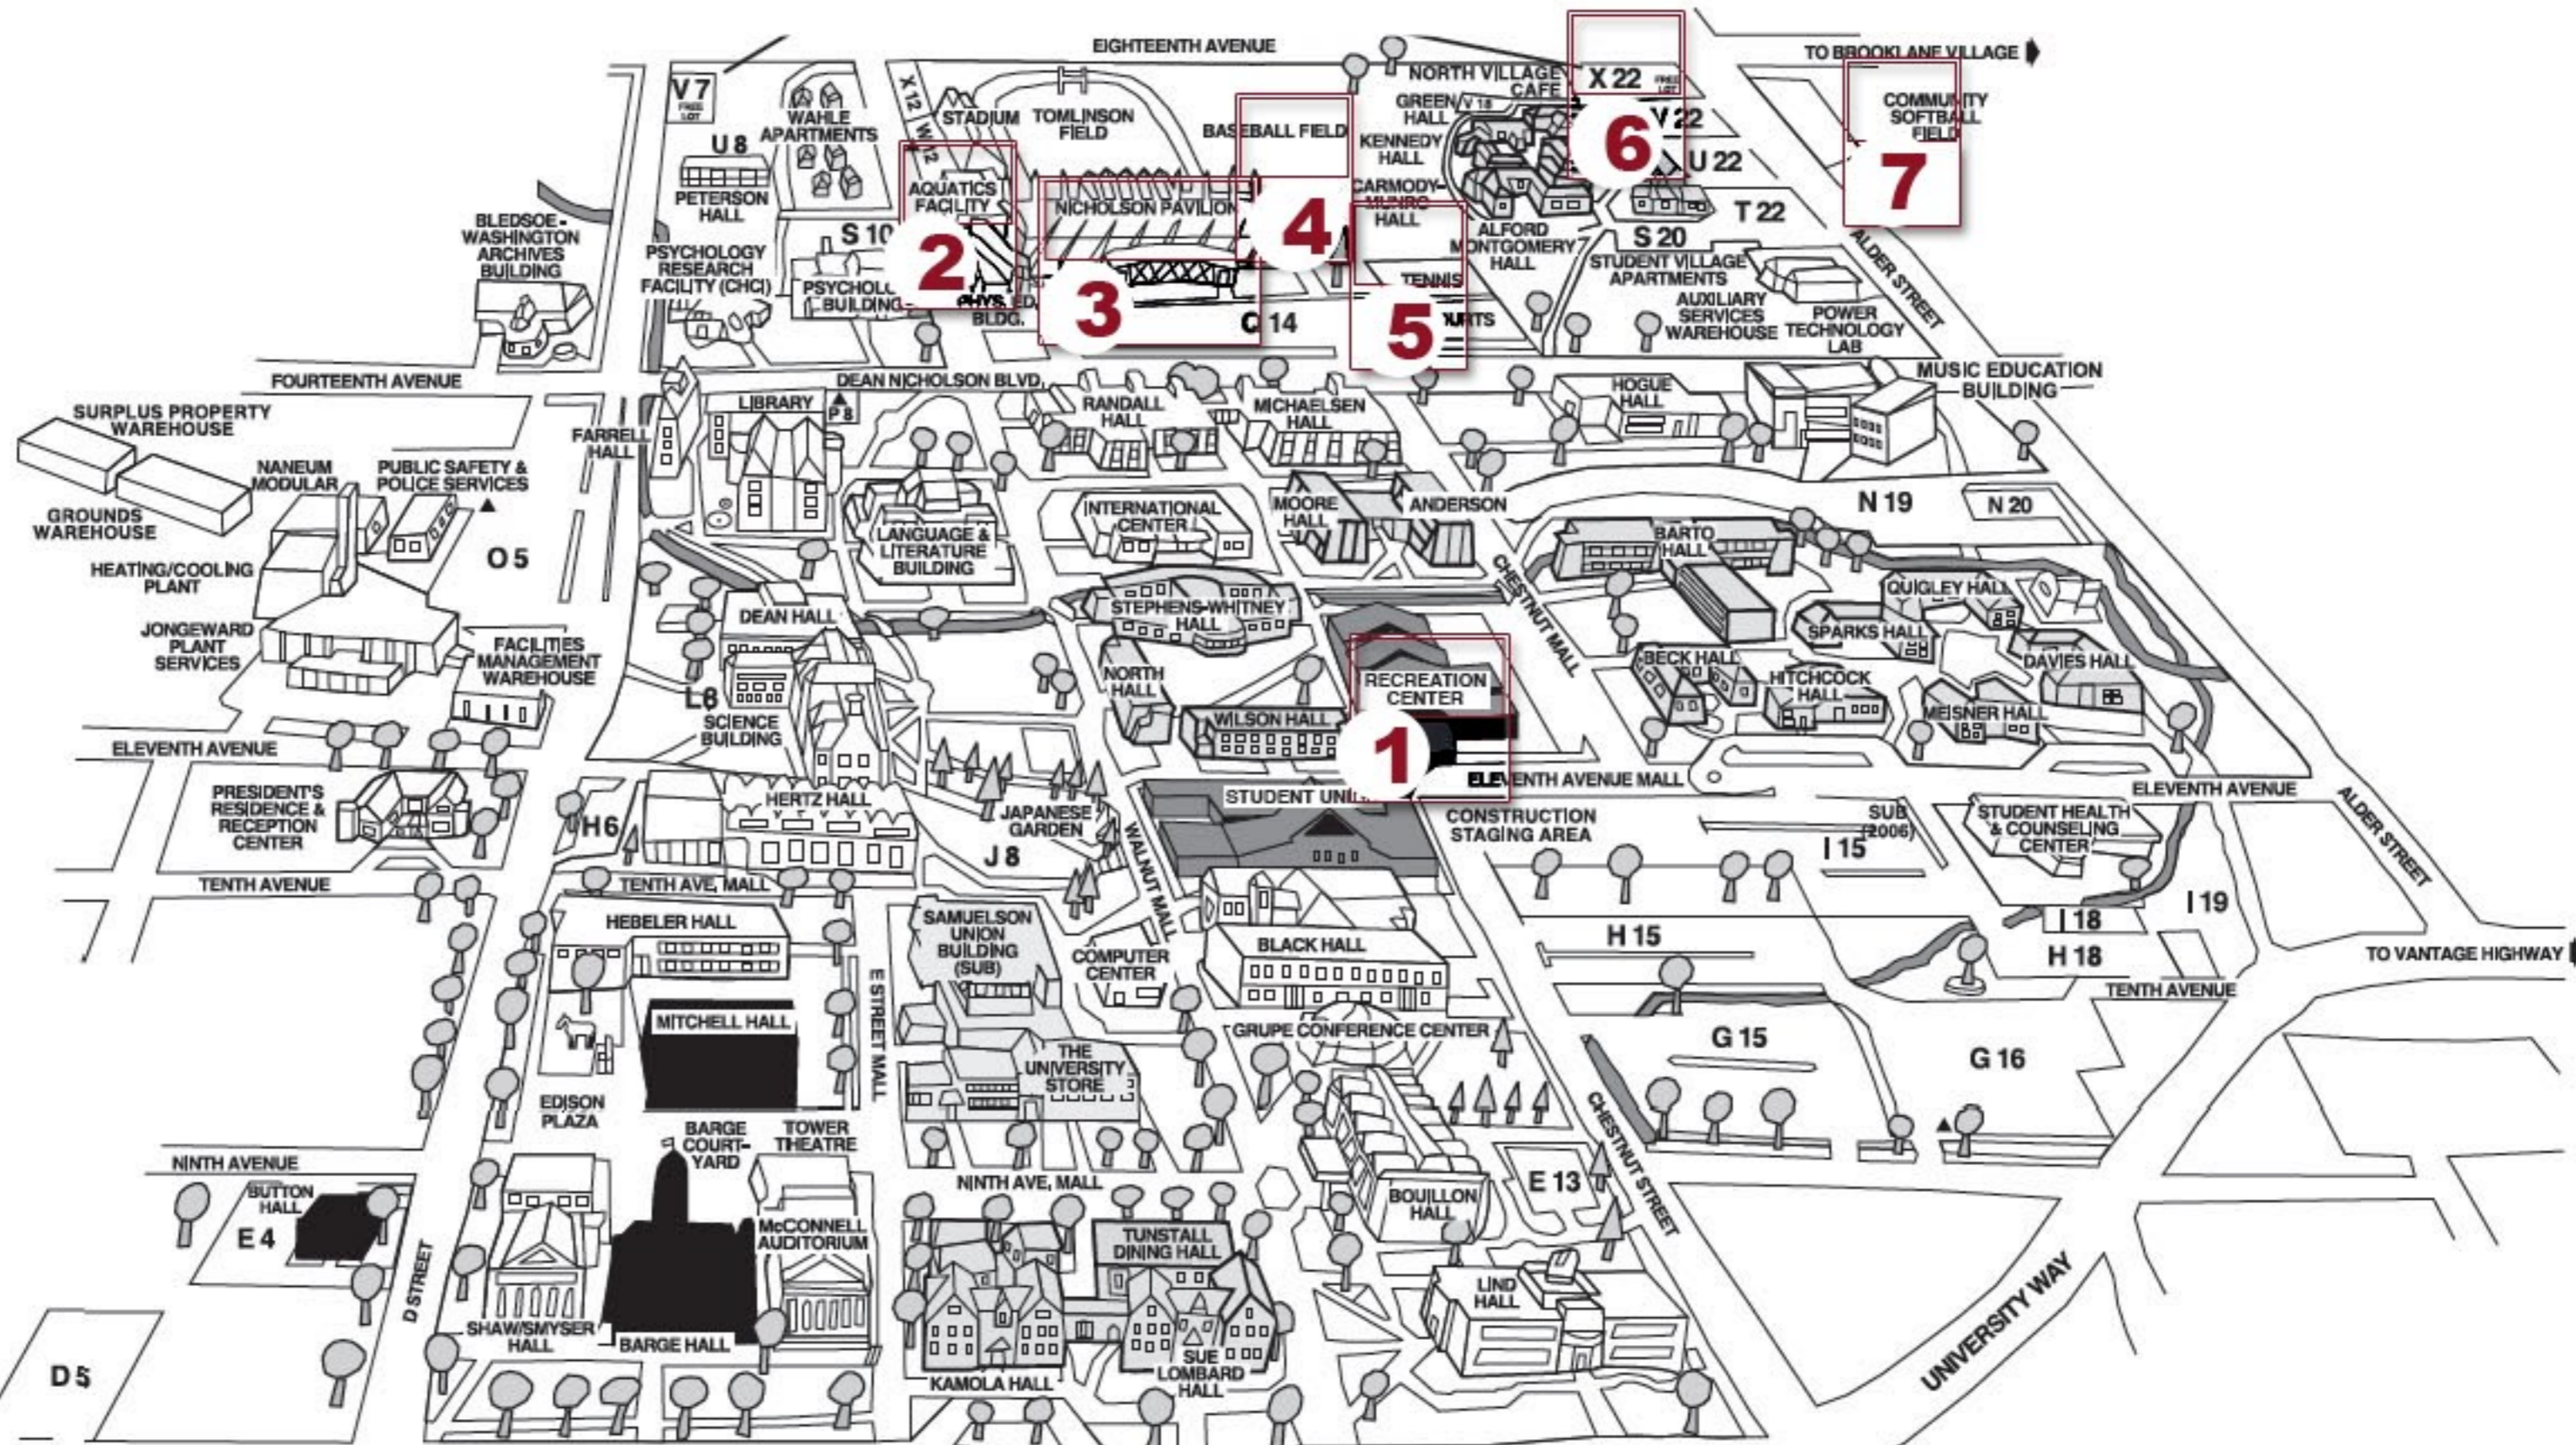

CWU RECREATION

Facilities Legend

-  Recreation Center
-  CWU Pool
-  Nicholson Pavilion
-  Rugby Pitch
-  Nicholson Multipurpose Fields
-  Soccer Complex
-  Community Fields

Directions to Nicholson Pavilion From SeaTac Airport:

Follow signs to I-405 (Renton-Bellevue).
 Take I-405 North 11 miles to I-90.
 Follow I-90 East 100 miles to the second Ellensburg Exit.
 Turn left and stay on Main Street.
 Turn right on East University Way.
 Turn left on D. Street and proceed to 14th Ave.
 Turn right on 14th Ave.
 Follow 14th Ave. until you see Nicholson on your left.
 The best location to park is in front of Nicholson Pavilion.

From the East:

Take the first Ellensburg Exit.
 Turn Right and stay on Main Street.
 Turn right on University Way.
 Proceed to D St.
 Take a left on D St.
 Proceed to 14th Ave and take a left.
 Follow 14th Ave. until you see Nicholson on your left.

PARKING-INFORMATION KIOSK

-  Administrative buildings
-  Apartments
-  Residence halls
-  Dining halls
-  Courson Conference Center/Residence Hall
-  Visitor Parking
-  New SUB/REC
-  DAILY PARKING PERMIT DISPENSERS