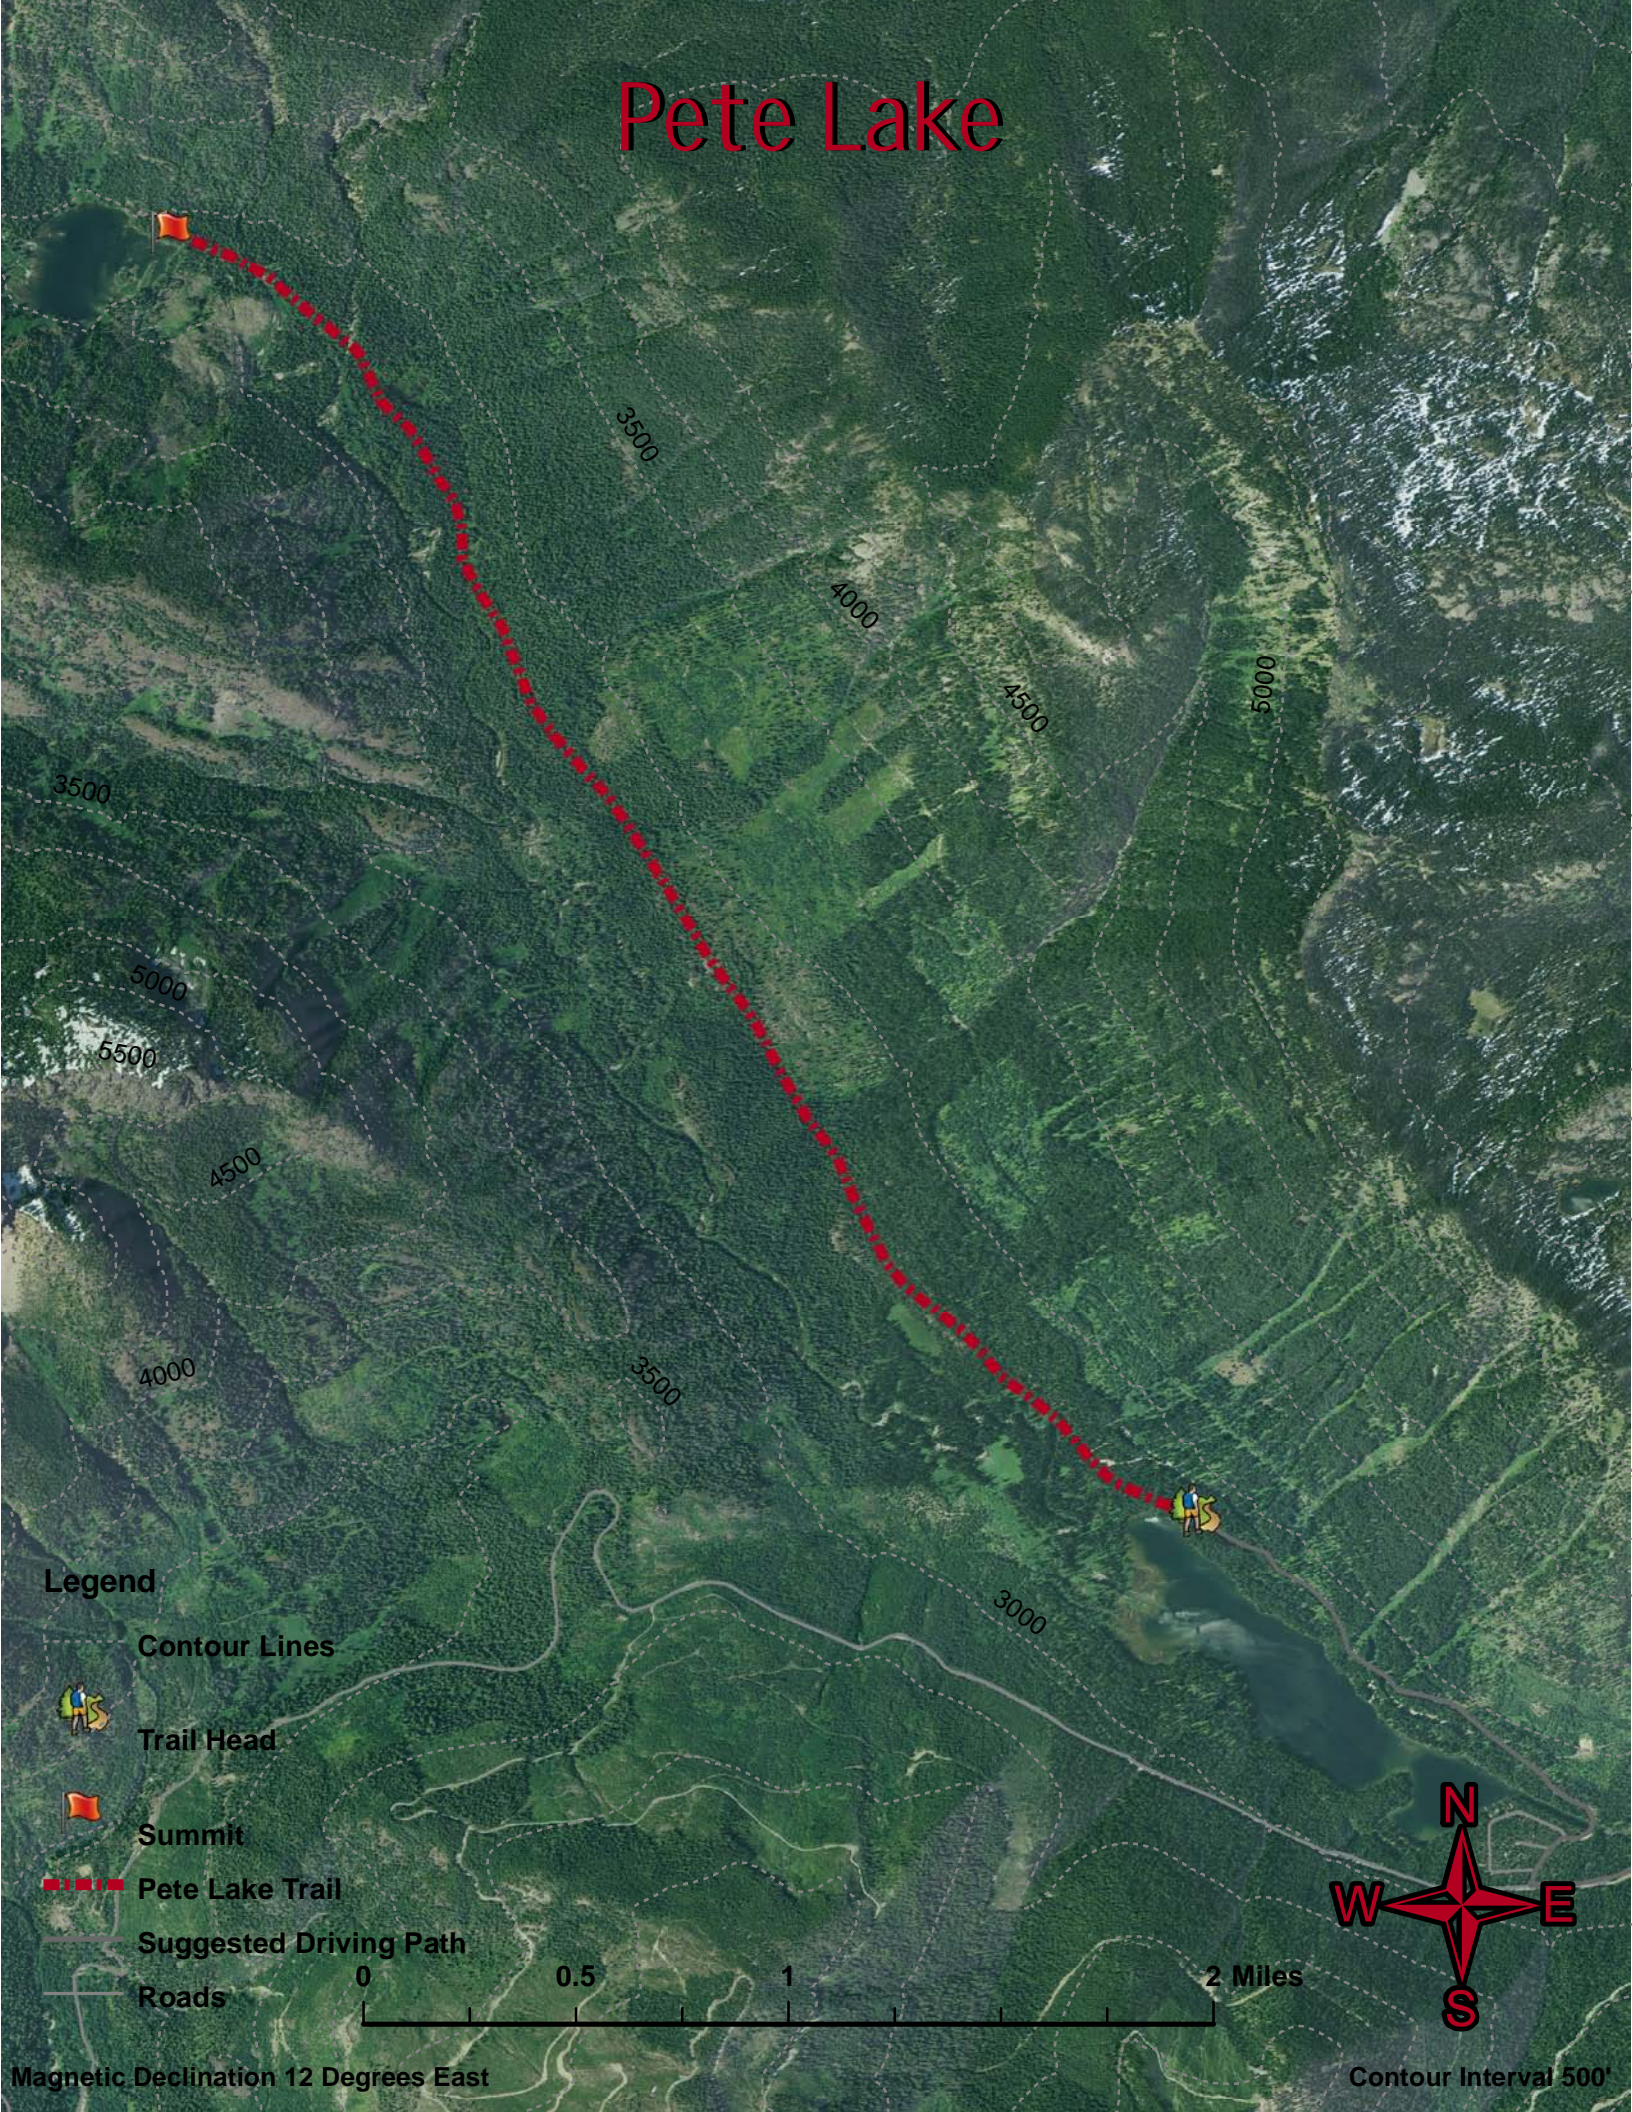

# Pete Lake

## Legend

- Contour Lines
- Trail Head
- Summit
- Pete Lake Trail
- Suggested Driving Path
- Roads

Magnetic Declination 12 Degrees East

Contour Interval 500'