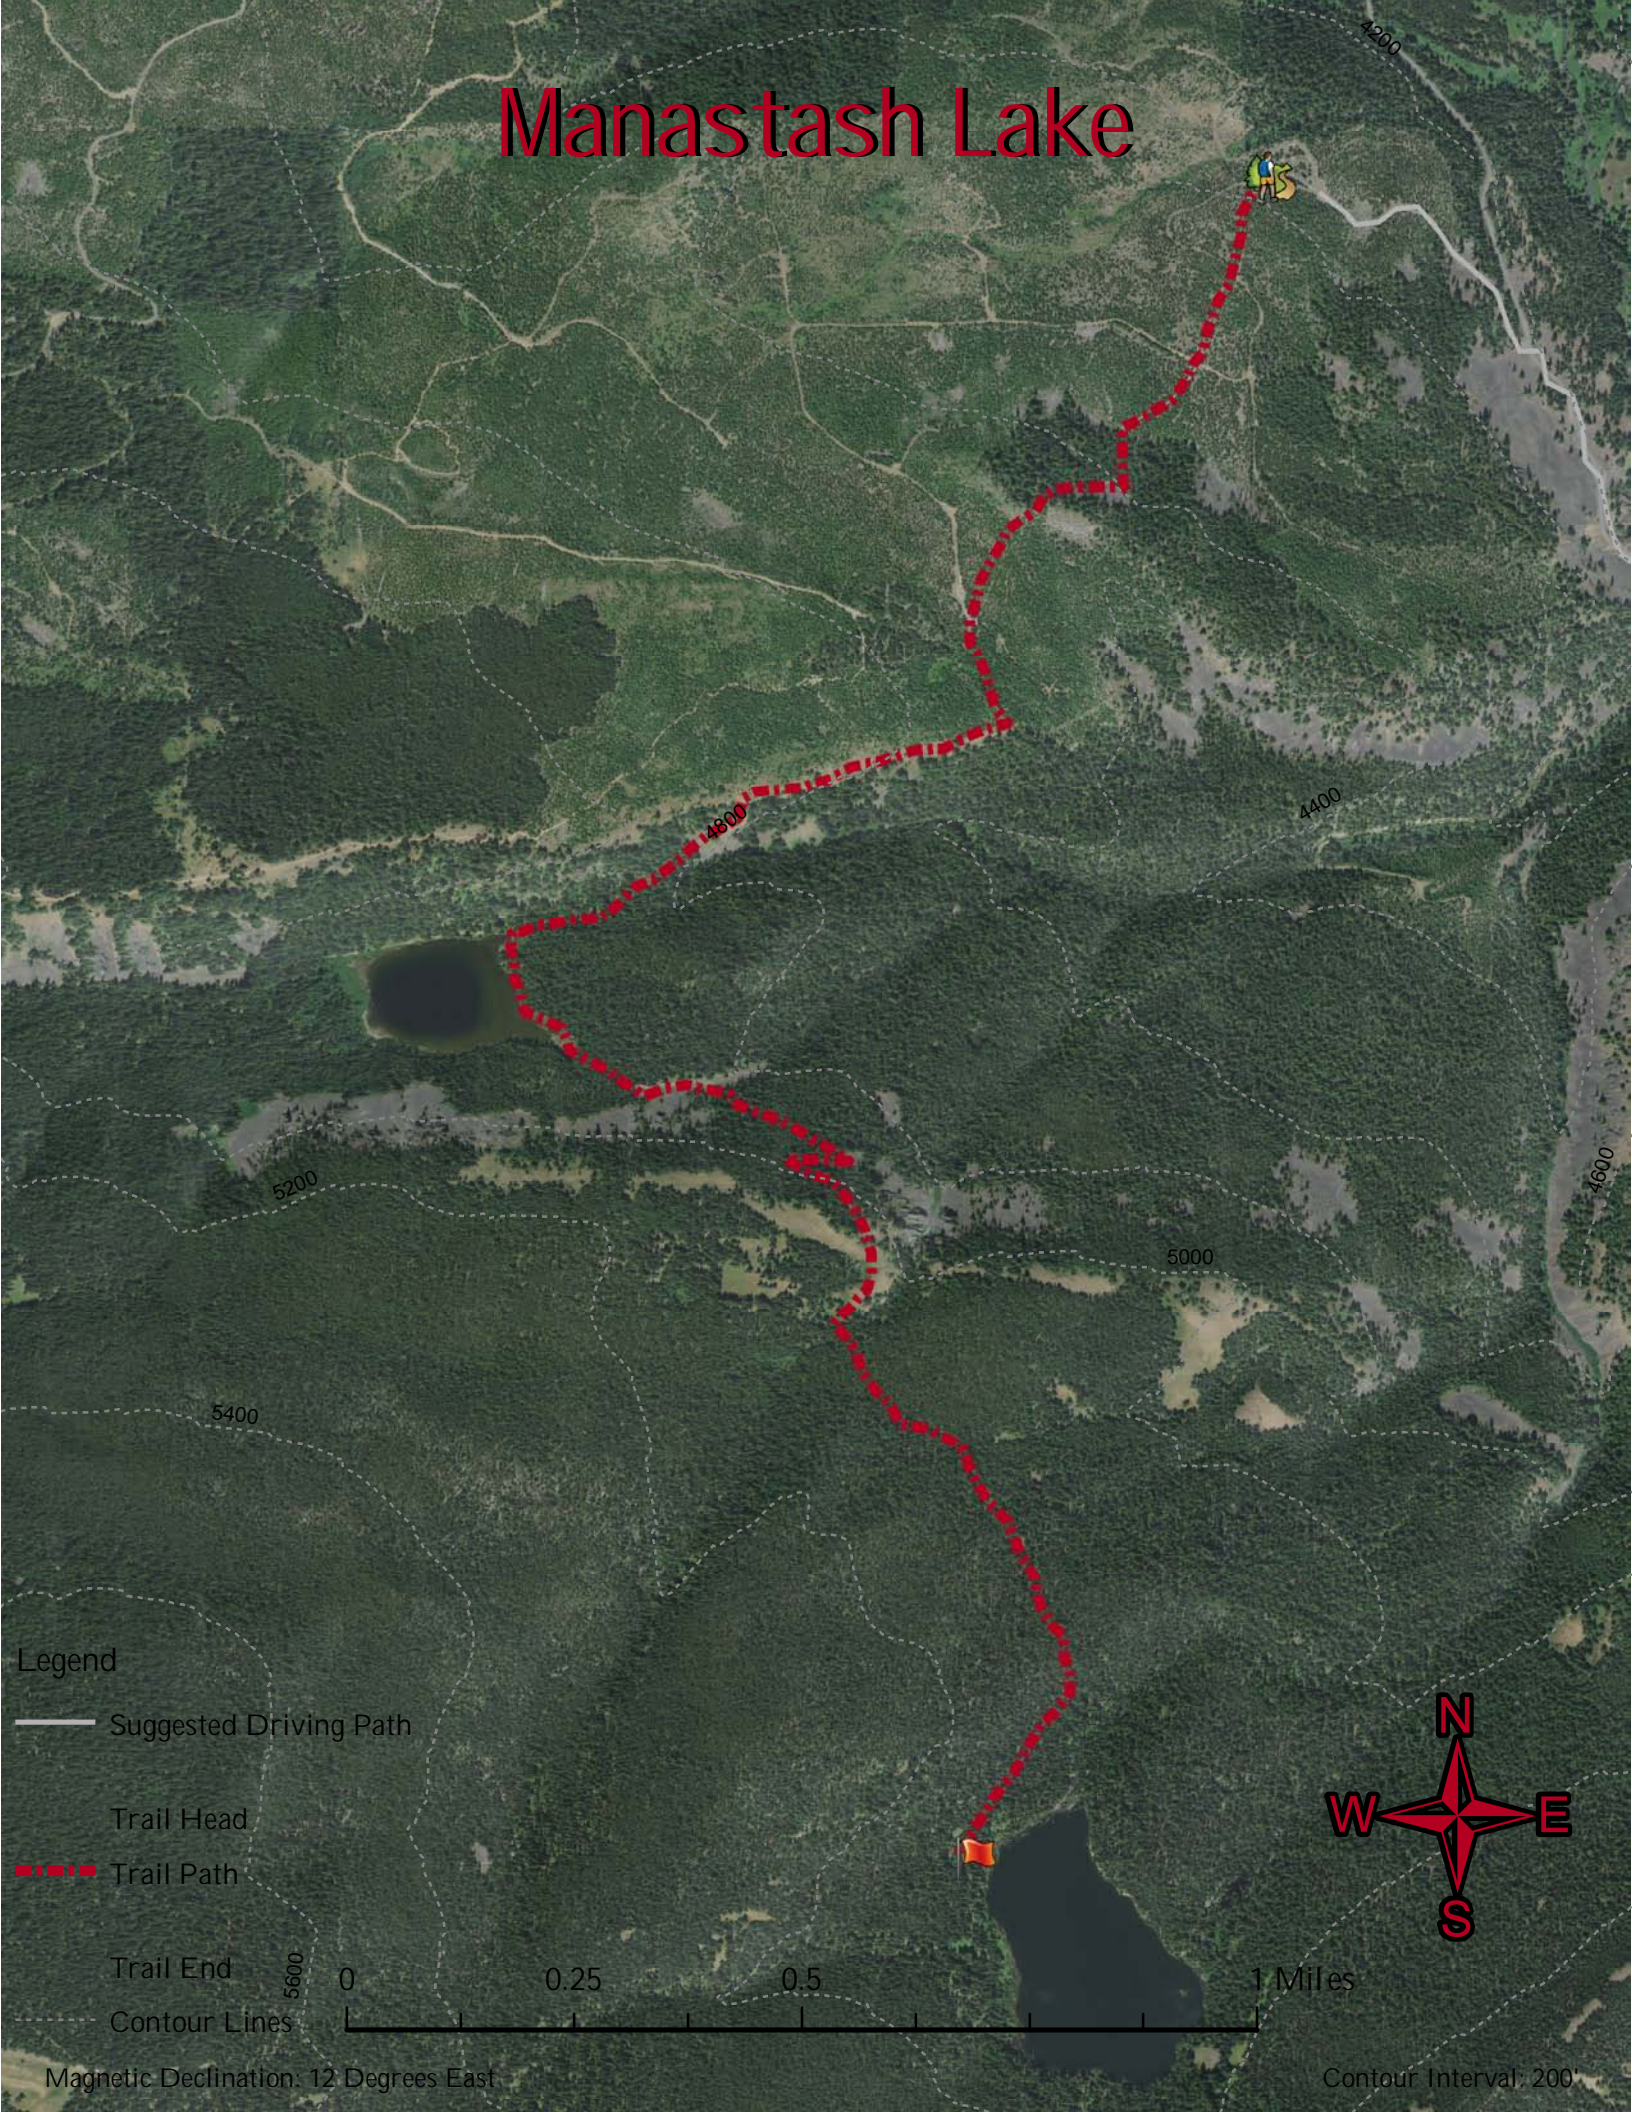

# Manastash Lake

- Legend
- Suggested Driving Path
  - Trail Head
  - Trail Path
  - Trail End
  - Contour Lines

Magnetic Declination: 12 Degrees East

Contour Interval: 200'