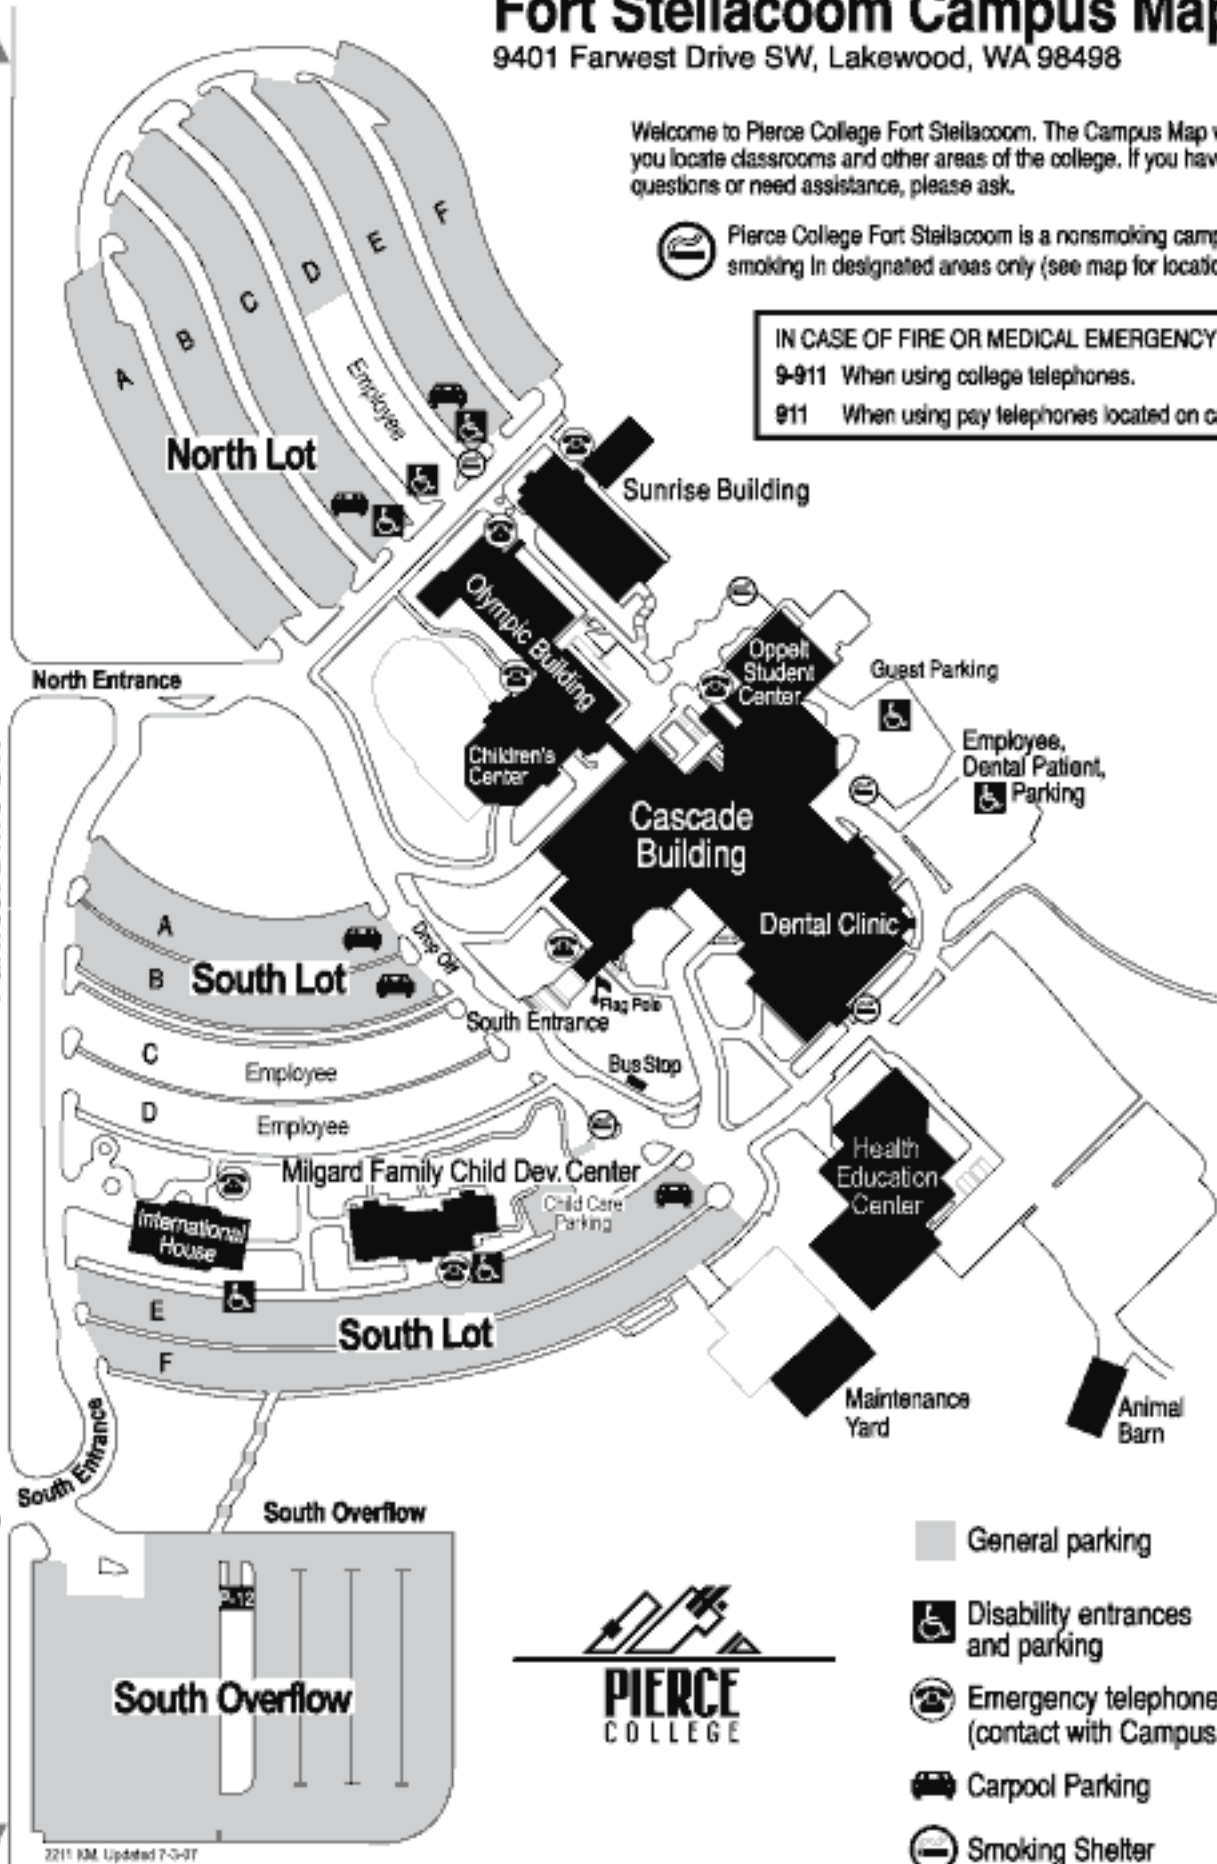

Fort Steilacoom Campus Map

9401 Farwest Drive SW, Lakewood, WA 98498

Welcome to Pierce College Fort Steilacoom. The Campus Map will help you locate classrooms and other areas of the college. If you have questions or need assistance, please ask.

Pierce College Fort Steilacoom is a nonsmoking campus with smoking in designated areas only (see map for locations).

IN CASE OF FIRE OR MEDICAL EMERGENCY CALL:

9-911 When using college telephones.

911 When using pay telephones located on campus

To I-5 via Steilacoom Blvd.

Farwest Drive SW

To I-5 via Washington Blvd.

- General parking
- Disability entrances and parking
- Emergency telephones (contact with Campus Safety)
- Carpool Parking
- Smoking Shelter