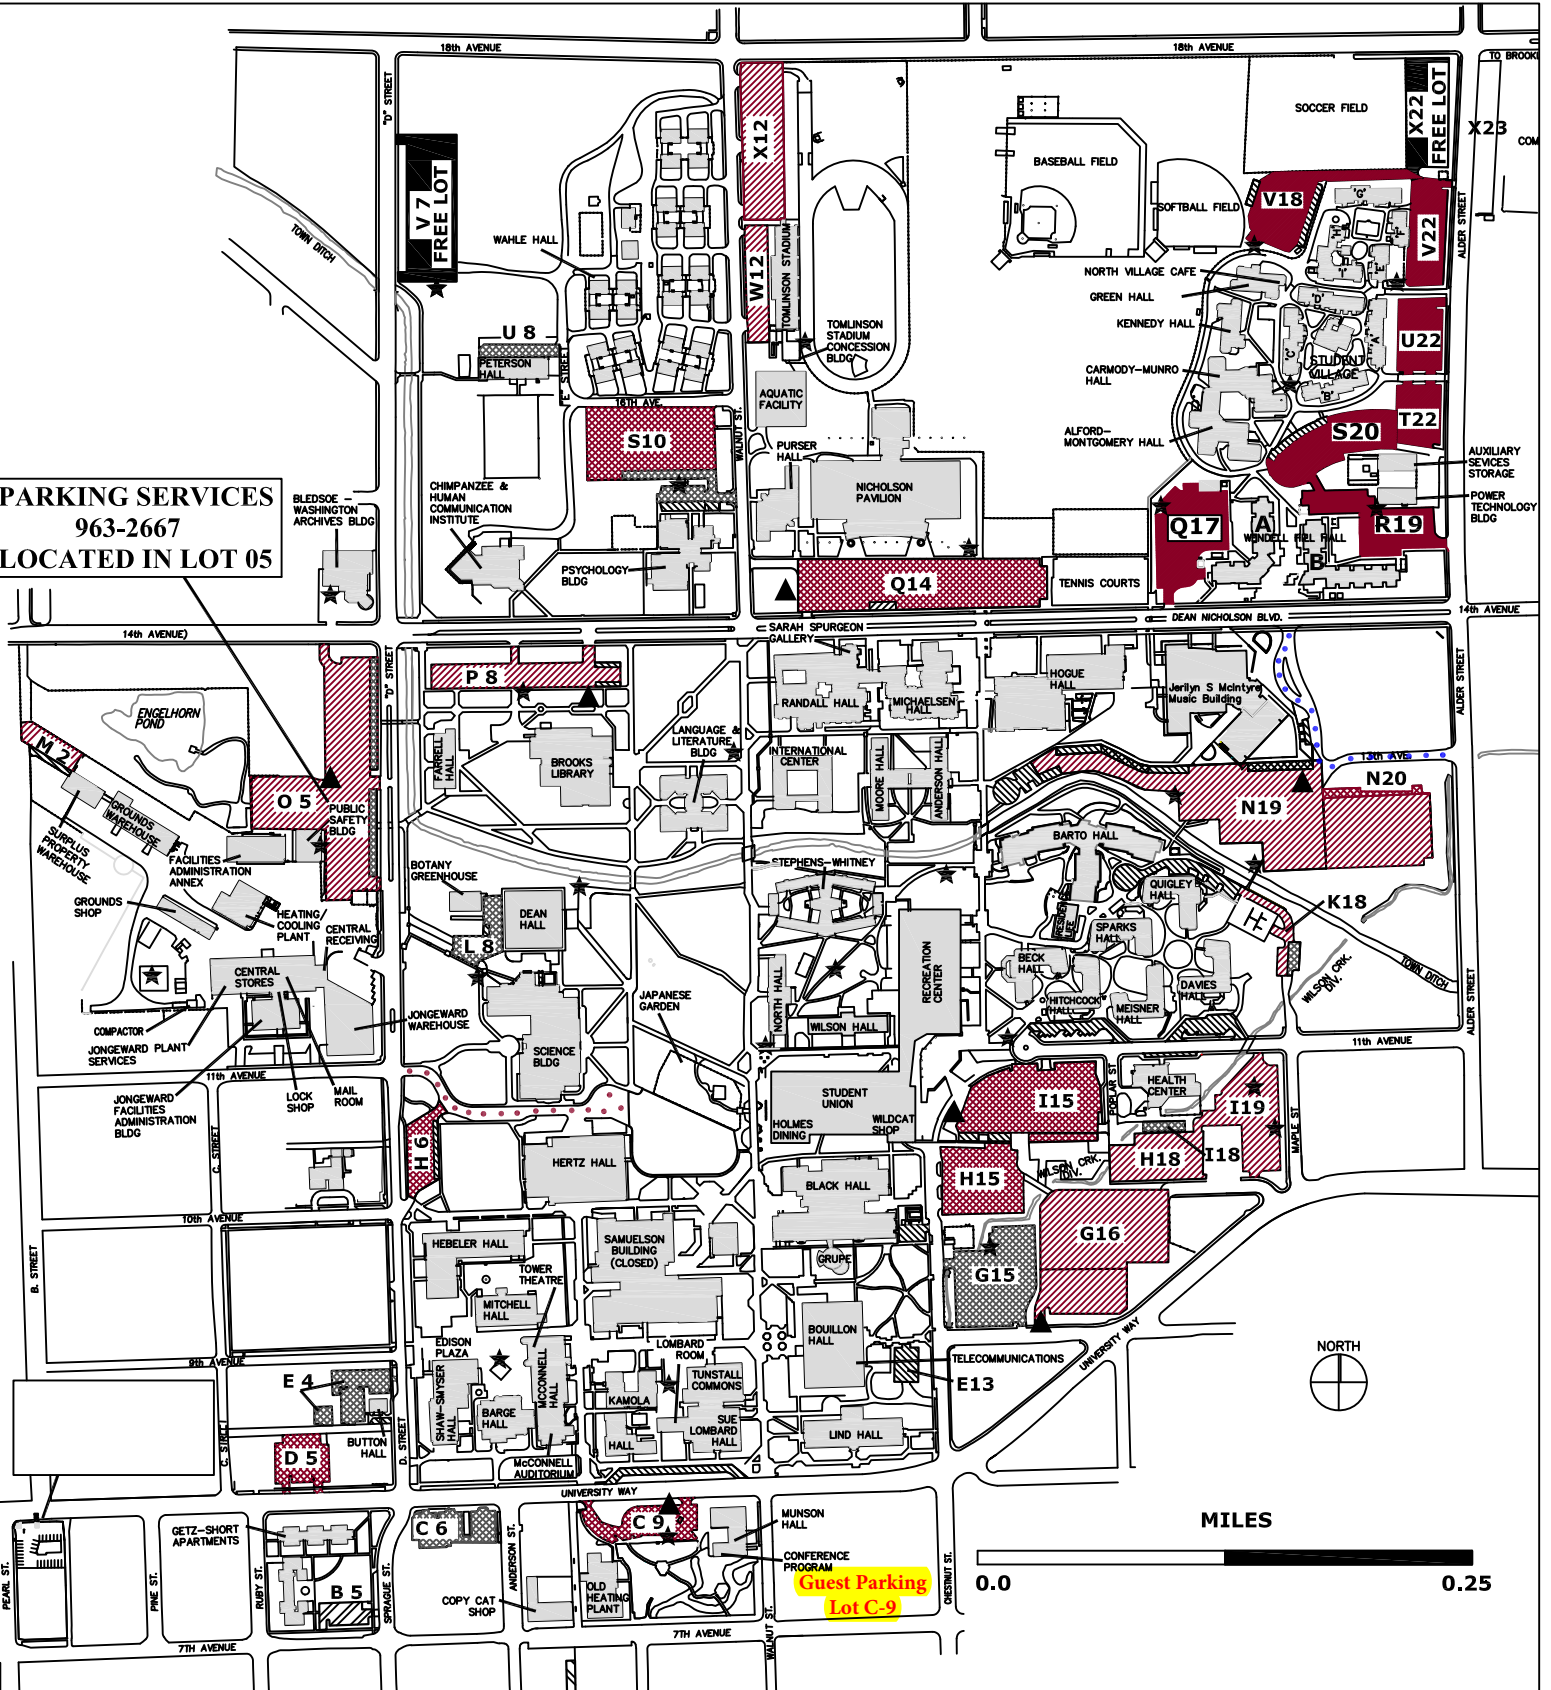

PARKING SERVICES
963-2667
LOCATED IN LOT 05

LEGEND

CWU CAMPUS PARKING LOTS

(CURRENT ONLY AT TIME OF PRINTING. REVISED 09/13)

- GENERAL CAMPUS PARKING (24 HOUR)
- GENERAL CAMPUS NON OVERNIGHT PARKING (2 A.M. - 6 A.M.)
- GENERAL OR STUDENT VILLAGE APZ (24 HR)
- FREE PARKING LOTS
- ON-CAMPUS RESIDENT PARKING

- FACULTY/STAFF PARKING LOTS
- TIMED & RESERVED PARKING LOTS
- CLOSED TO VEHICULAR TRAFFIC
- BLUE-LITE/EMERGENCY PHONE
- DAILY PARKING PERMIT SALES DISPENSER
DISPENSERS ARE LOCATED IN LOTS: C9, G16, O5, P8, N19, Q14, I15

BUS DROP OFF ROUTE