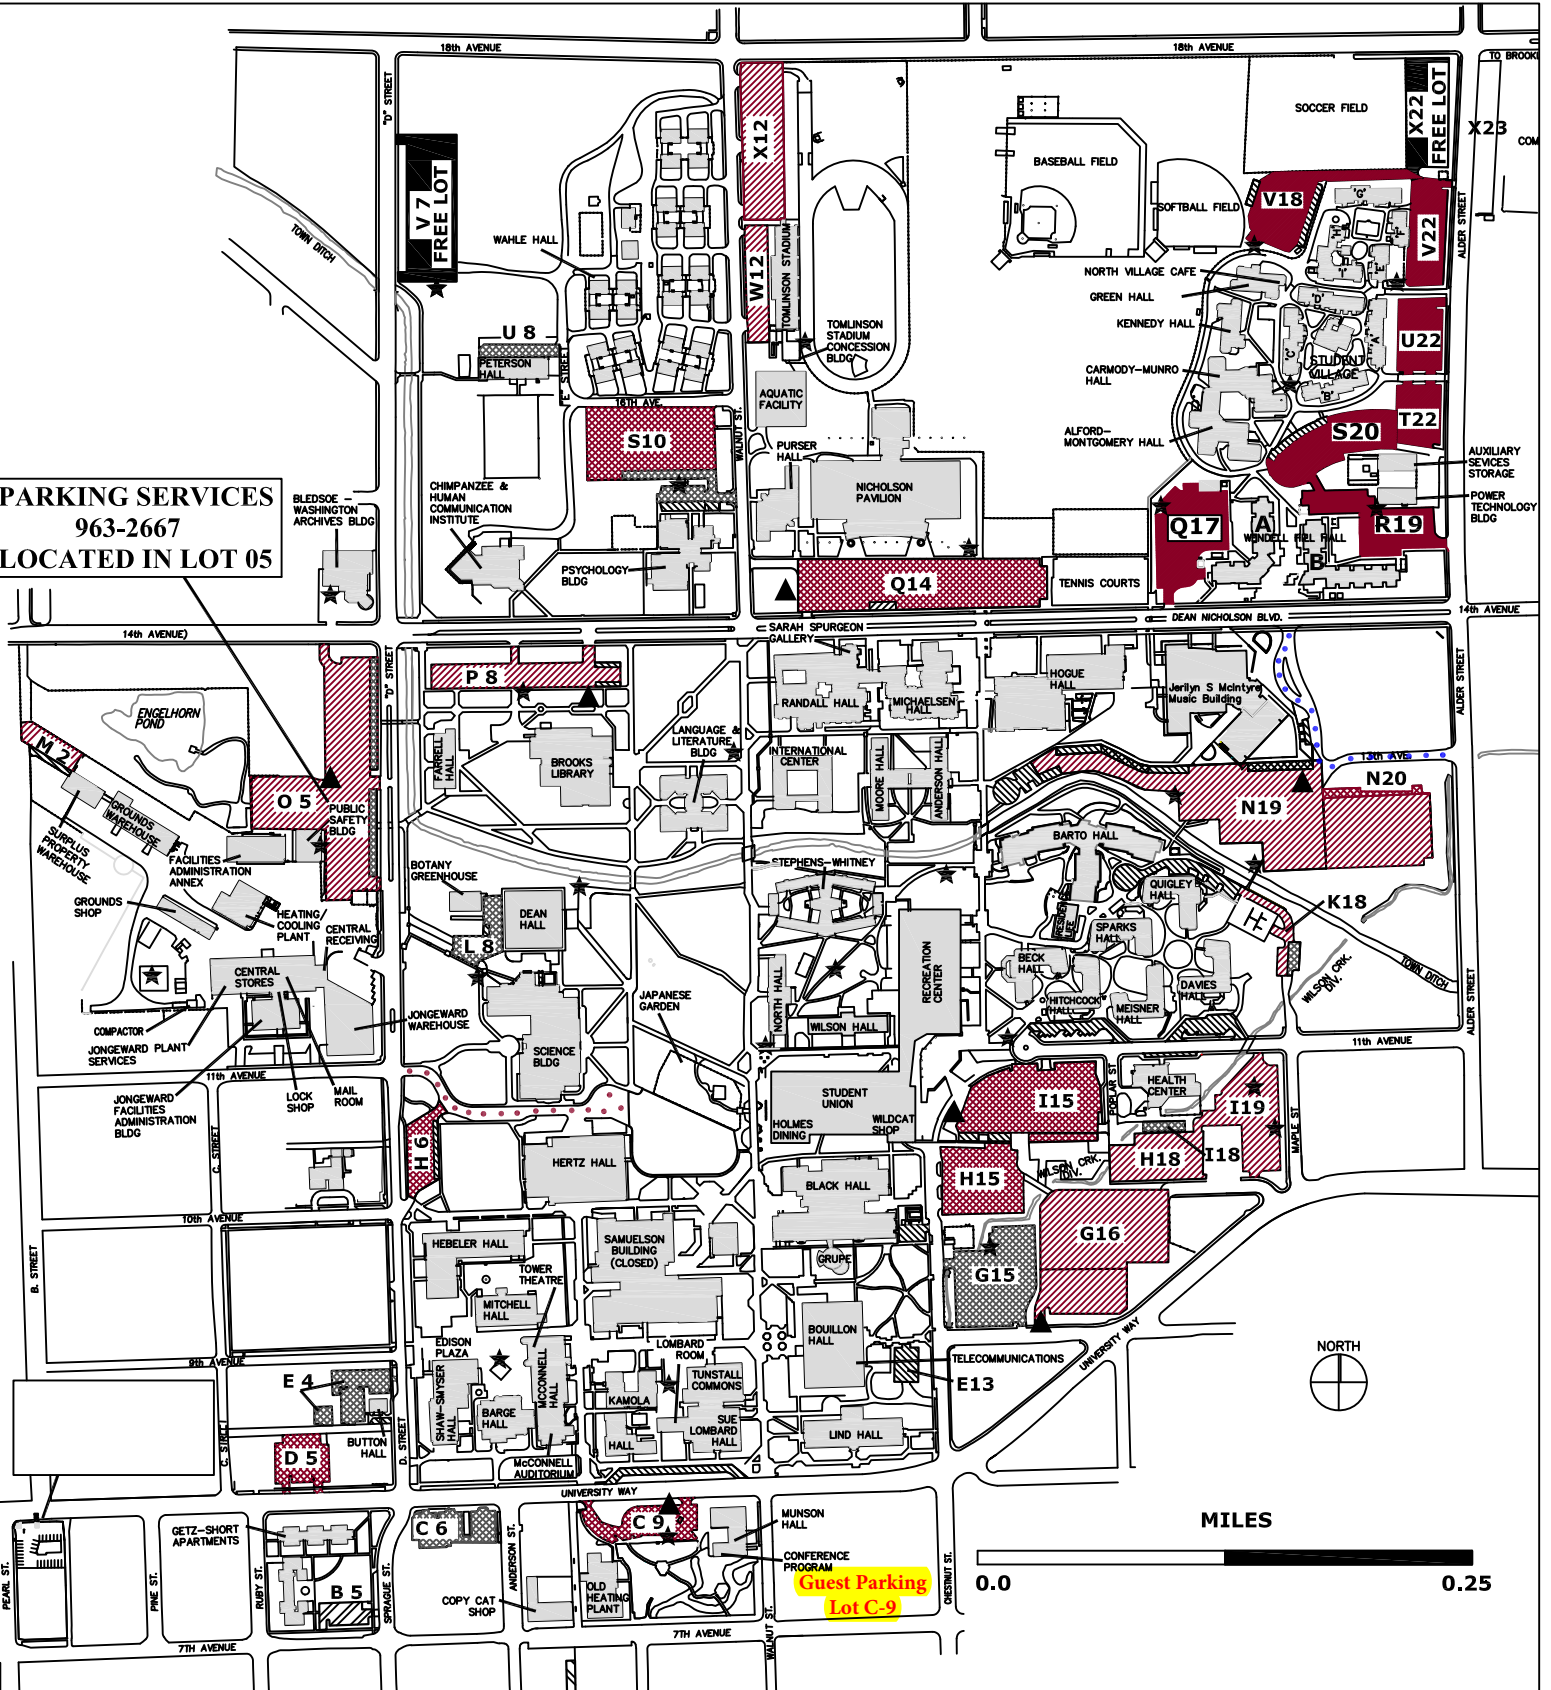

PARKING SERVICES
963-2667
LOCATED IN LOT 05

LEGEND

CWU CAMPUS PARKING LOTS

(CURRENT ONLY AT TIME OF PRINTING. REVISED 09/13)

- GENERAL CAMPUS PARKING (24 HOUR)
- GENERAL CAMPUS NON OVERNIGHT PARKING (2 A.M. - 6 A.M.)
- GENERAL OR STUDENT VILLAGE APZ (24 HR)
- FREE PARKING LOTS
- ON-CAMPUS RESIDENT PARKING

FACULTY/STAFF PARKING LOTS

BUS DROP OFF ROUTE

TIMED & RESERVED PARKING LOTS

CLOSED TO VEHICULAR TRAFFIC

BLUE-LITE/EMERGENCY PHONE

DAILY PARKING PERMIT SALES DISPENSER
DISPENSERS ARE LOCATED IN LOTS: C9, G16, O5, P8, N19, Q14, I15