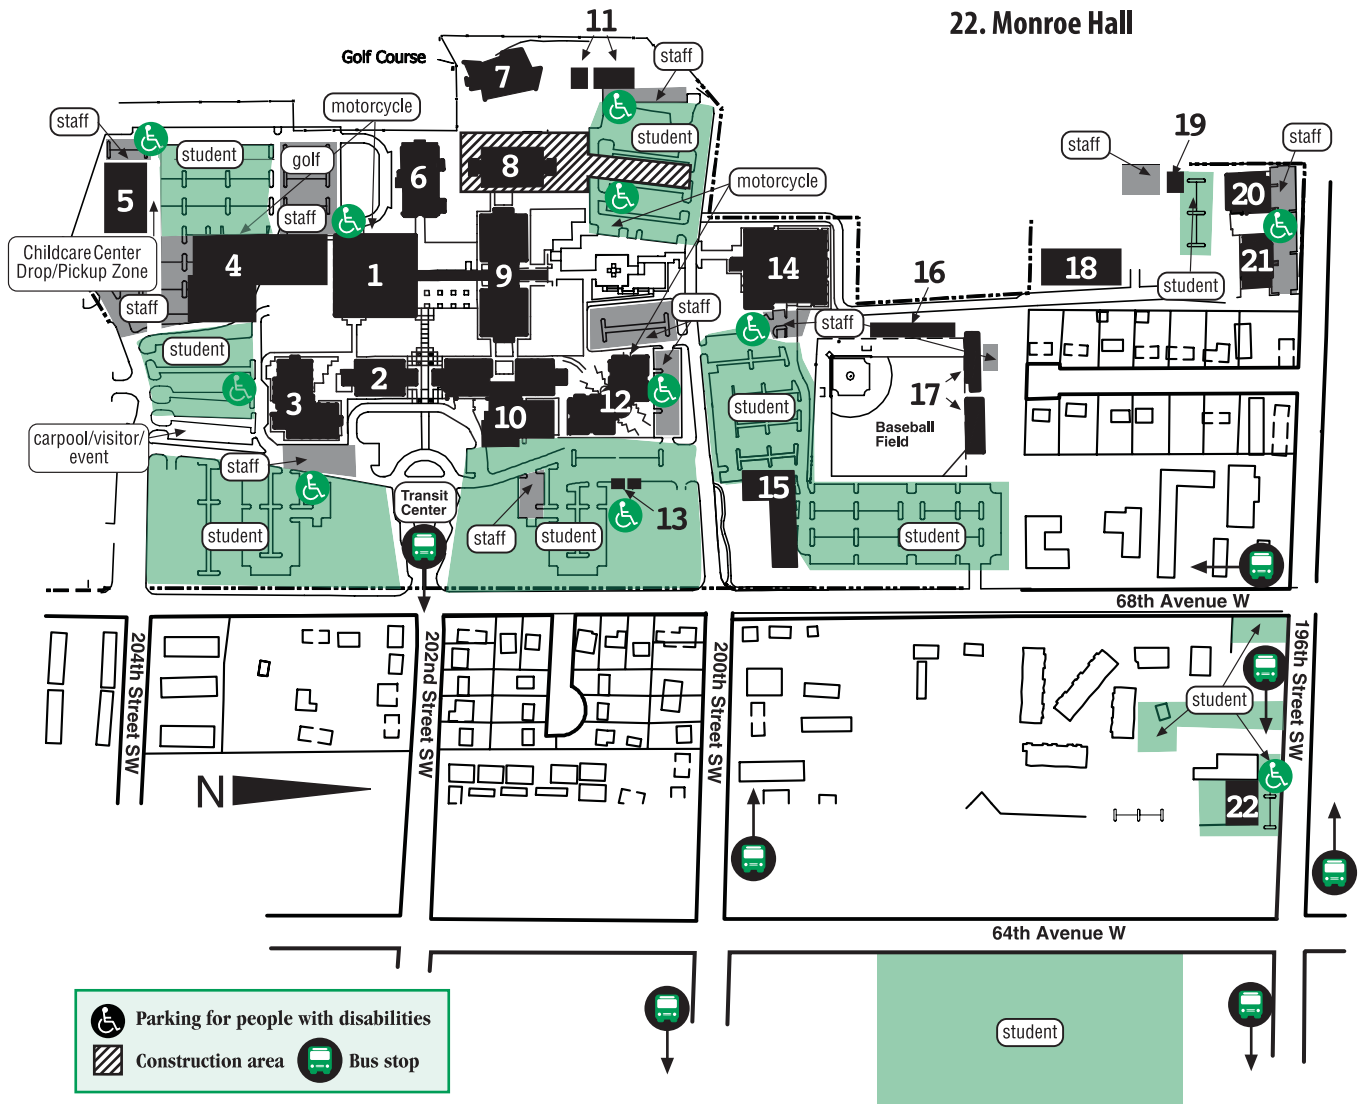

Parking Options. Find your space!

Be aware that some student and staff parking has changed. See map below.

- 1. Lynnwood Hall
- 2. Alderwood Hall
- 3. Snohomish Hall
- 4. Mukilteo Hall
- 5. Center for Families
- 6. Triton Union Building
- 7. Mill Creek Hall

- 8. Meadowdale Hall
- 9. Mountlake Terrace Hall
- 10. Brier Hall
- 11. Relocatable Buildings
- 12. Snoqualmie Hall
- 13. Duplex Buildings
- 14. Seaview Gym

- 15. Rainier Place
- 16. Batting Cage
- 17. Horticulture Buildings
- 18. Central Receiving
- 19. Facilities Office
- 20. Clearview Building
- 21. Maltby Building
- 22. Monroe Hall