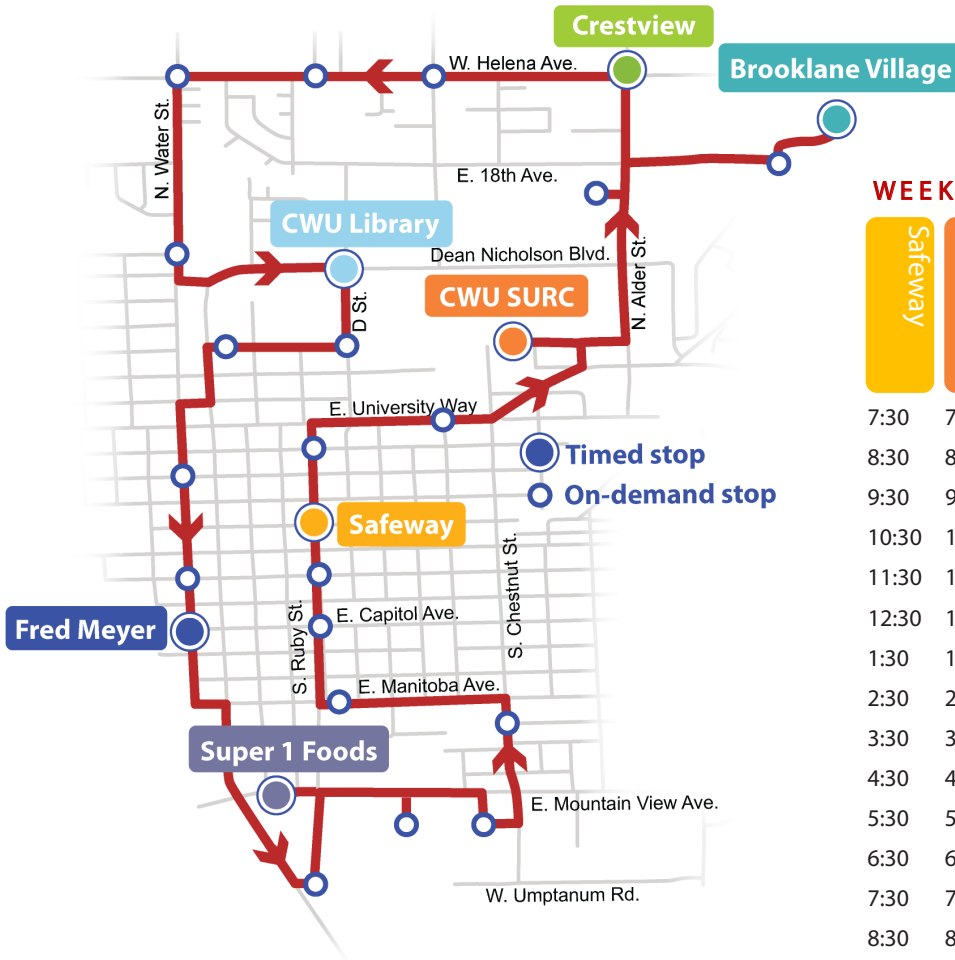

WHERE IS MY BUS?

www.centraltransit.us

*Counterclockwise route; shelter and schedule across the street

Central Transit does not discriminate in providing services on the basis of race, creed, color, religion, national origin, language, marital status, or the presence of any sensory, mental, or physical handicap.

A FREE BUS SYSTEM |

DONATIONS ALWAYS WELCOME

Route 2 counterclockwise

WEEK DAYS | Route 2 (counterclockwise)

| Safeway | CWU SURC | Brooklane | Crestview | CWU Library | Fred Meyer | Super 1 |
|---------|----------|-----------|-----------|-------------|------------|---------|
| 7:30 | 7:40 | 7:45 | 7:50 | 7:58 | 8:10 | 8:15 |
| 8:30 | 8:40 | 8:45 | 8:50 | 8:58 | 9:10 | 9:15 |
| 9:30 | 9:40 | 9:45 | 9:50 | 9:58 | 10:10 | 10:15 |
| 10:30 | 10:40 | 10:45 | 10:50 | 10:58 | 11:10 | 11:15 |
| 11:30 | 11:40 | 11:45 | 11:50 | 11:58 | 12:10 | 12:15 |
| 12:30 | 12:40 | 12:45 | 12:50 | 12:58 | 1:10 | 1:15 |
| 1:30 | 1:40 | 1:45 | 1:50 | 1:58 | 2:10 | 2:15 |
| 2:30 | 2:40 | 2:45 | 2:50 | 2:58 | 3:10 | 3:15 |
| 3:30 | 3:40 | 3:45 | 3:50 | 3:58 | 4:10 | 4:15 |
| 4:30 | 4:40 | 4:45 | 4:50 | 4:58 | 5:10 | 5:15 |
| 5:30 | 5:40 | 5:45 | 5:50 | 5:58 | 6:10 | 6:15 |
| 6:30 | 6:40 | 6:45 | 6:50 | 6:58 | 7:10 | 7:15 |
| 7:30 | 7:40 | 7:45 | 7:50 | 7:58 | 8:10 | 8:15 |
| 8:30 | 8:40 | 8:45 | 8:50 | 8:58 | 9:10 | 9:15 |