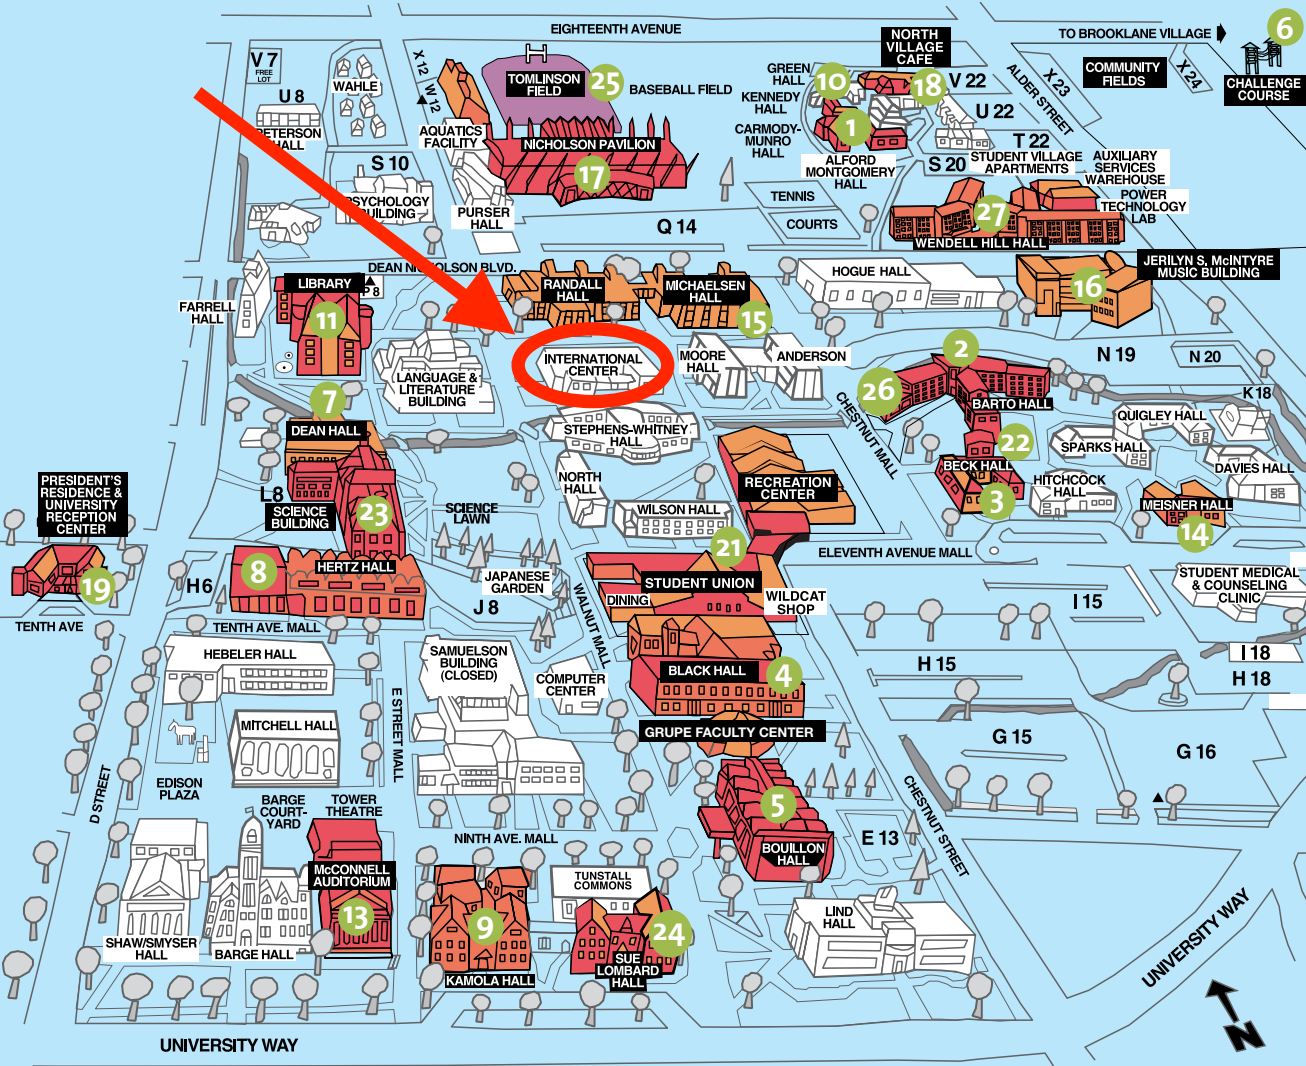

CAMPUS MAP

ALFORD MONTGOMERY HALL.....	1
BARTO HALL.....	2
BECK HALL.....	3
BLACK HALL.....	4
BOUILLON HALL.....	5
CAT TRAX ESPRESSO STANDS.....	21
CENTRAL MARKETPLACE.....	21
CHALLENGE COURSE.....	6
C-STORE.....	21
DEAN HALL.....	7
HERTZ AUDITORIUM.....	8
KAMOLA HALL.....	9
KENNEDY HALL.....	10
LIBRARY.....	11
MCCONNELL AUDITORIUM.....	13
MEISNER HALL.....	14
MICHAELSEN HALL.....	15
MUSIC BUILDING.....	16
NICHOLSON PAVILION.....	17
NORTH VILLAGE CAFE.....	18
UNIVERSITY RECEPTION LAWN.....	19
RANDALL HALL.....	20
RECREATION CENTER.....	21
RES-LIFE OFFICE.....	22
SCIENCE BUILDING.....	23
SUE LOMBARD HALL.....	24
SURC HOLMES DINING ROOM.....	21
SURC THEATRE.....	21
SURC BALLROOM.....	21
WELLINGTON EVENT CENTER.....	26
WENDELL HILL HALL.....	27