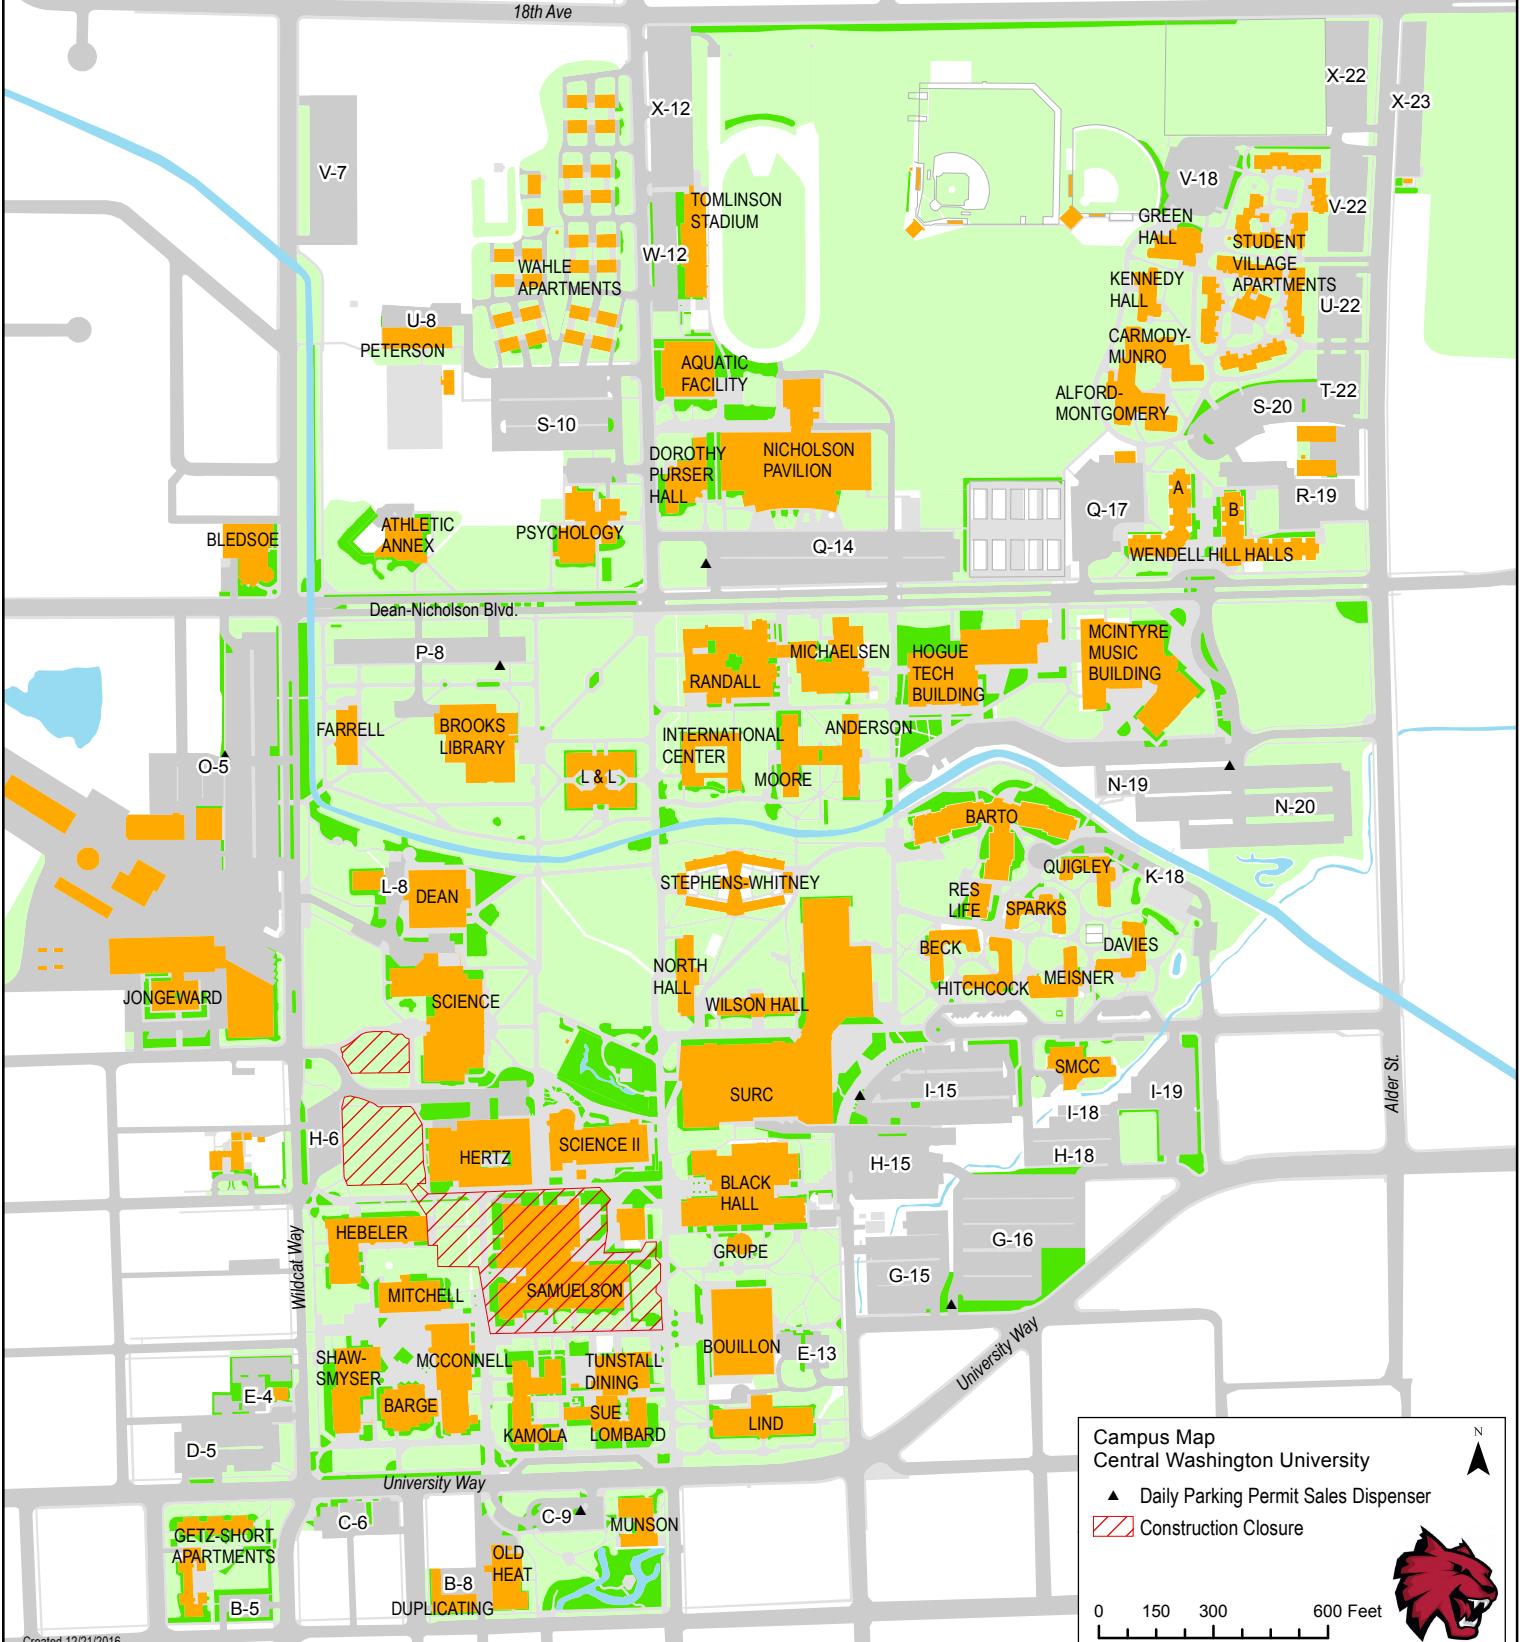

Central Washington University

**Campus Map**  
Central Washington University

- ▲ Daily Parking Permit Sales Dispenser
- ▨ Construction Closure

0 150 300 600 Feet