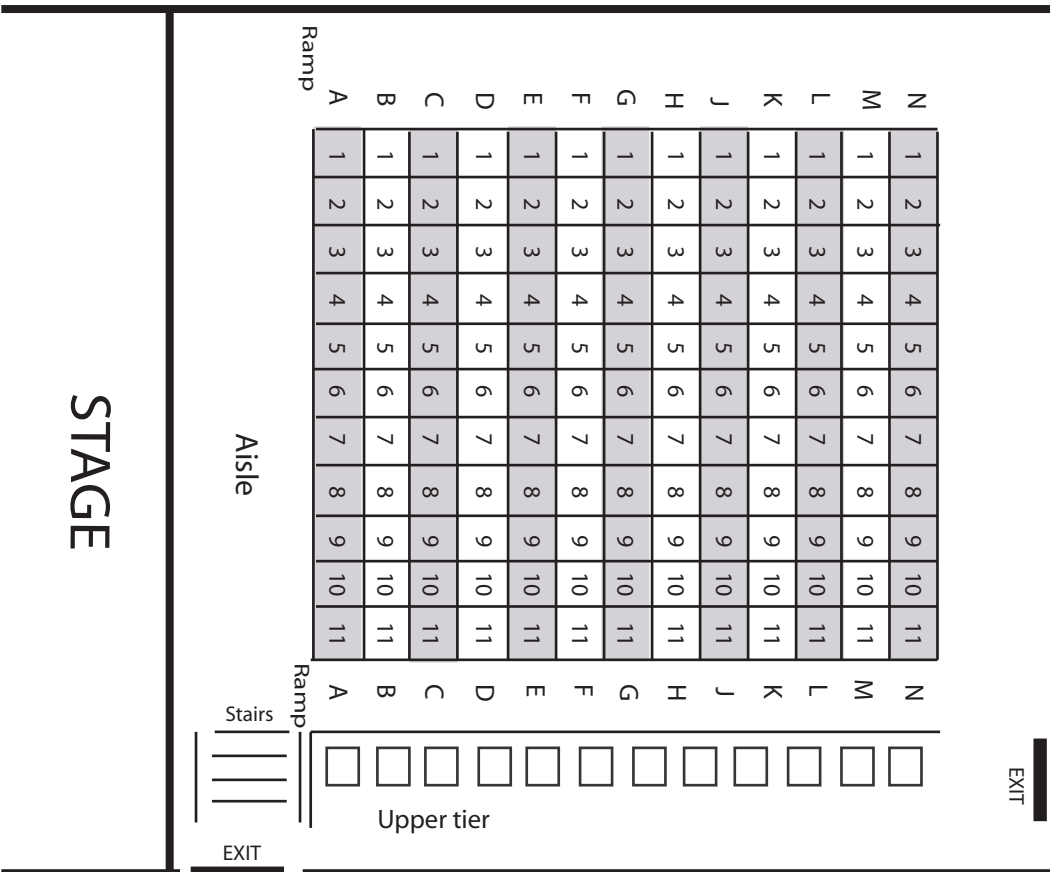

CWU Music Building Recital Hall - Room 175

- ♦ Standard seating: 156
- ♦ Multiple ADA seating
- ♦ Seats N6-9 remove for back-of-room audio/lighting control (-3)
- ♦ Tier seats are padded arm chairs - chairs are not numbered
- ♦ Multi-media capability

Please contact CWU Music for more information:
509-963-1216 (between 8am-5pm)

or visit us on the Web at:
<http://www.cwu.edu/~music>

Location: 906 W 14th Ave
Ellensburg, WA
(corner of 14th and Alder)

Entrance: From circular foyer at east of building, one door to the west leads to the Recital Hall.

Accessibility: All tier seats are ADA accessible. Additional ADA seating may be gained (call and ask for more information if you have specific needs)

The Central Washington University Music Department is proud to present its Recital Hall. The intimate setting is perfect for chamber music, small groups and multi-media presentations, ensuring quality sound and views for everyone.