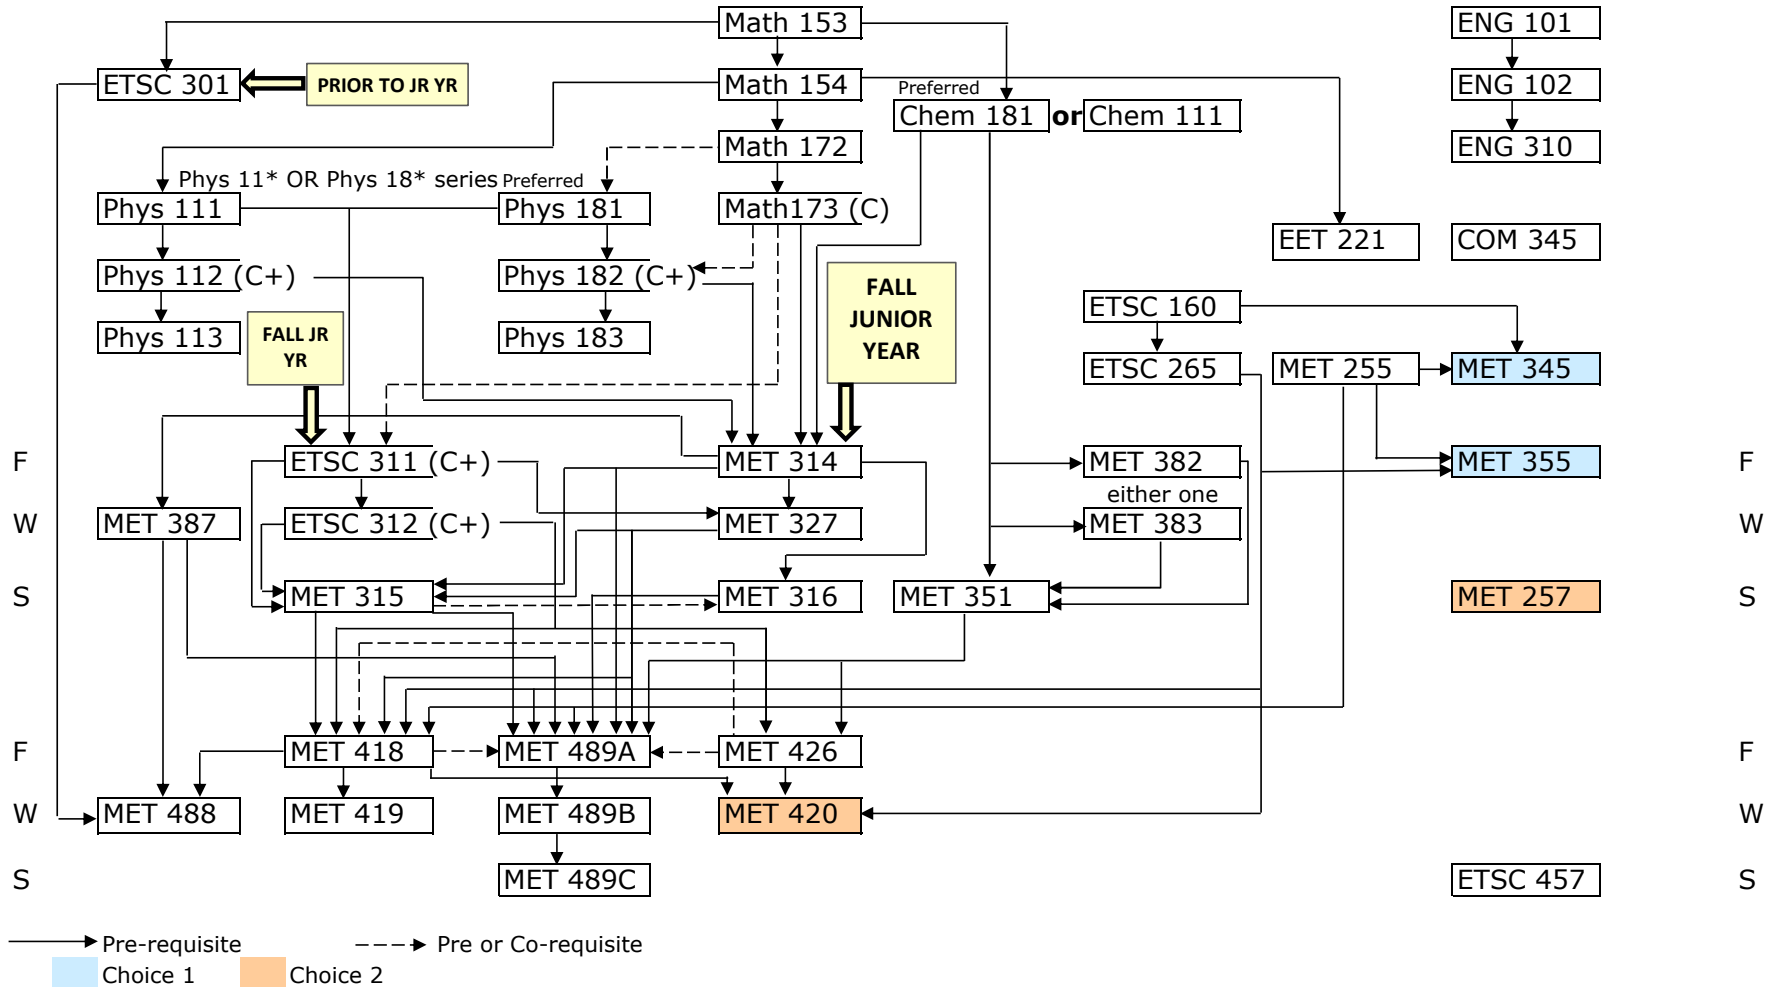

MET Pre Requisite Map

Courses with no prereq: MET 255, MET 257, ETSC 160, COM 345

Courses with Minimum Grade
 Math173 (C) Phys 182 (C+) ETSC 311 (C+) ETSC 312 (C+)